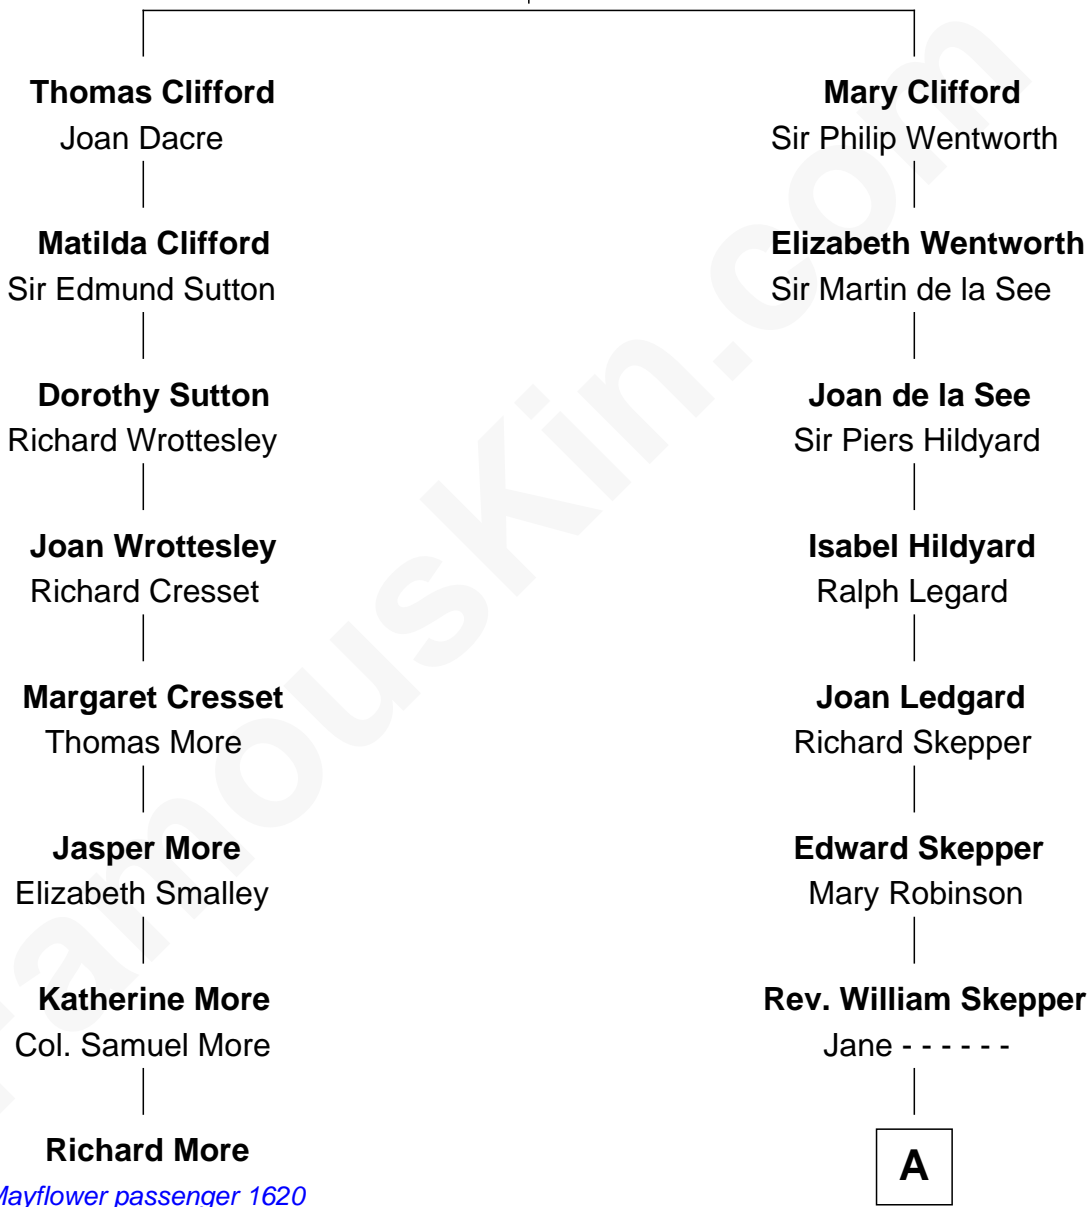

MAYFLOWER

FamousKin.com Relationship Chart of **Richard More**

(c1614 - c1696) *Mayflower passenger 1620*

7th cousin 10 times removed of

Leverett Saltonstall
55th Governor of Massachusetts

Sir John Clifford
Elizabeth Percy

A

Jane Skepper
Abraham Browne

Jane Browne
Henry Lunt

Mary Lunt
Joshua Wingate

Mary Wingate
Timothy Pickering

Sarah Pickering
John Clarke

Nancy Clarke
Francis Cabot

Mary Ann Cabot
Nathaniel Cabot Lee

John Clarke Lee
Harriet Paine Rose

Rose Smith Lee
Leverett Saltonstall

Richard Middlecott Saltonstall
Eleanor Brooks

Leverett Saltonstall
55th Governor of Massachusetts