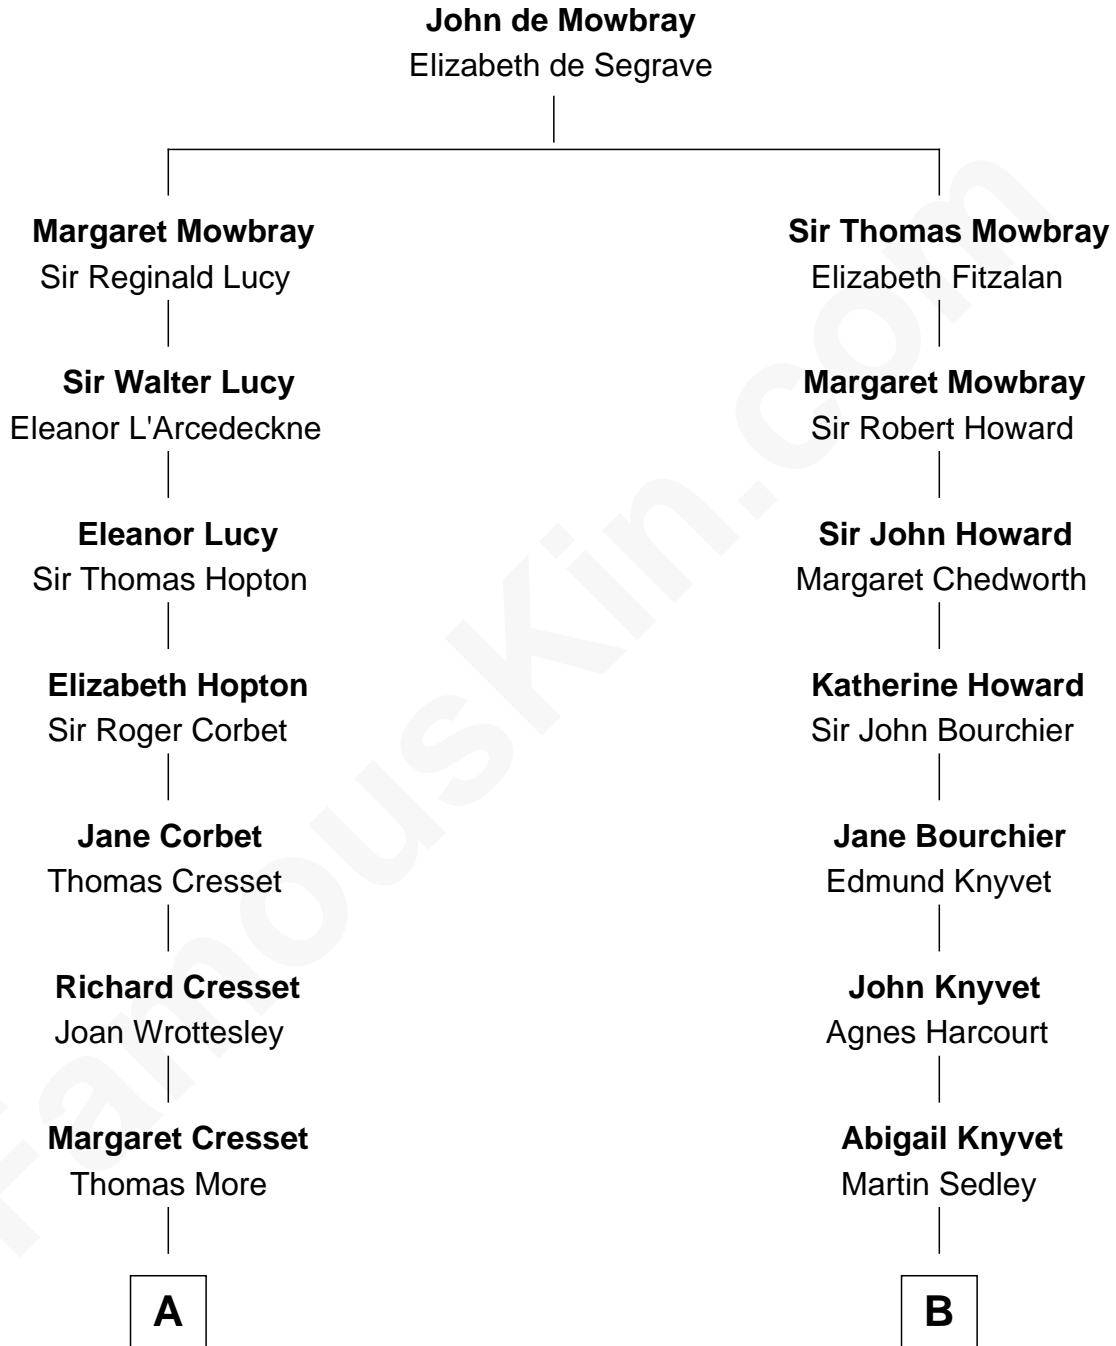

**MAYFLOWER**

# FamousKin.com Relationship Chart of **Richard More**

(c1614 - c1696) *Mayflower passenger 1620*

9th cousin 7 times removed of

**Leverett Saltonstall**  
*55th Governor of Massachusetts*

**A**

**Jasper More**  
Elizabeth Smalley

**Katherine More**  
Col. Samuel More

**Richard More**  
*Mayflower passenger 1620*

**B**

**Muriel Sedley**  
Brampton Gurdon

**Muriel Gurdon**  
Richard Saltonstall

**Nathaniel Saltonstall**  
Elizabeth Ward