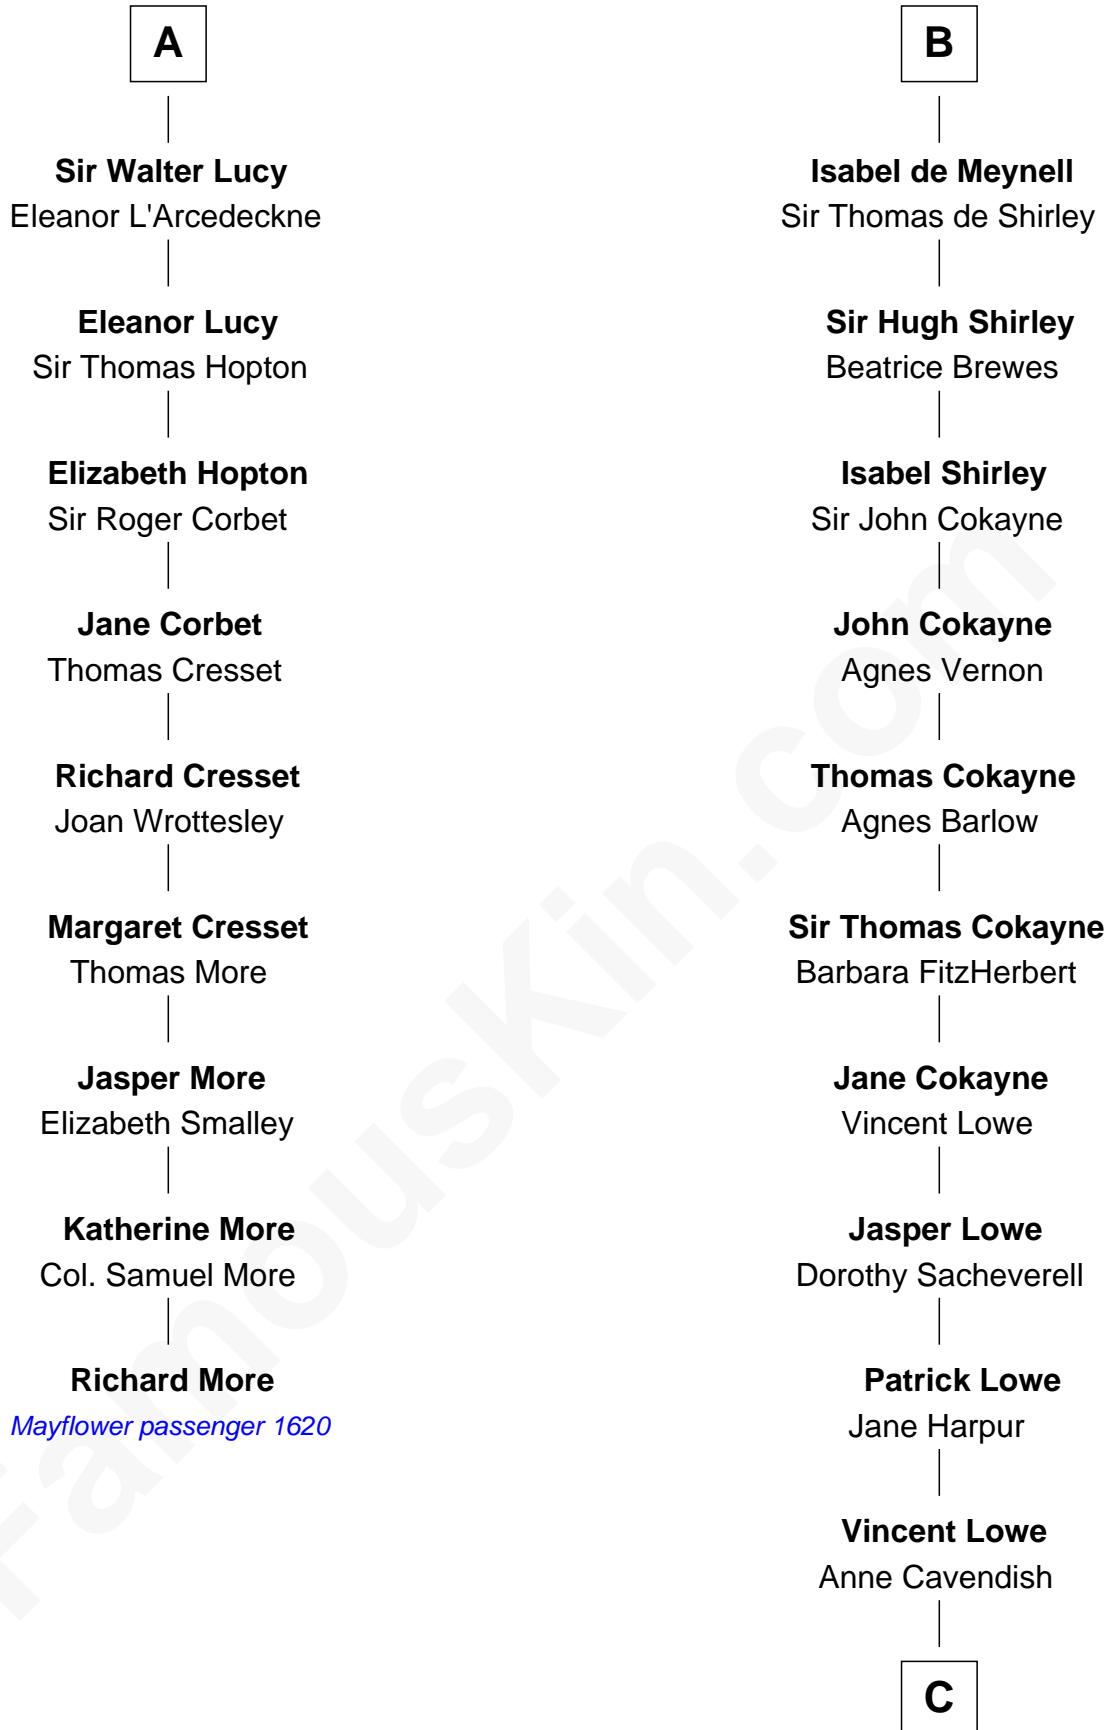

MAYFLOWER

FamousKin.com Relationship Chart of **Richard More**

(c1614 - c1696) *Mayflower passenger 1620*

15th cousin 6 times removed of

Charles Carroll

Signer of the Declaration of Independence

C

—
Jane Lowe

Col. Henry Sewall

—
Nicholas Sewall

Susanna Burgess

—
Jane Sewall

Clement Brooke

—
Elizabeth Brooke

Charles Carroll

—
Charles Carroll