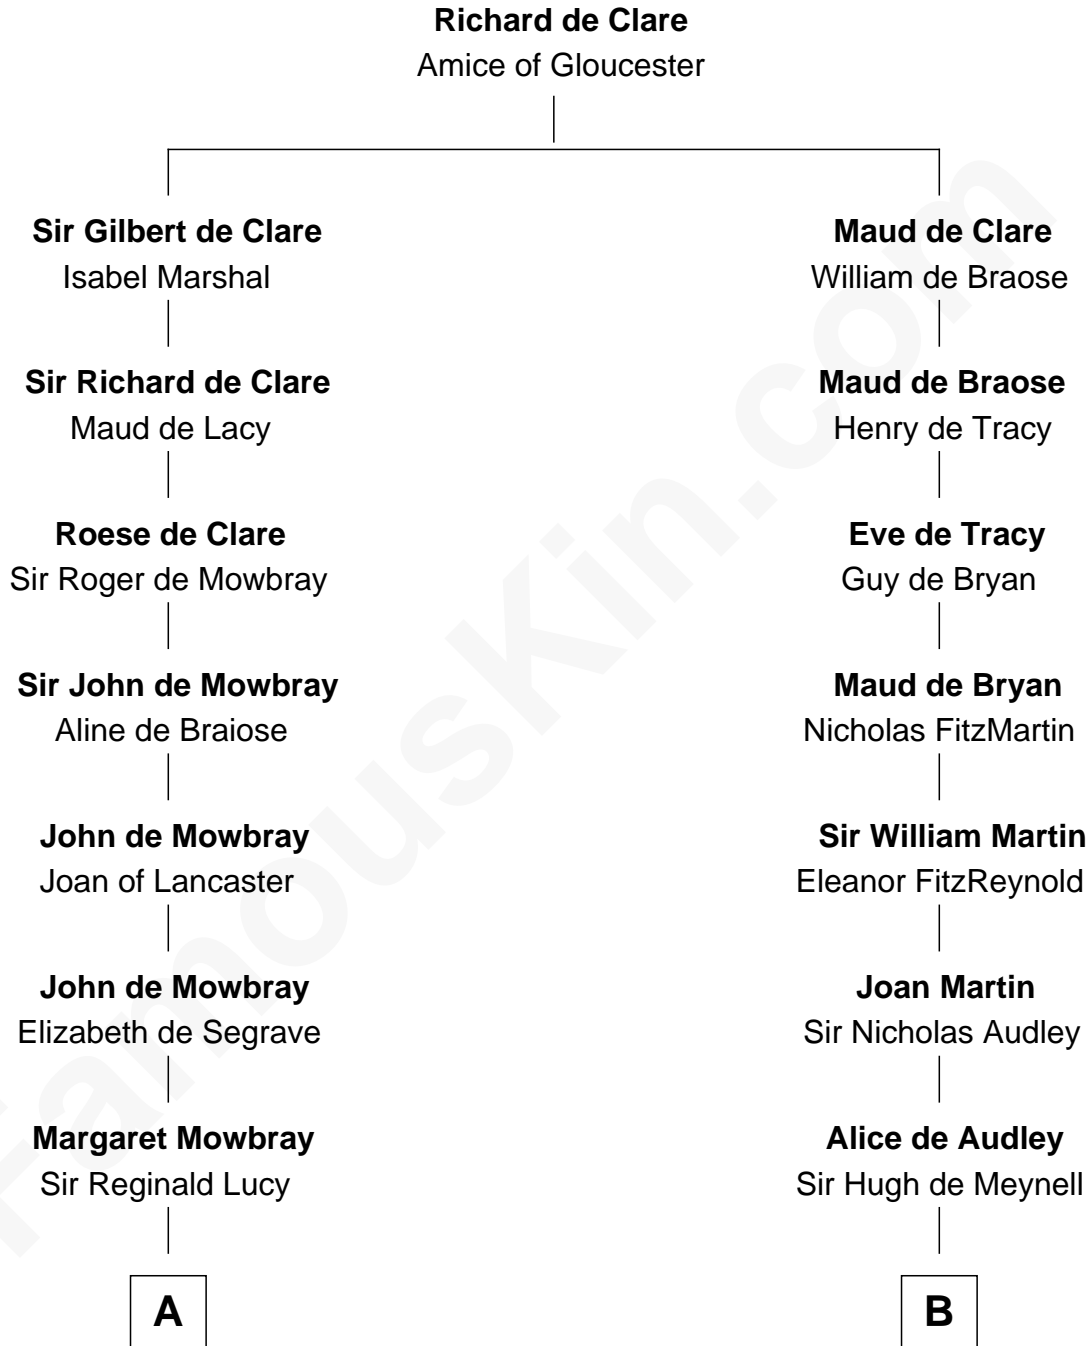

MAYFLOWER

FamousKin.com Relationship Chart of **Richard More**

(c1614 - c1696) *Mayflower passenger 1620*

15th cousin 6 times removed of

Charles Carroll

Signer of the Declaration of Independence

C

—
Jane Lowe

Col. Henry Sewall

—
Nicholas Sewall

Susanna Burgess

—
Jane Sewall

Clement Brooke

—
Elizabeth Brooke

Charles Carroll

—
Charles Carroll