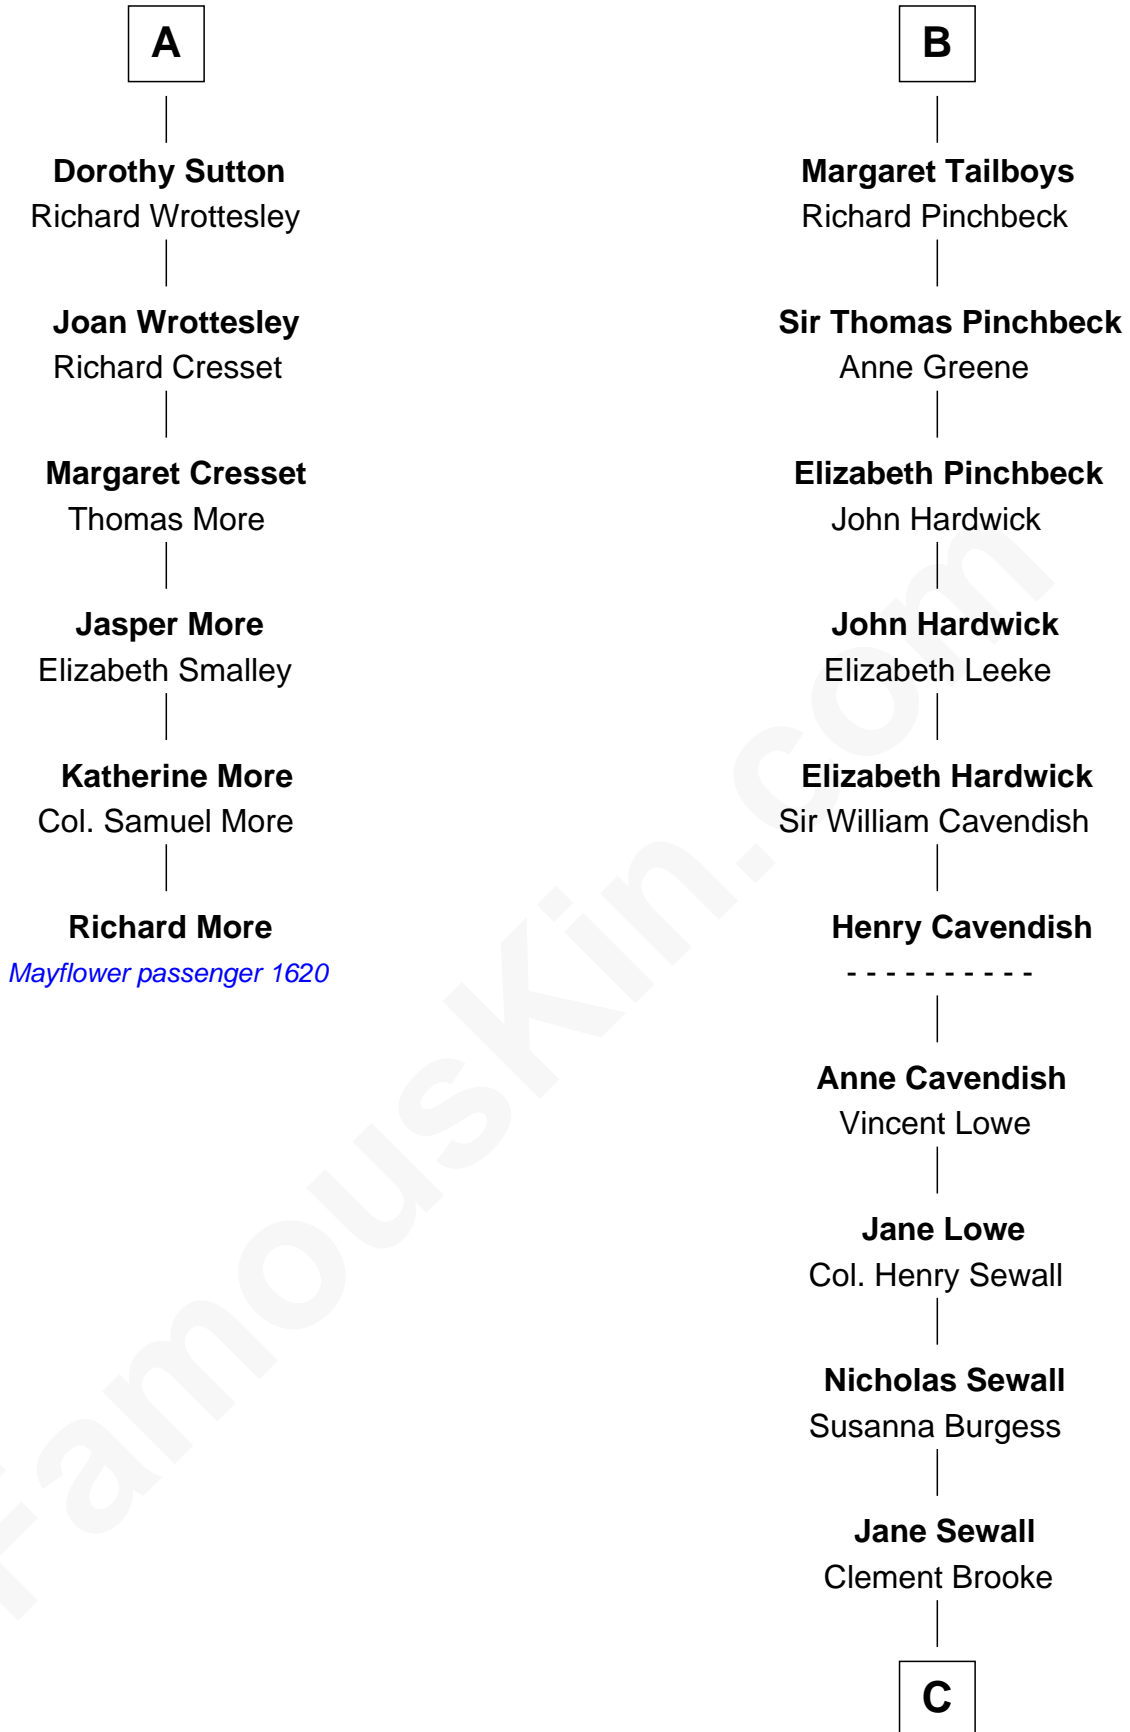

MAYFLOWER

FamousKin.com Relationship Chart of

Richard More

(c1614 - c1696) *Mayflower passenger 1620*

12th cousin 6 times removed of

Charles Carroll

Signer of the Declaration of Independence

Sir Roger de Quincy

Helen of Galloway

C

Elizabeth Brooke

Charles Carroll

Charles Carroll

Signer of Declaration of Independence

FamousKin.com