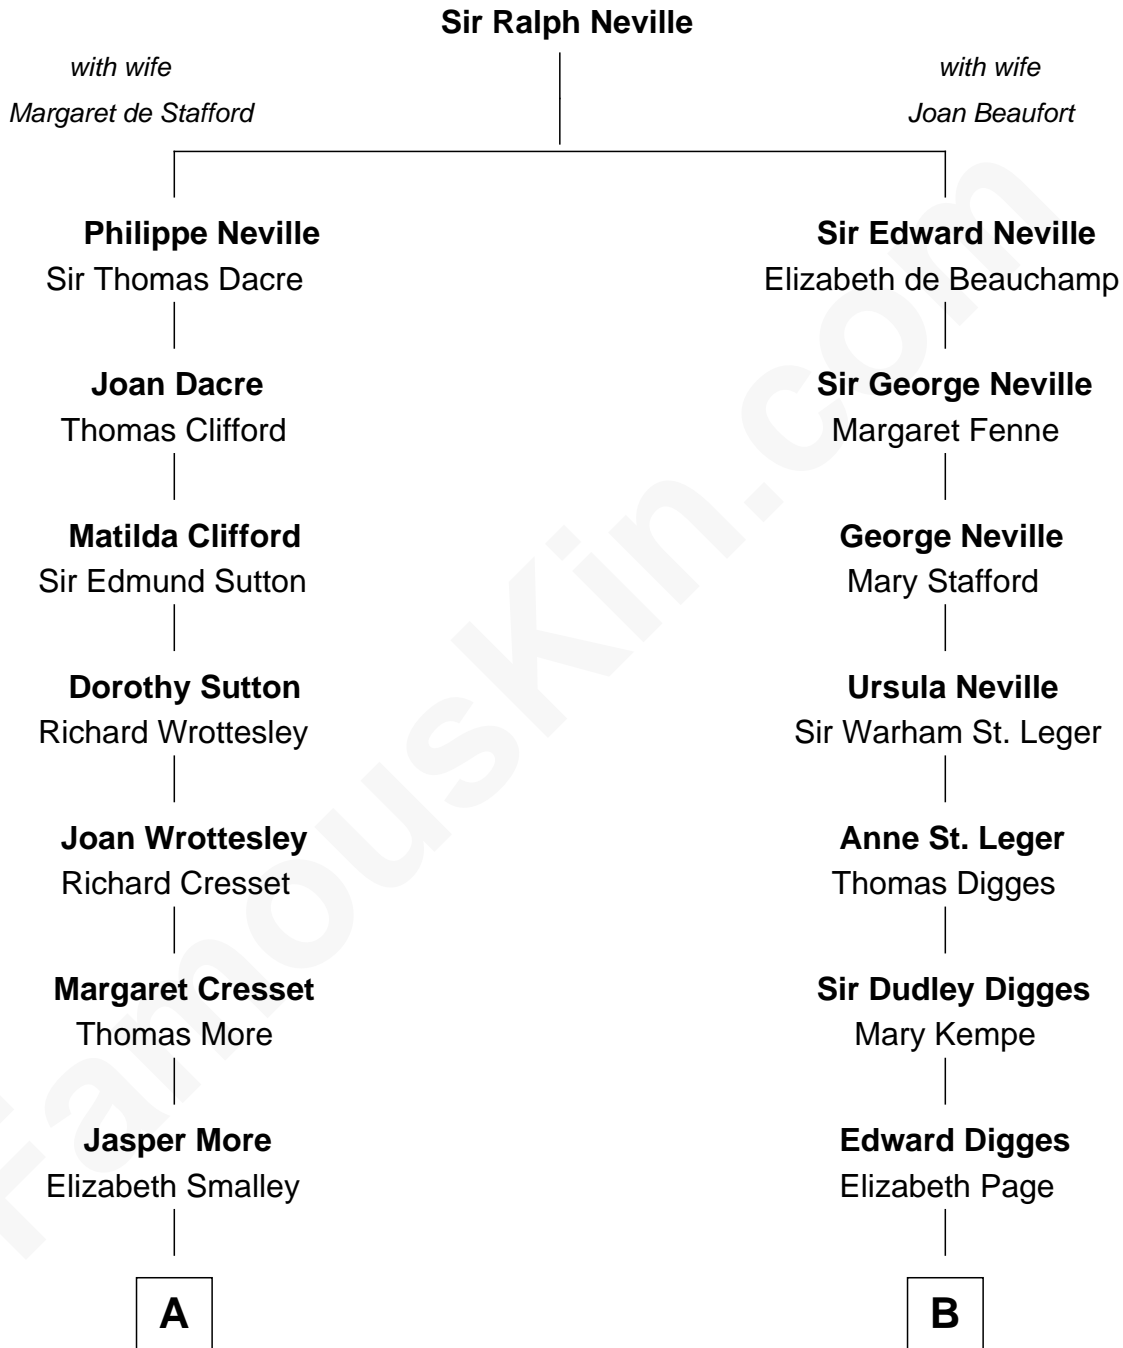

MAYFLOWER

FamousKin.com Relationship Chart of

Richard More

(c1614 - c1696) Mayflower passenger 1620

8th cousin 2 times removed of

Daniel Carroll

Signer of the U.S. Constitution

A

Katherine More
Col. Samuel More

Richard More
Mayflower passenger 1620

B

William Digges
Elizabeth Sewall

Anne Digges
Henry Darnall

Eleanor Darnall
Daniel Carroll

Daniel Carroll
Signer of the U.S. Constitution