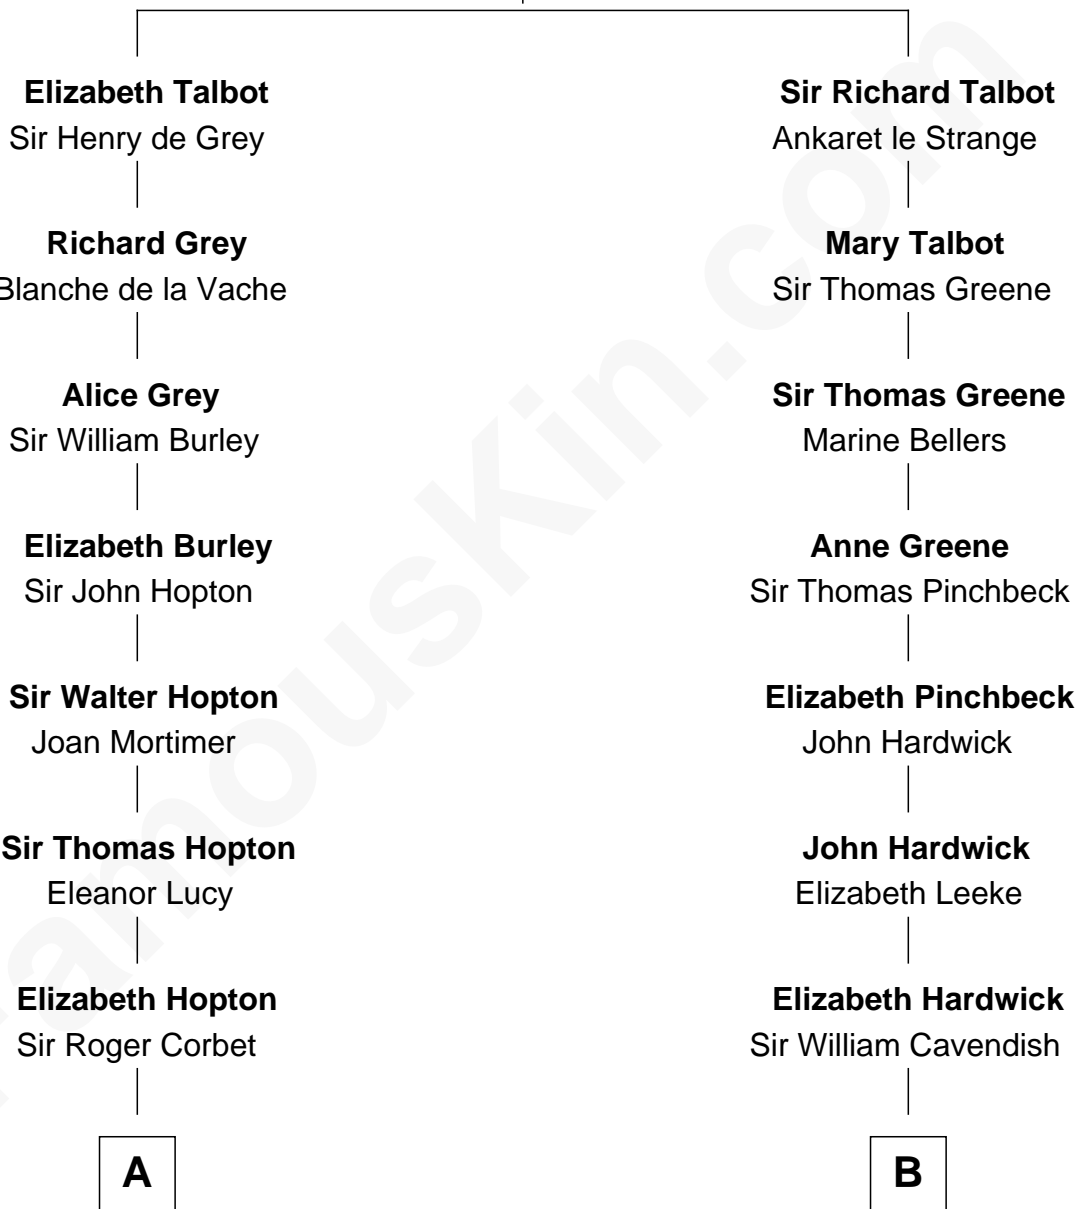

MAYFLOWER

FamousKin.com Relationship Chart of

Richard More

(c1614 - c1696) Mayflower passenger 1620

12th cousin 1 time removed of

Daniel Carroll

Signer of the U.S. Constitution

Sir Gilbert Talbot

Pernel le Boteler

A

Jane Corbet
Thomas Cresset

Richard Cresset
Joan Wrottesley

Margaret Cresset
Thomas More

Jasper More
Elizabeth Smalley

Katherine More
Col. Samuel More

Richard More
Mayflower passenger 1620