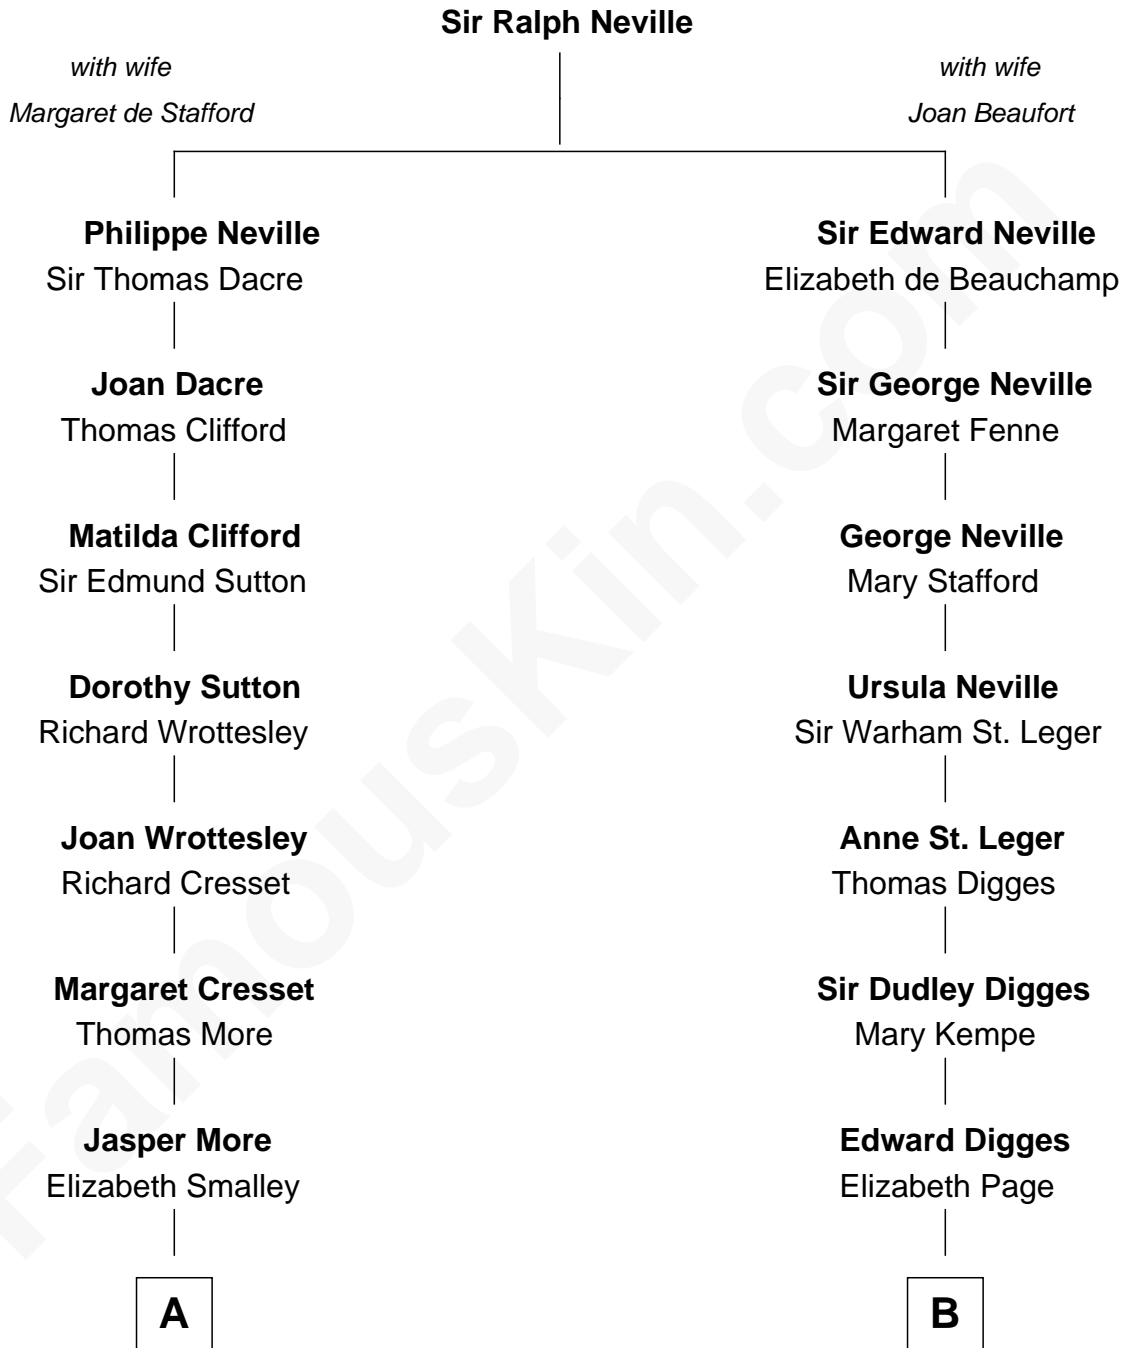

MAYFLOWER

FamousKin.com Relationship Chart of **Richard More**

(c1614 - c1696) Mayflower passenger 1620

8th cousin 2 times removed of

John Carroll

Founder of Georgetown University

A

Katherine More
Col. Samuel More

Richard More
Mayflower passenger 1620

B

William Digges
Elizabeth Sewall

Anne Digges
Henry Darnall

Eleanor Darnall
Daniel Carroll

John Carroll
Founder, Georgetown University

FamousKin.com