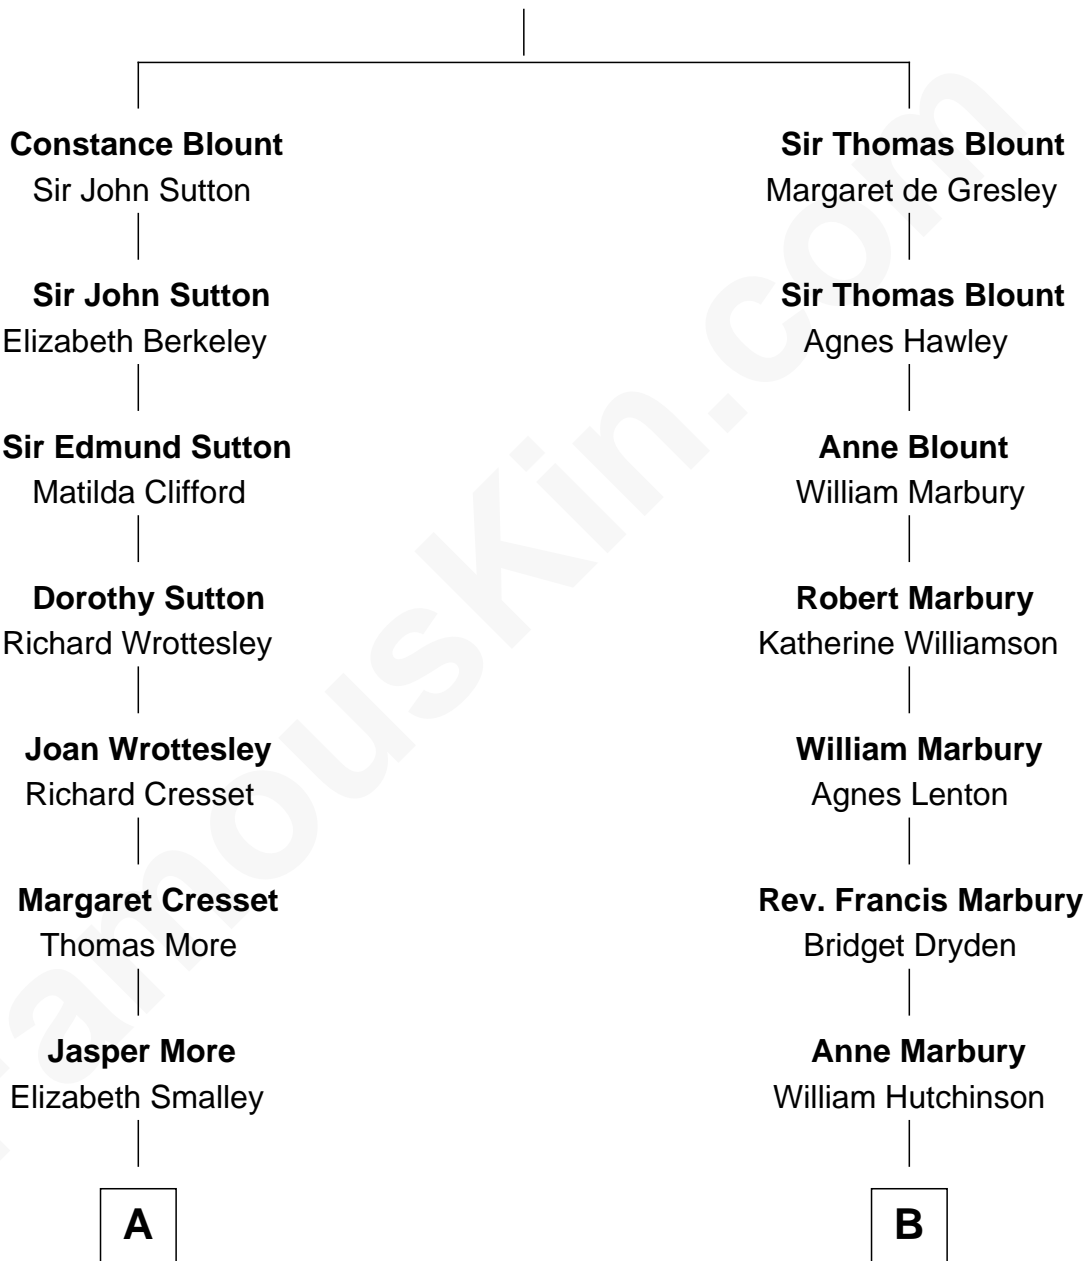

**MAYFLOWER**

# FamousKin.com Relationship Chart of

**Richard More**

(c1614 - c1696) Mayflower passenger 1620

8th cousin 11 times removed of

**Treat Williams**

TV & Movie Actor

**Sir Walter Blount**

Sancha de Ayala

**C**

—  
**Treat Payne Andrew**

Eleanor Barnum

—  
**Marian Andrew**

Richard Norman Williams

—  
**Treat Williams**

*TV & Movie Actor*

FamousKin.com