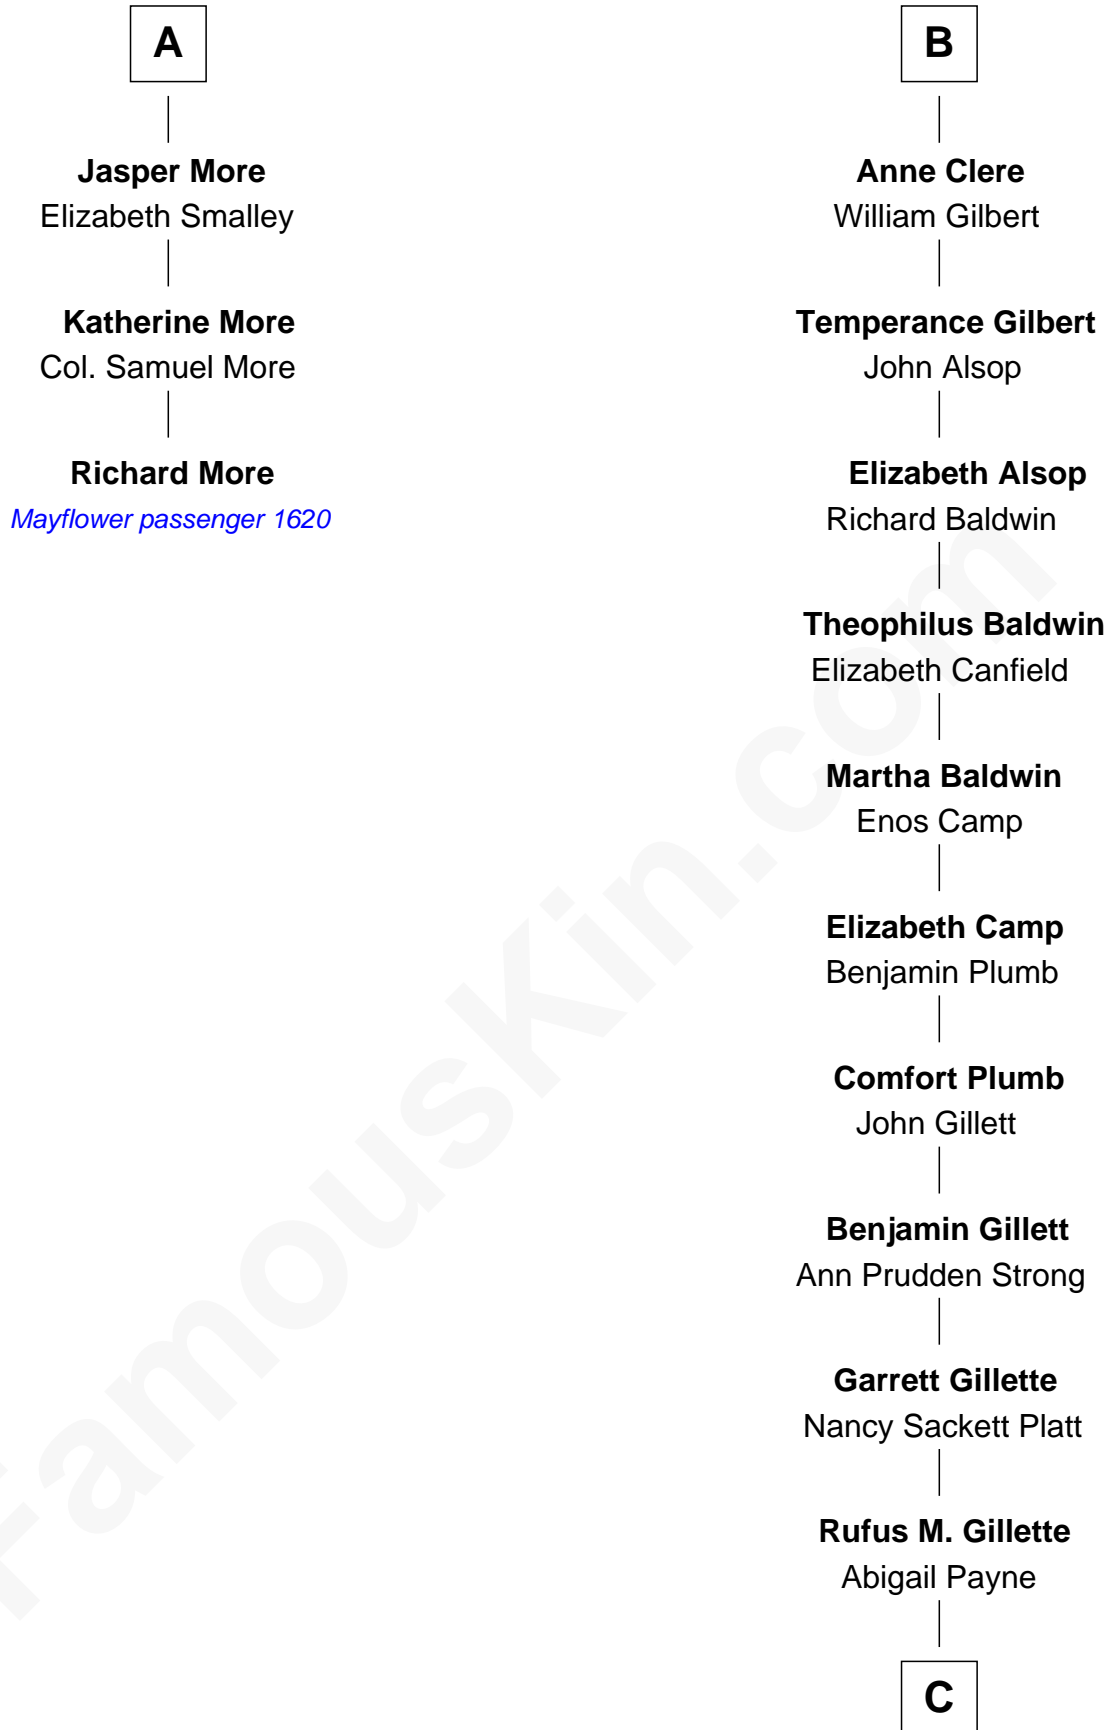

MAYFLOWER

FamousKin.com Relationship Chart of

Richard More

(c1614 - c1696) *Mayflower* passenger 1620

9th cousin 11 times removed of

Treat Williams

TV & Movie Actor

Sir Hugh de Stafford
Philippa de Beauchamp

Margaret Willoughby

Anne Tyrrell

Sir John Clere

Sir Edmund Clere

Frances Fulmerston

B

C

Mary Abigail Gillette