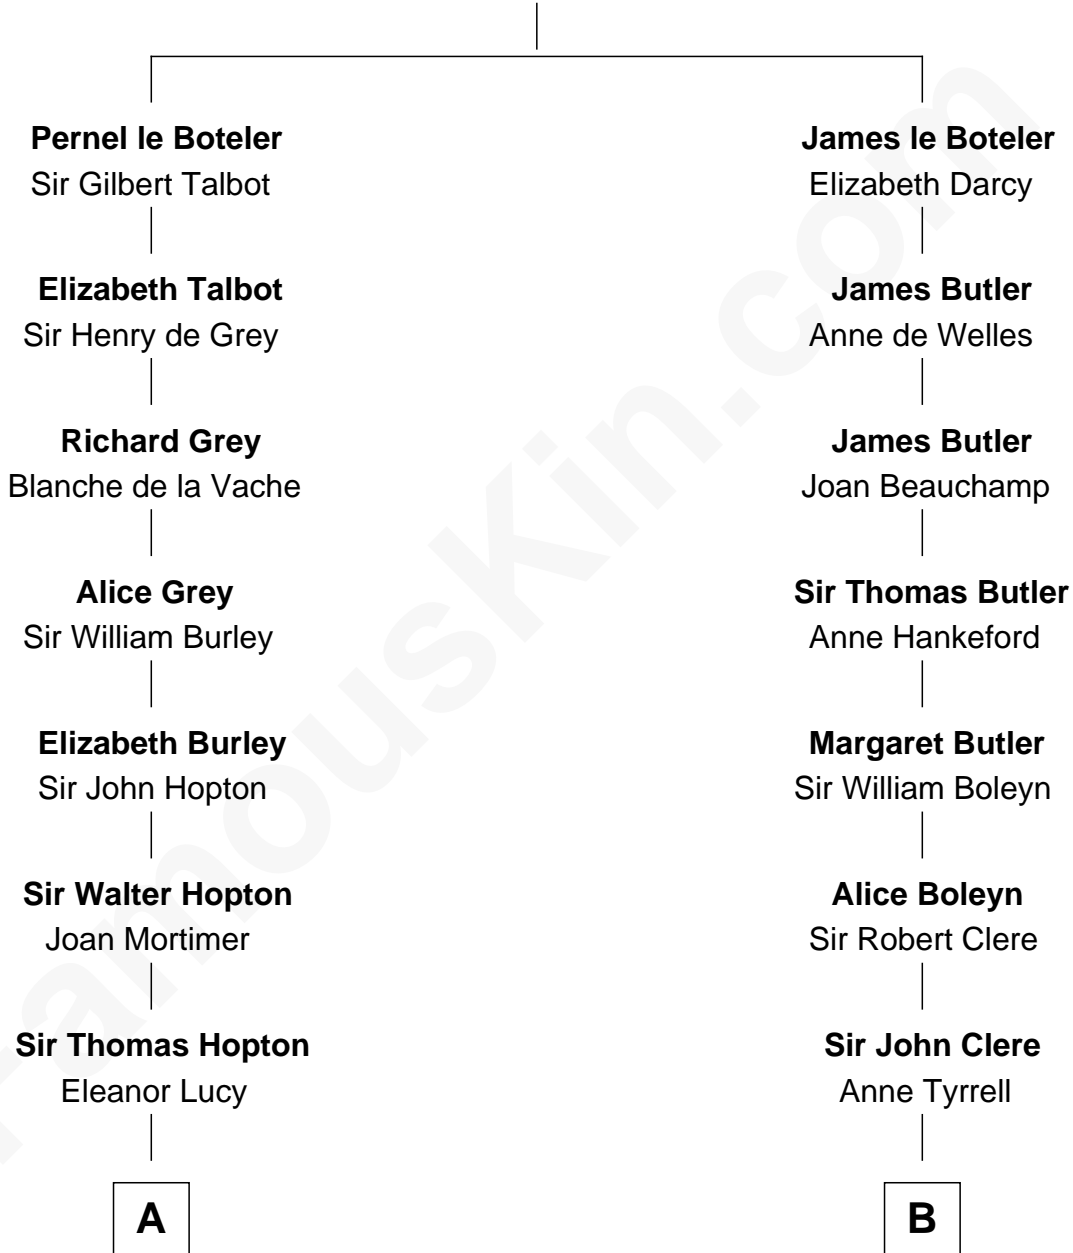

**MAYFLOWER**

# FamousKin.com Relationship Chart of

**Richard More**

(c1614 - c1696) Mayflower passenger 1620

13th cousin 8 times removed of

**Treat Williams**

TV & Movie Actor

**Sir James le Boteler**

Eleanor de Bohun

**C**

**Rufus M. Gillette**

Abigail Payne

**Mary Abigail Gillette**

George Willey Andrew

**Treat Payne Andrew**

Eleanor Barnum

**Marian Andrew**