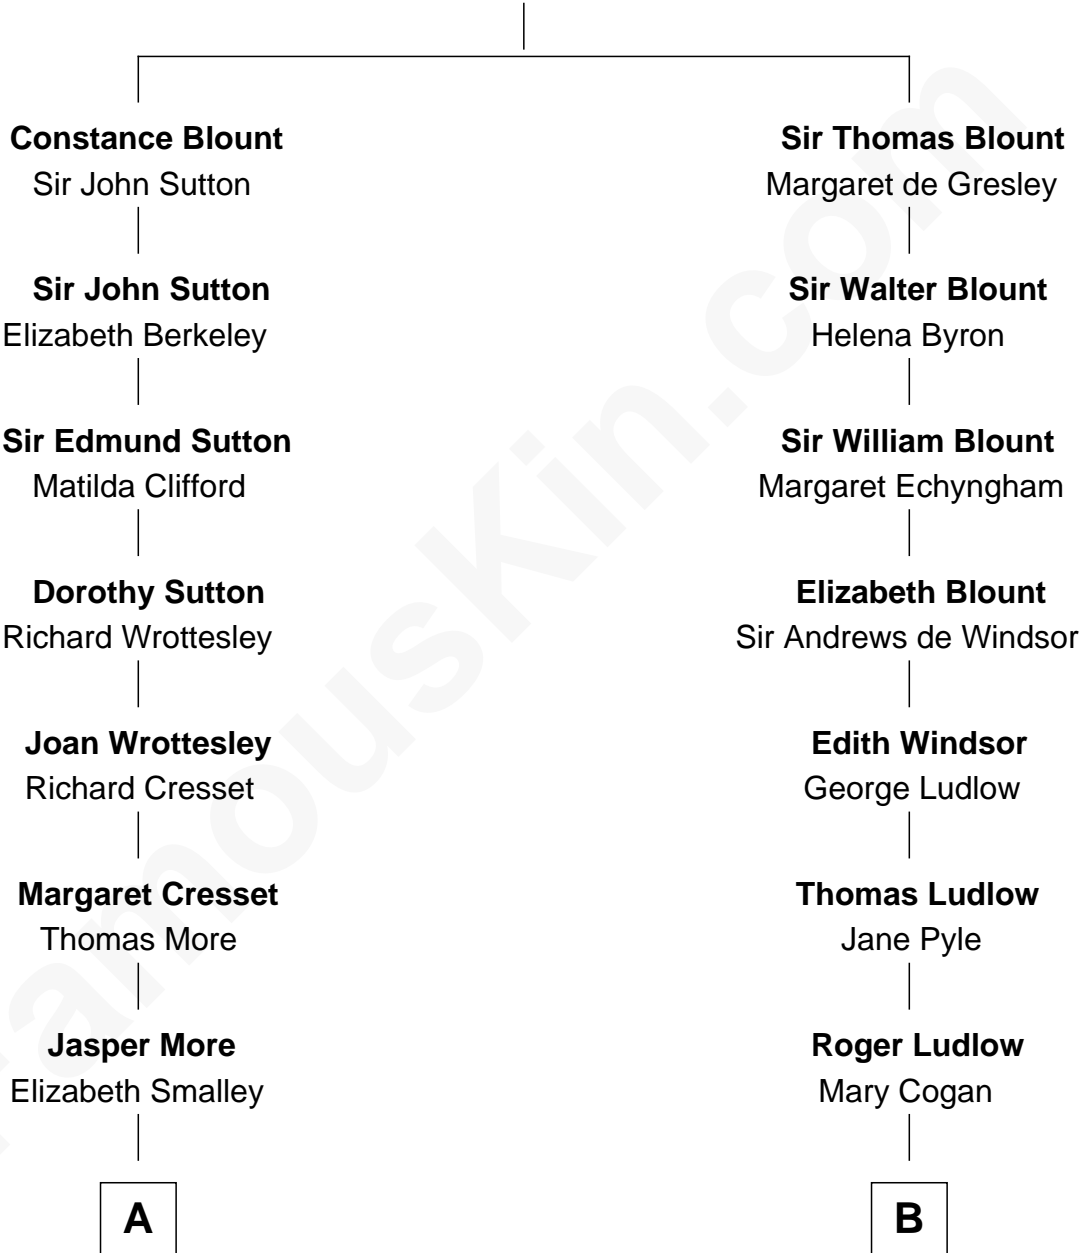

**MAYFLOWER**

# FamousKin.com Relationship Chart of

**Richard More**

(c1614 - c1696) Mayflower passenger 1620

8th cousin 10 times removed of

**Jordan Peele**

TV and Movie Actor

**Sir Walter Blount**

Sancha de Ayala