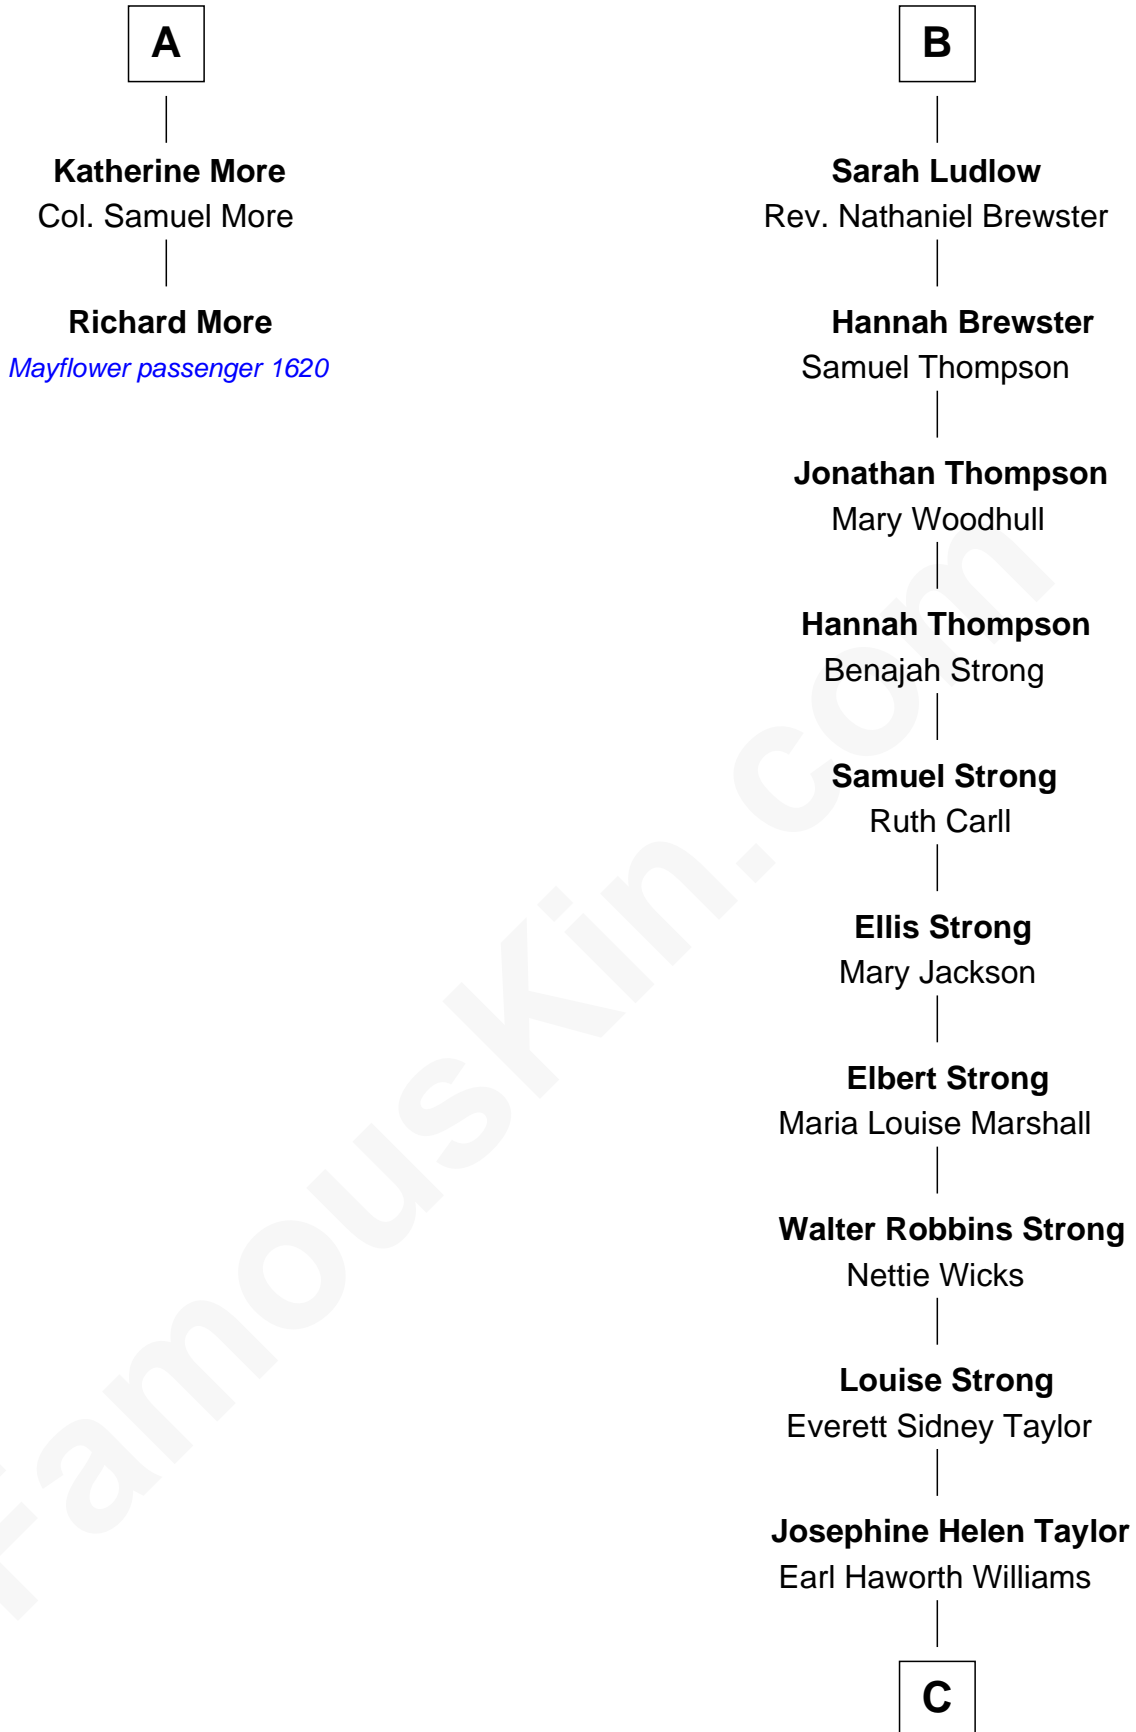

**MAYFLOWER**

# FamousKin.com Relationship Chart of

**Richard More**

(c1614 - c1696) Mayflower passenger 1620

8th cousin 10 times removed of

**Jordan Peele**

TV and Movie Actor

**Sir Walter Blount**

Sancha de Ayala