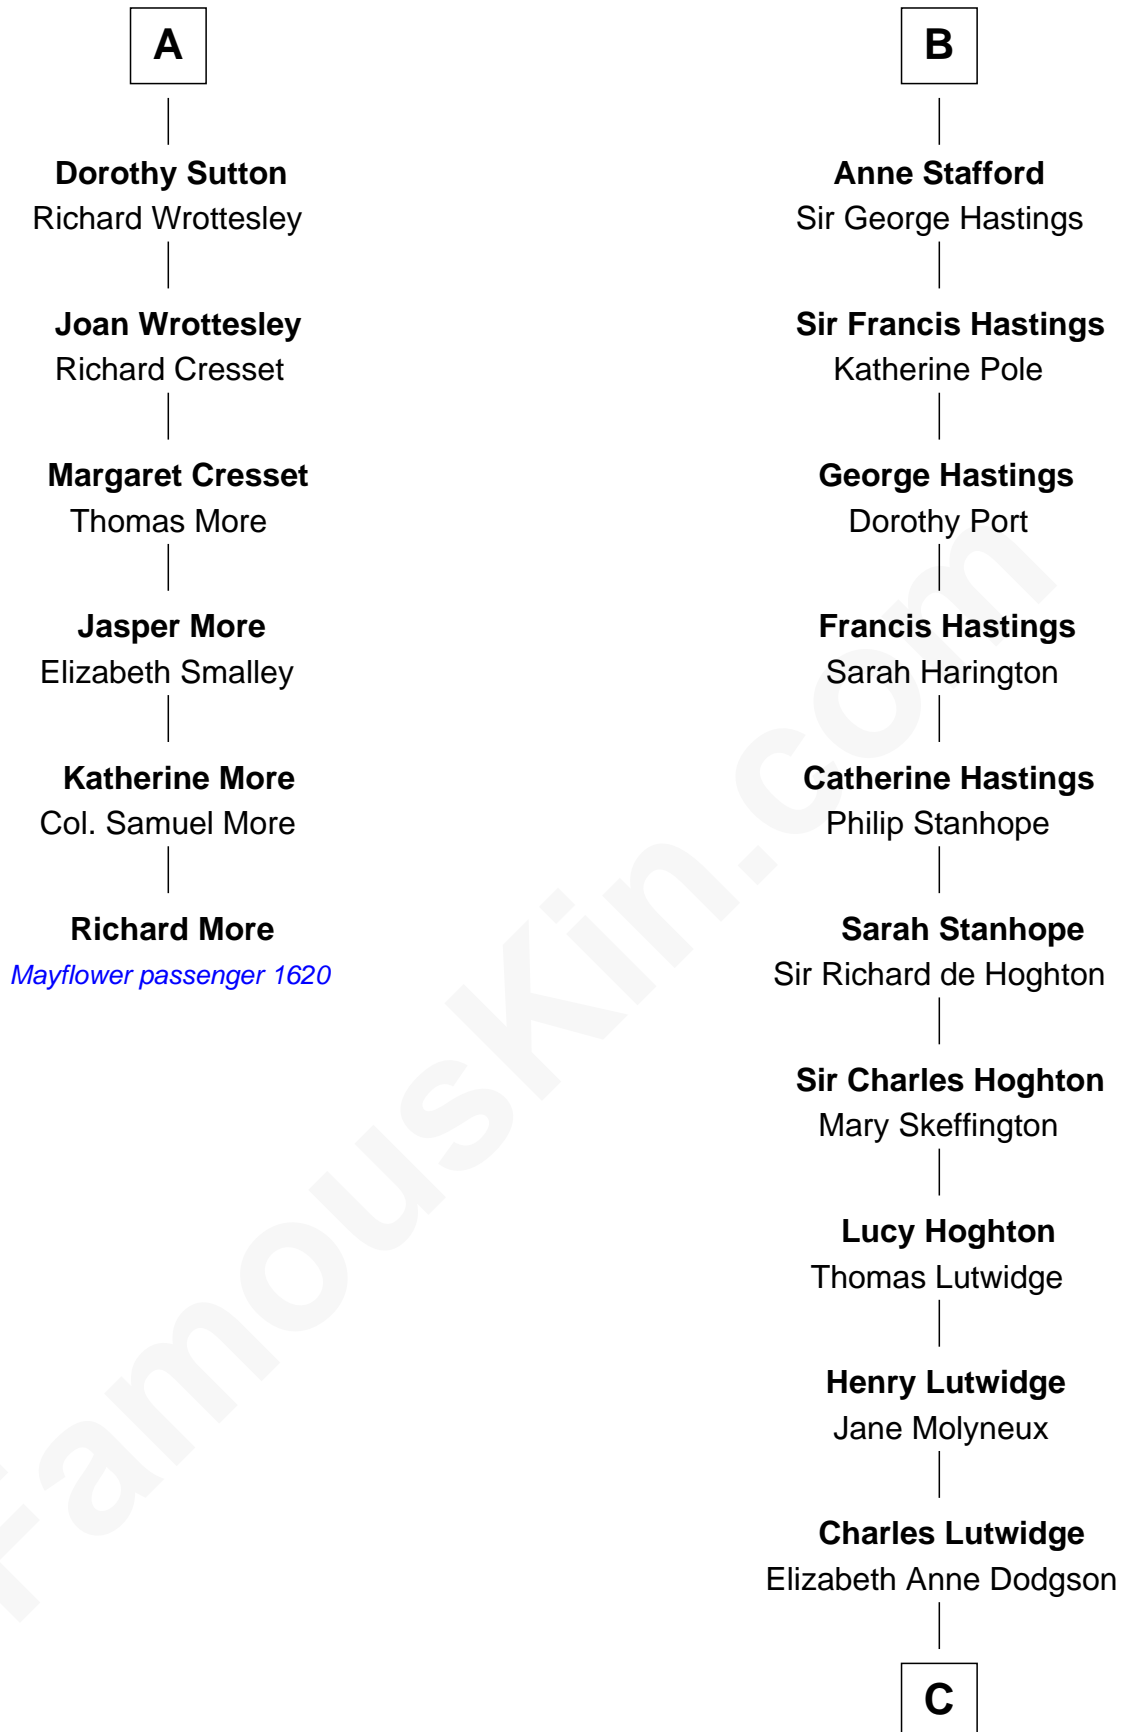

**MAYFLOWER**

# FamousKin.com Relationship Chart of

**Richard More**

(c1614 - c1696) *Mayflower passenger 1620*

12th cousin 6 times removed of

**Lewis Carroll**

*Author of Alice in Wonderland*

**Sir Gilbert de Clare**

Joan of Acre

**C**

—  
**Frances Jane Lutwidge**  
Rev. Charles Dodgson

—  
**Lewis Carroll**  
*Author of Alice in Wonderland*

FamousKin.com