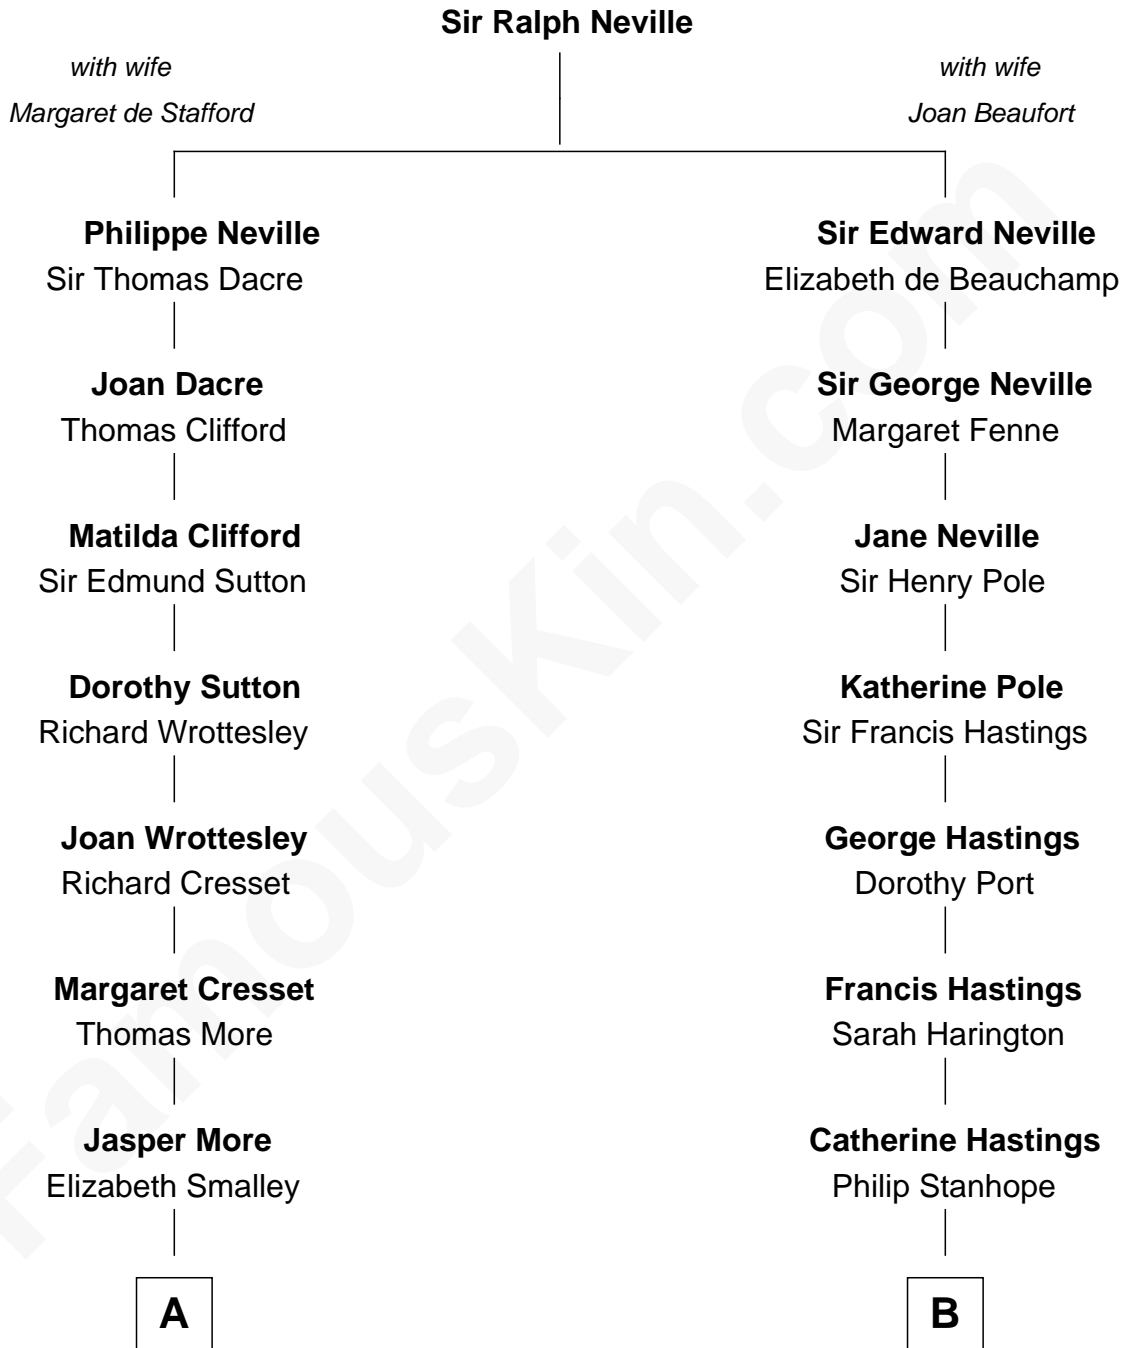

MAYFLOWER

FamousKin.com Relationship Chart of **Richard More**

(c1614 - c1696) Mayflower passenger 1620

8th cousin 5 times removed of

Lewis Carroll

Author of Alice in Wonderland

A

Katherine More
Col. Samuel More

Richard More
Mayflower passenger 1620

B

Sarah Stanhope
Sir Richard de Hoghton

Sir Charles Hoghton
Mary Skeffington

Lucy Hoghton
Thomas Lutwidge

Henry Lutwidge
Jane Molyneux

Charles Lutwidge
Elizabeth Anne Dodgson