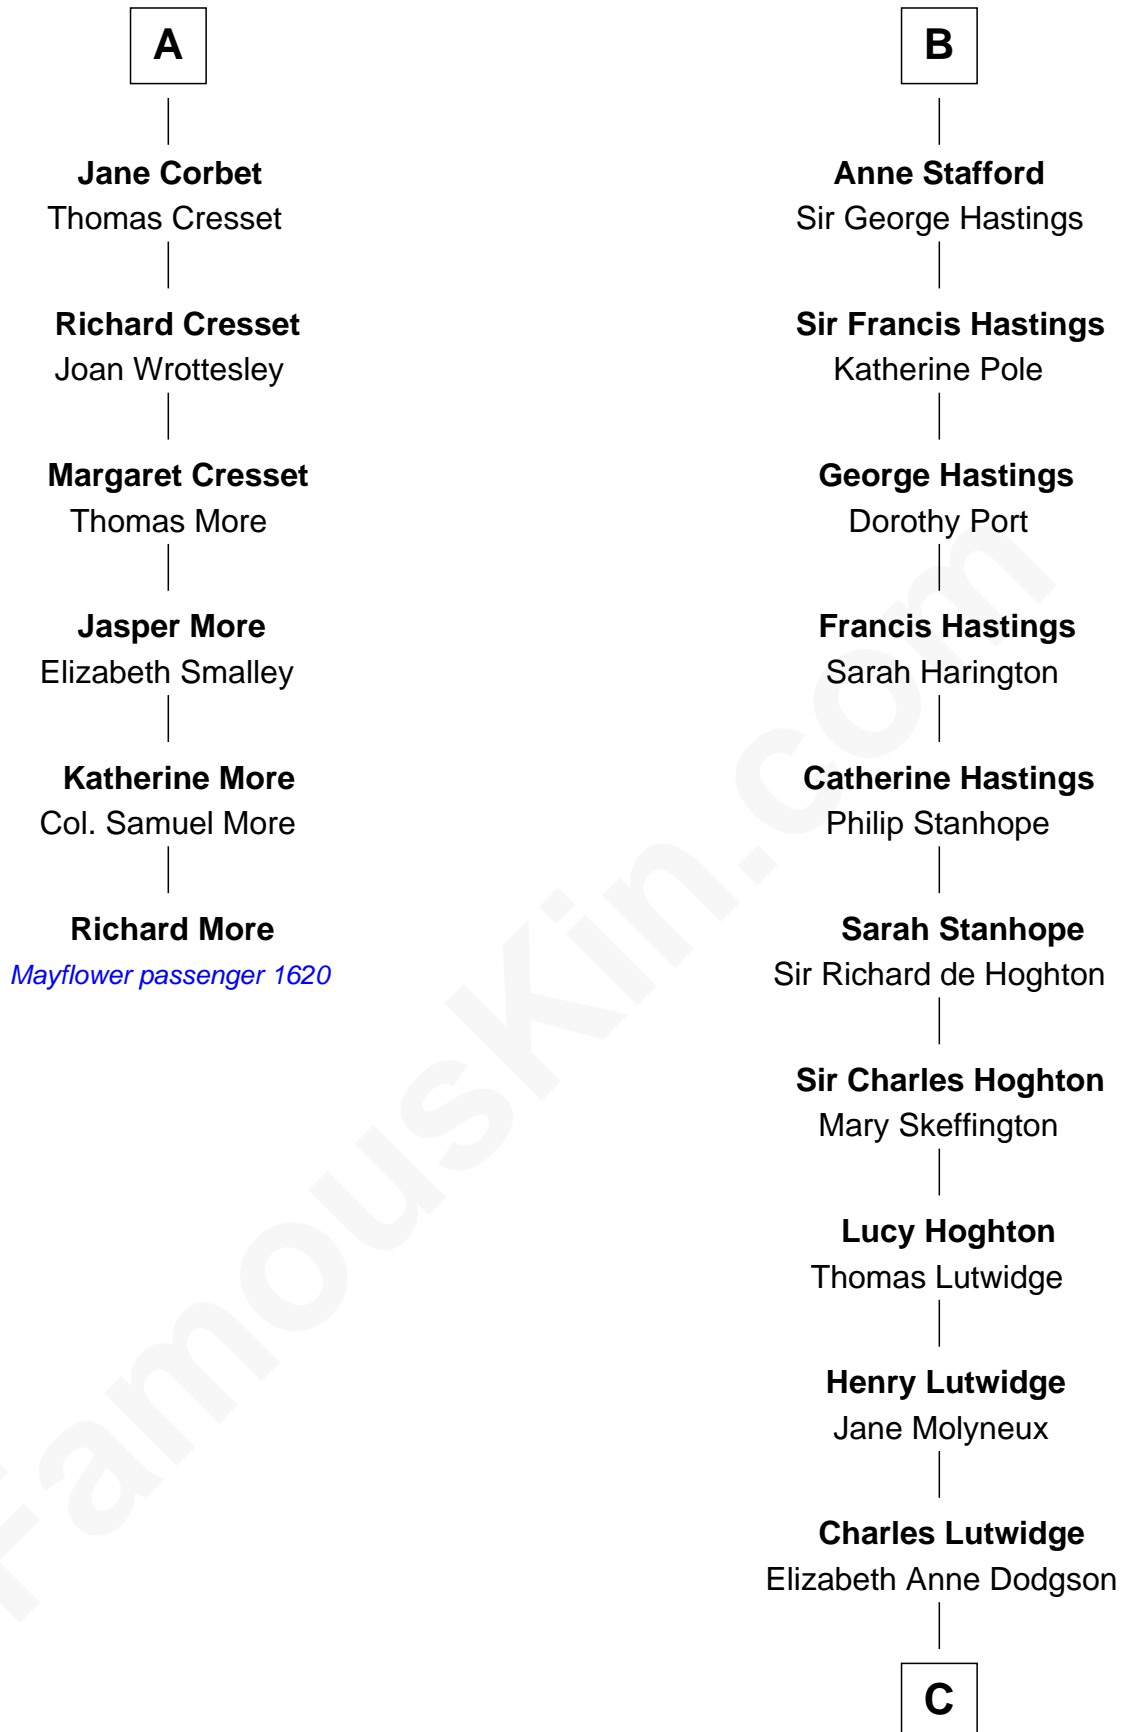

MAYFLOWER

FamousKin.com Relationship Chart of **Richard More**

(c1614 - c1696) Mayflower passenger 1620

12th cousin 6 times removed of

Lewis Carroll

Author of Alice in Wonderland

C

Frances Jane Lutwidge
Rev. Charles Dodgson

Lewis Carroll
Author of Alice in Wonderland

FamousKin.com