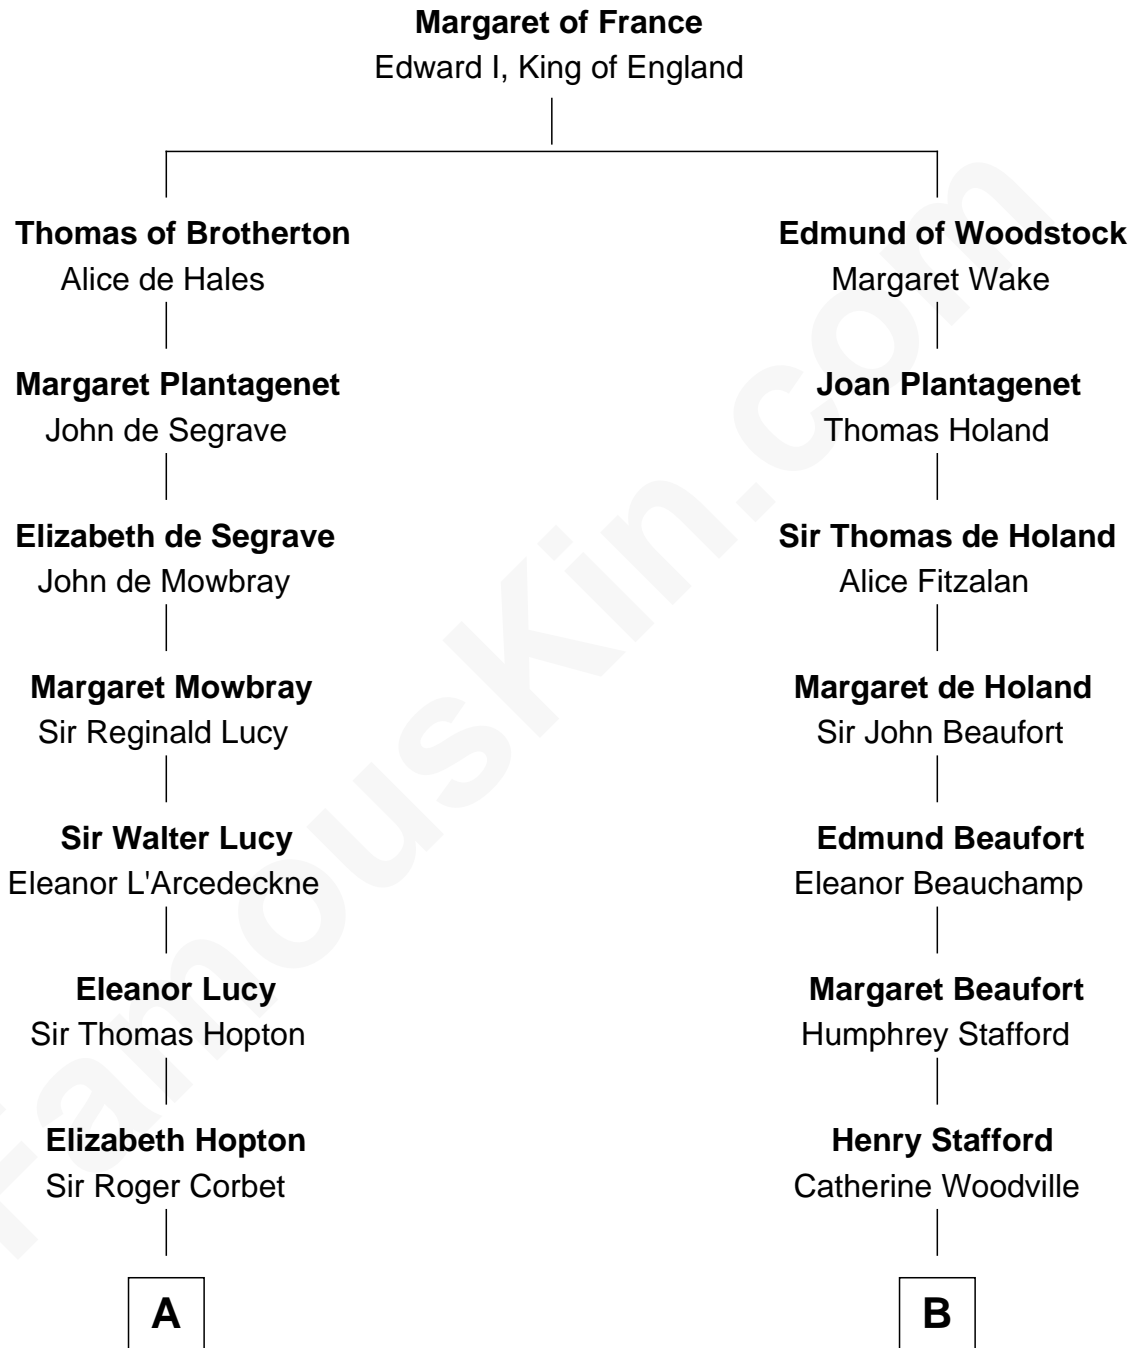

MAYFLOWER

FamousKin.com Relationship Chart of **Richard More**

(c1614 - c1696) Mayflower passenger 1620

12th cousin 6 times removed of

Lewis Carroll

Author of Alice in Wonderland

C

Frances Jane Lutwidge
Rev. Charles Dodgson

Lewis Carroll
Author of Alice in Wonderland

FamousKin.com