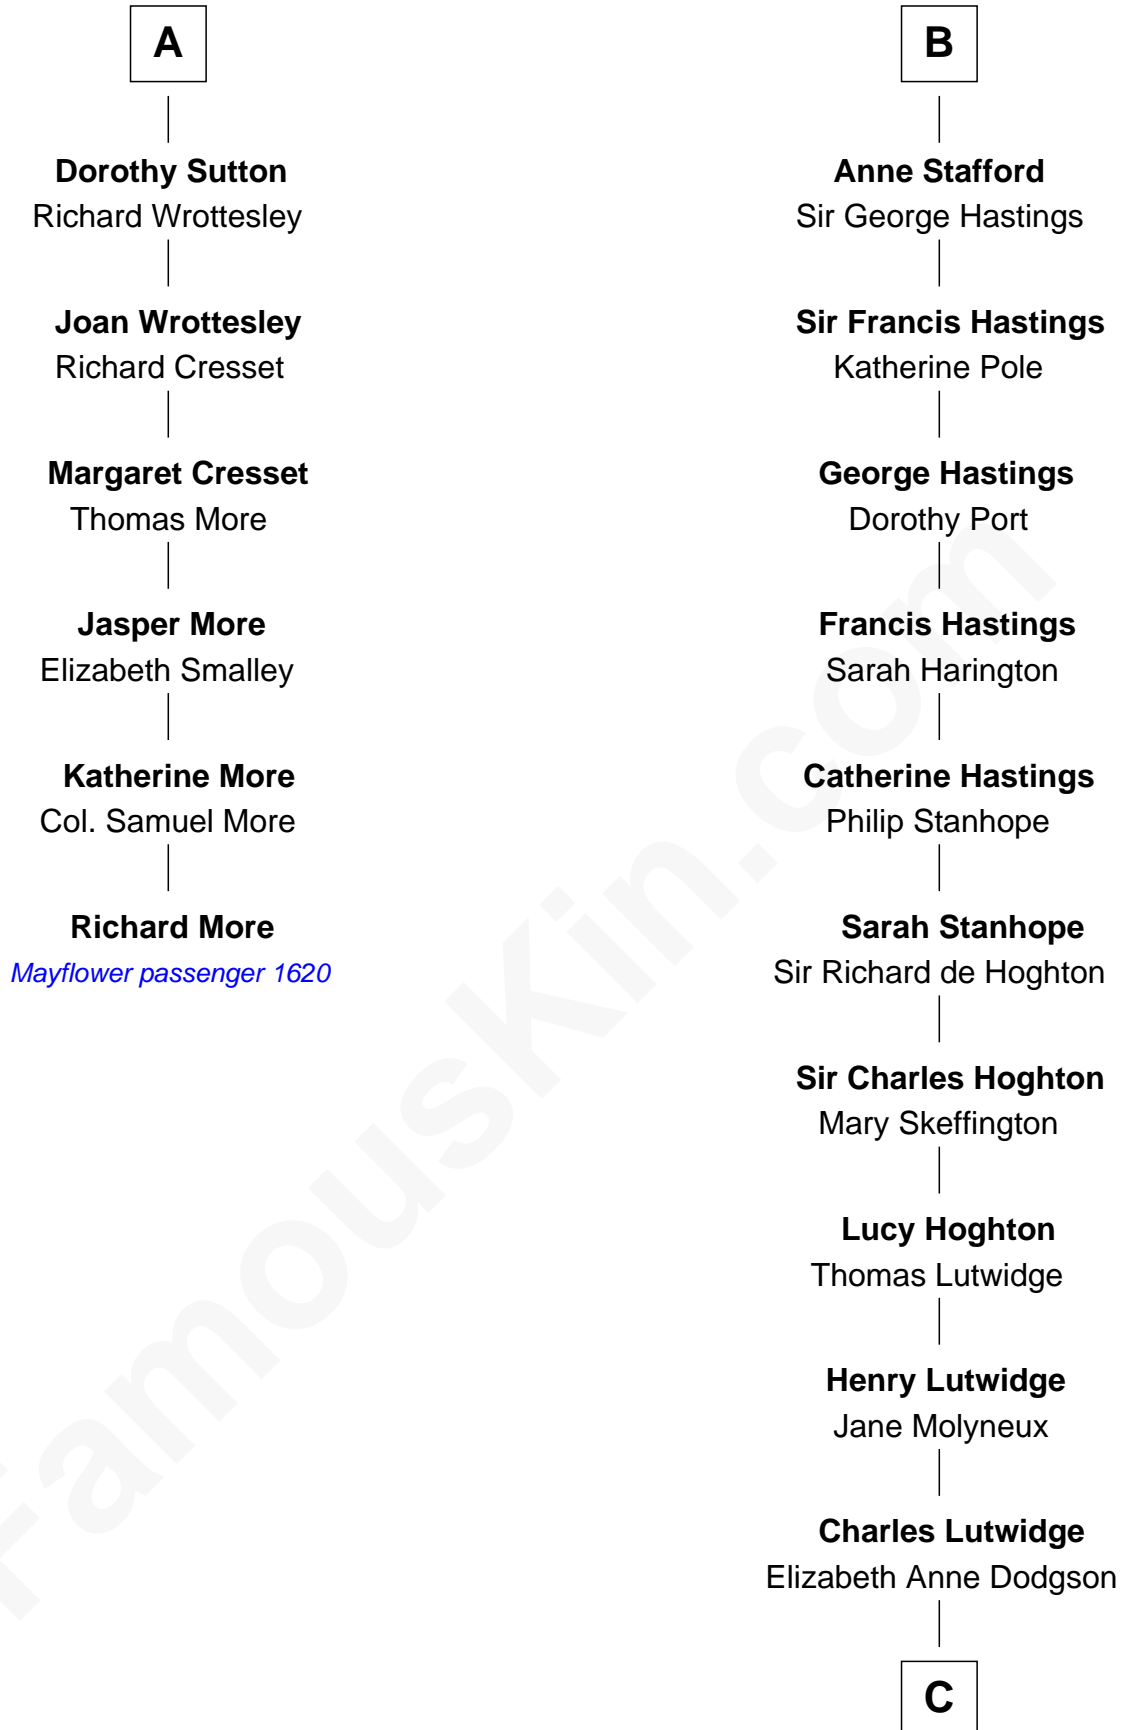

**MAYFLOWER**

# FamousKin.com Relationship Chart of

**Richard More**

(c1614 - c1696) Mayflower passenger 1620

12th cousin 6 times removed of

**Lewis Carroll**

Author of *Alice in Wonderland*

**C**

—  
**Frances Jane Lutwidge**  
Rev. Charles Dodgson