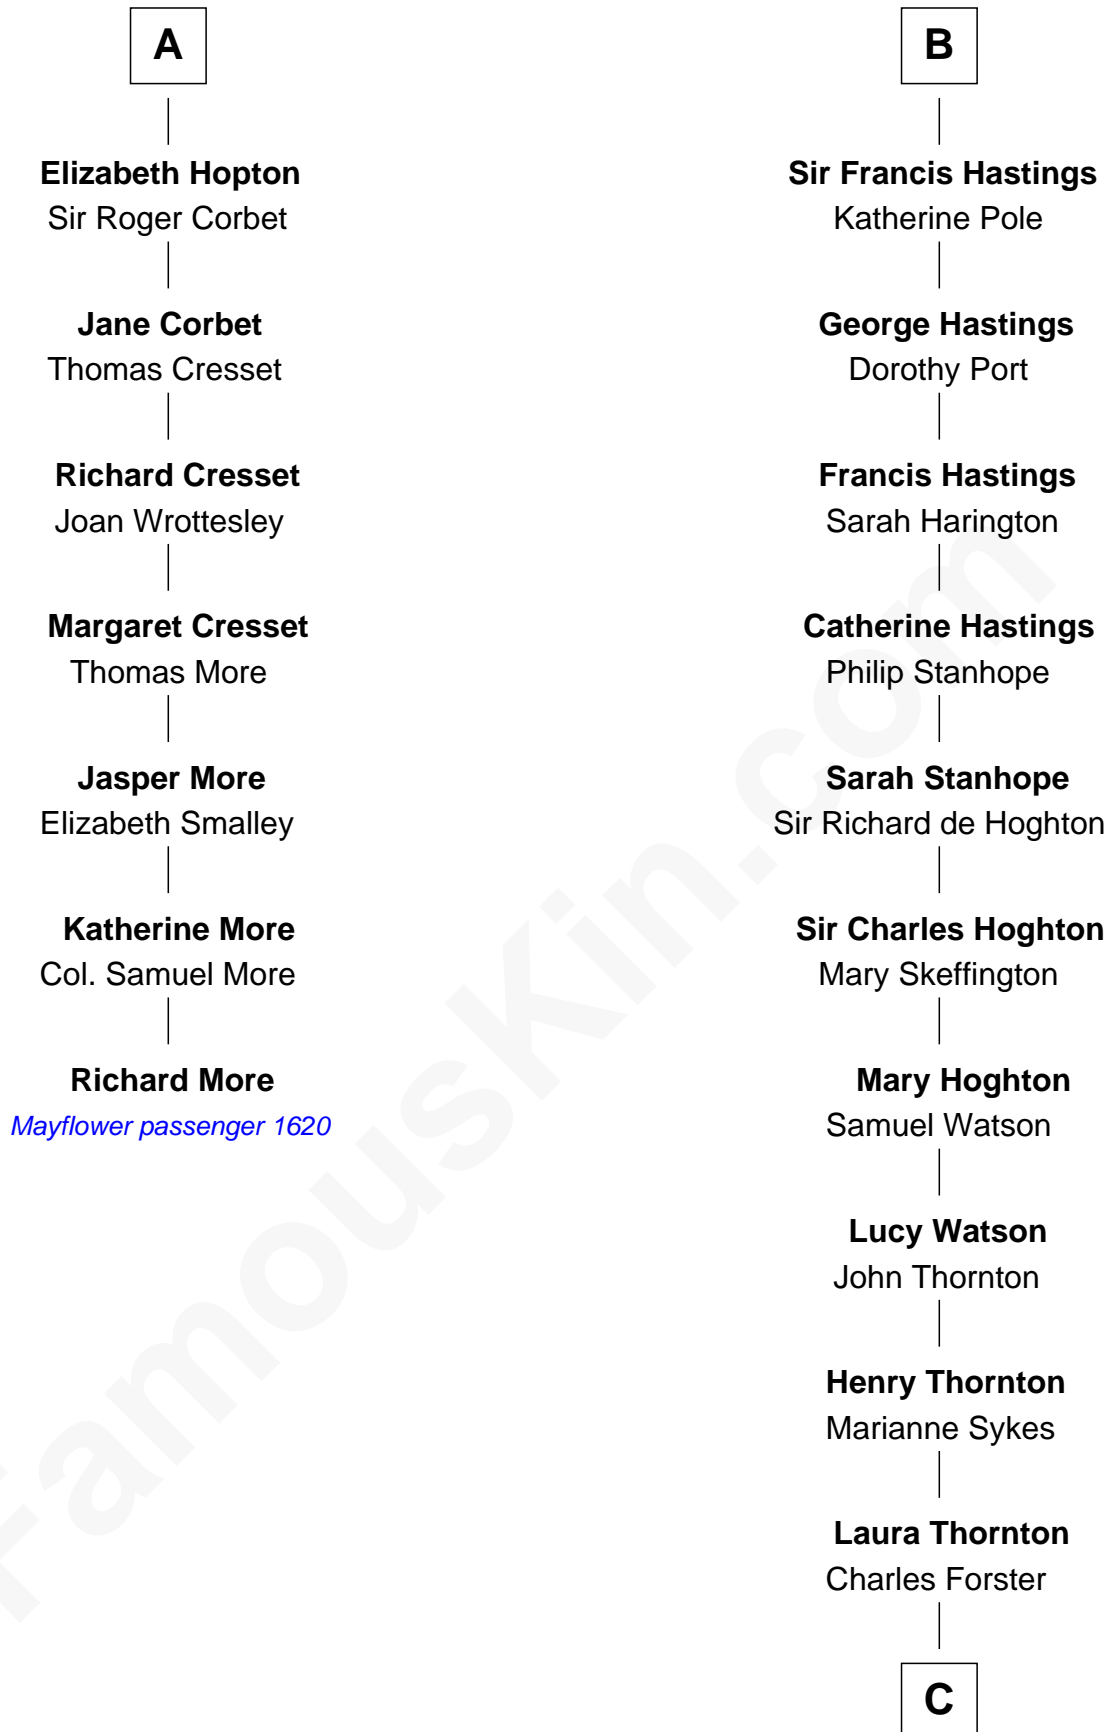

MAYFLOWER

FamousKin.com Relationship Chart of

Richard More

(c1614 - c1696) *Mayflower* passenger 1620

13th cousin 5 times removed of

E. M. Forster

English Novelist

John de Botetourte

Maud FitzThomas

C

Edward Morgan Llewellyn Forster

Alice Clara Whichelo

E. M. Forster

English Novelist

FamousKin.com