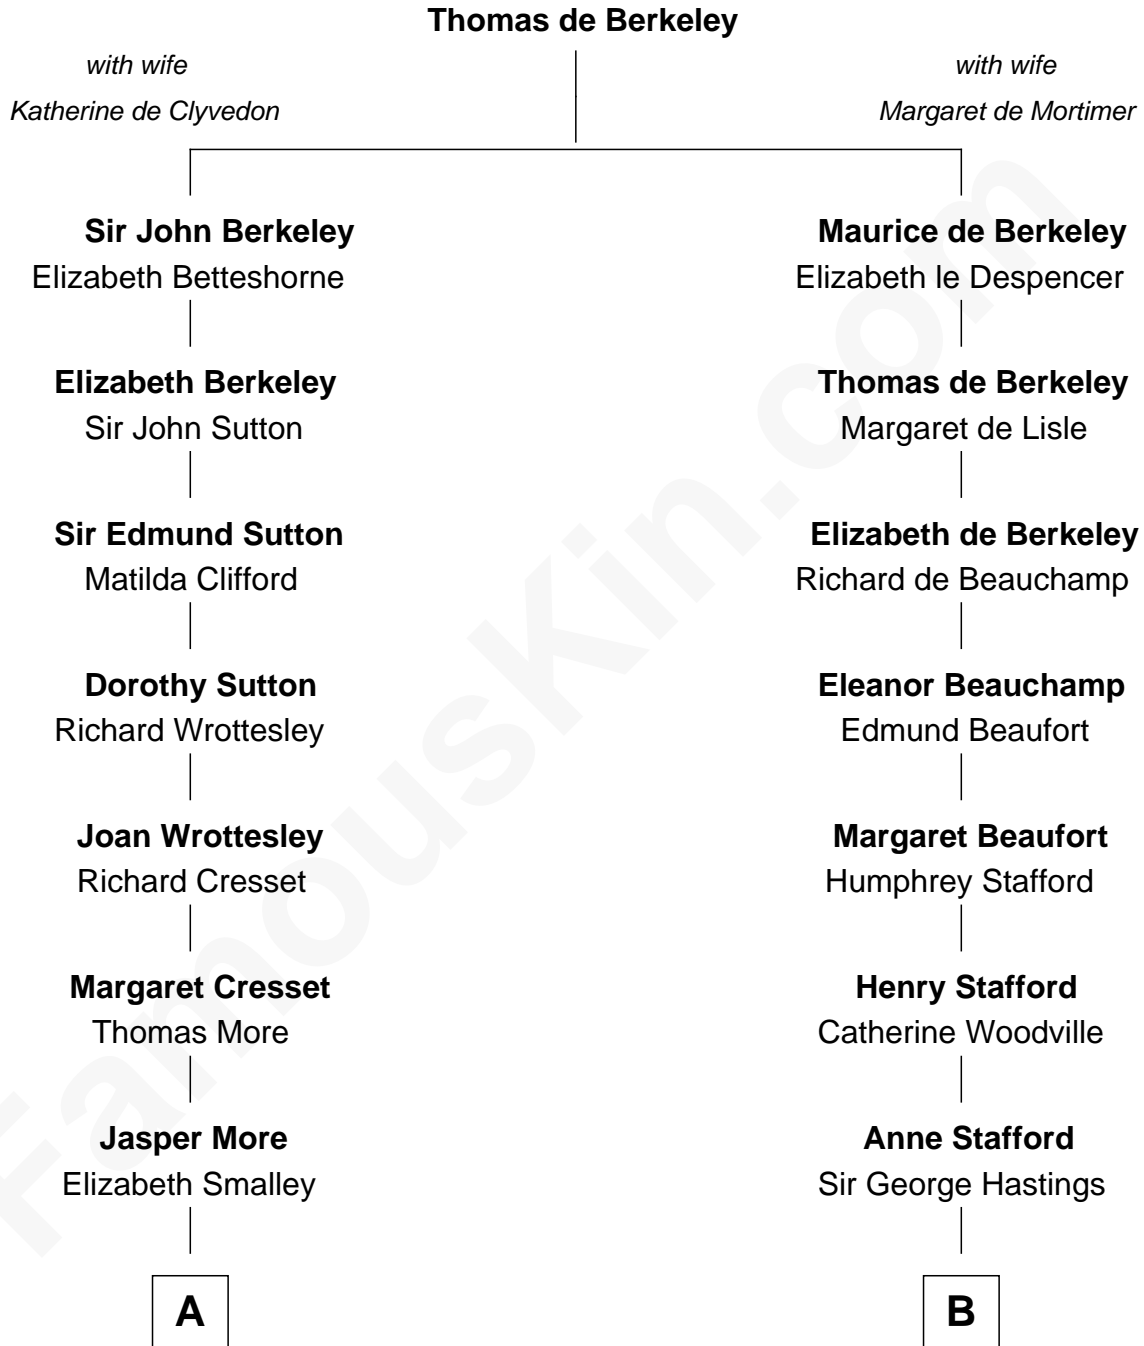

MAYFLOWER

FamousKin.com Relationship Chart of

Richard More

(c1614 - c1696) Mayflower passenger 1620

8th cousin 10 times removed of

E. M. Forster

English Novelist

C

Edward Morgan Llewellyn Forster

Alice Clara Whichelo

E. M. Forster

English Novelist

FamousKin.com