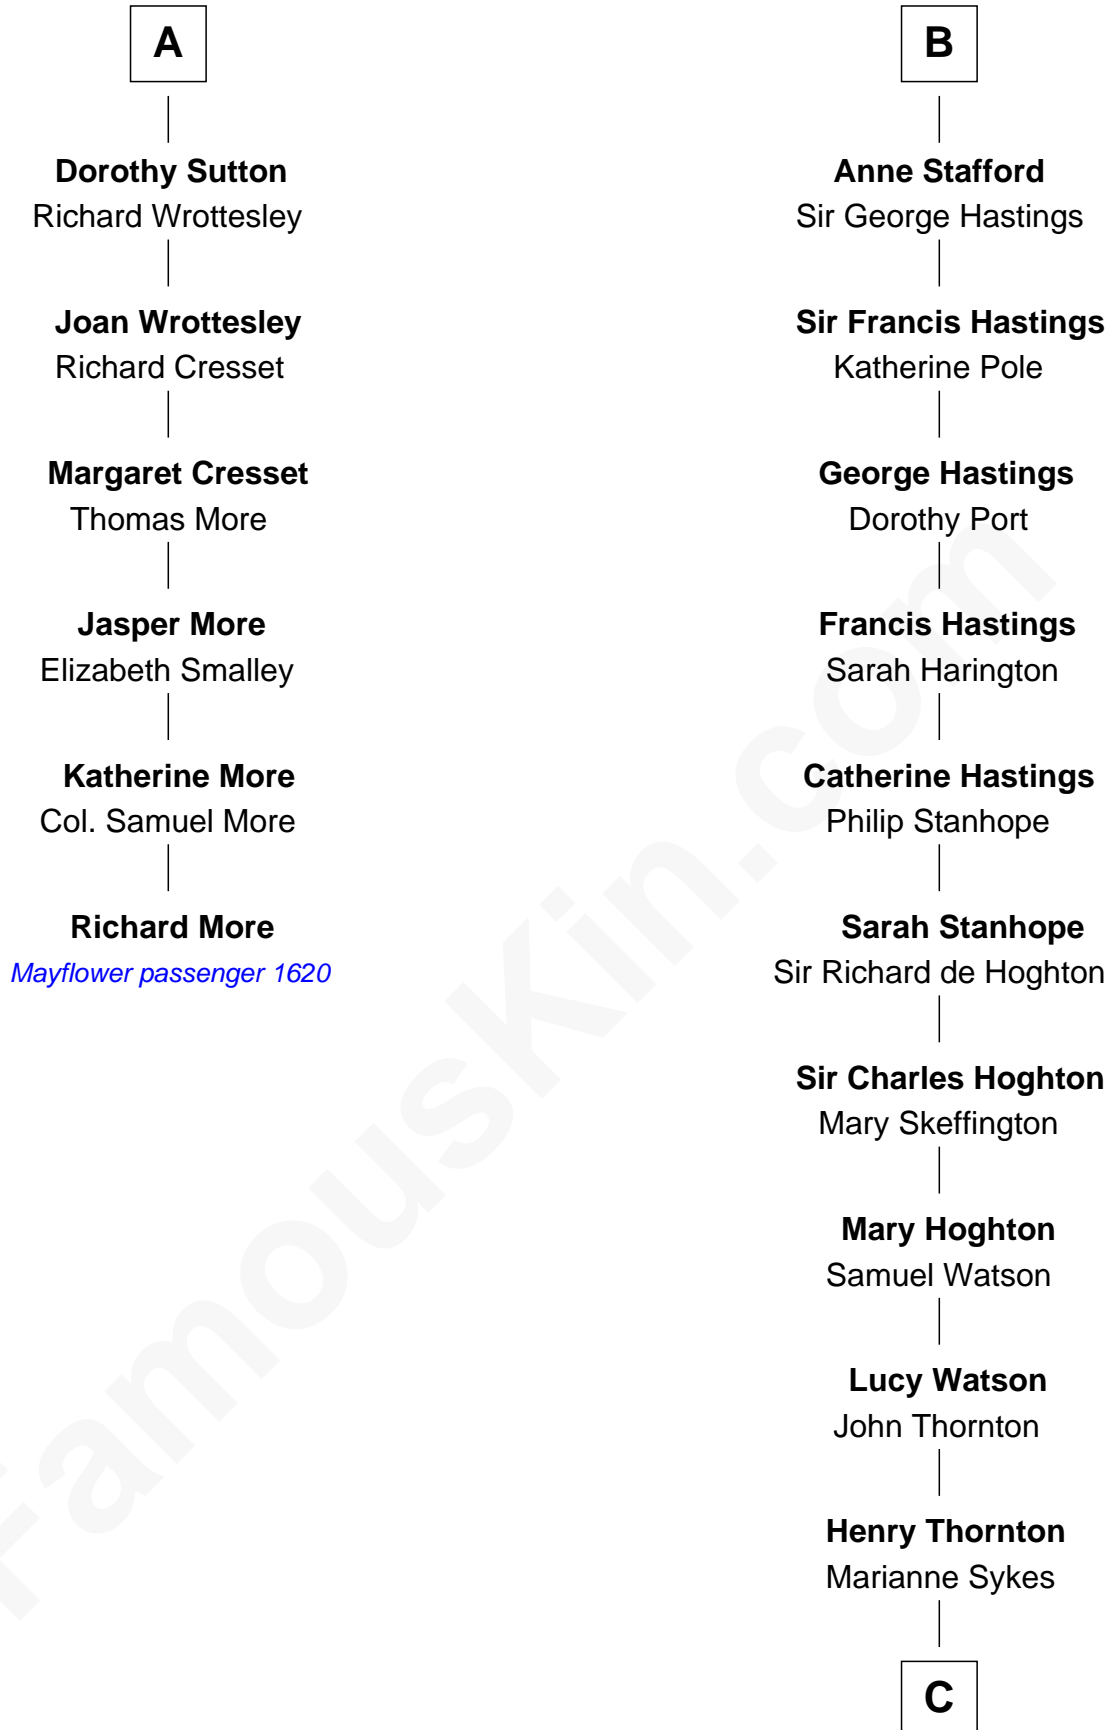

MAYFLOWER

FamousKin.com Relationship Chart of

Richard More

(c1614 - c1696) *Mayflower passenger 1620*

12th cousin 7 times removed of

E. M. Forster

English Novelist

Sir Gilbert de Clare

Joan of Acre

C

Laura Thornton

Charles Forster

Edward Morgan Llewellyn Forster

Alice Clara Whichelo

E. M. Forster

English Novelist