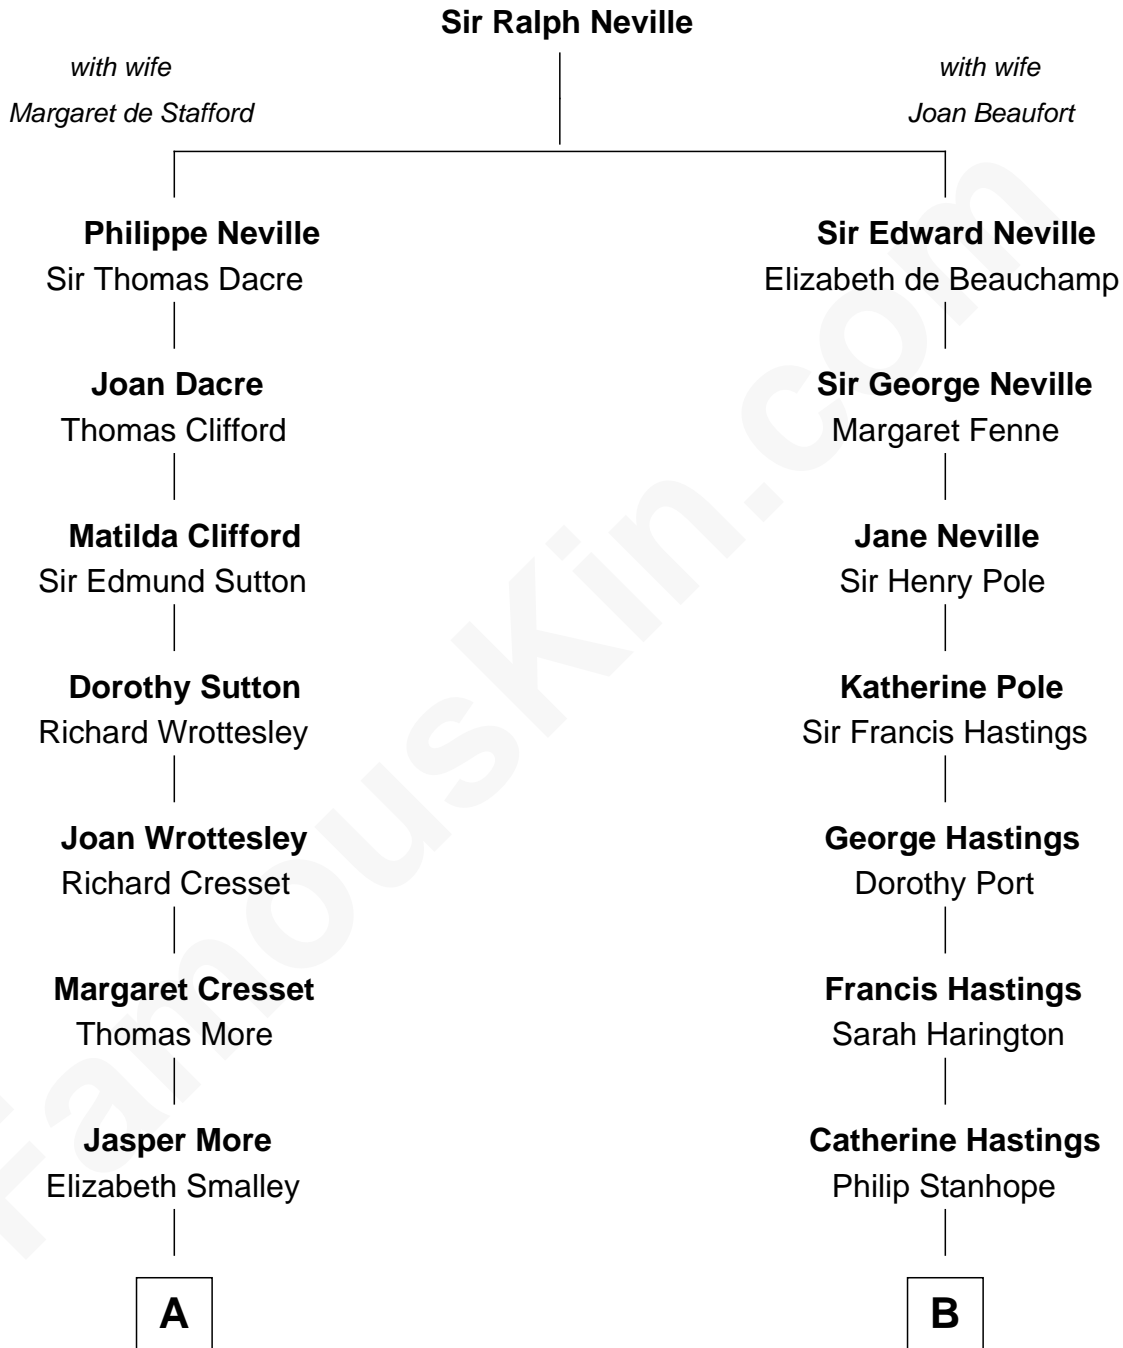

MAYFLOWER

FamousKin.com Relationship Chart of **Richard More**

(c1614 - c1696) Mayflower passenger 1620

8th cousin 6 times removed of

E. M. Forster
English Novelist

A

Katherine More
Col. Samuel More

Richard More
Mayflower passenger 1620

B

Sarah Stanhope
Sir Richard de Hoghton

Sir Charles Hoghton
Mary Skeffington

Mary Hoghton
Samuel Watson

Lucy Watson
John Thornton

Henry Thornton
Marianne Sykes

Laura Thornton
Charles Forster

Edward Morgan Llewellyn Forster
Alice Clara Whichelo