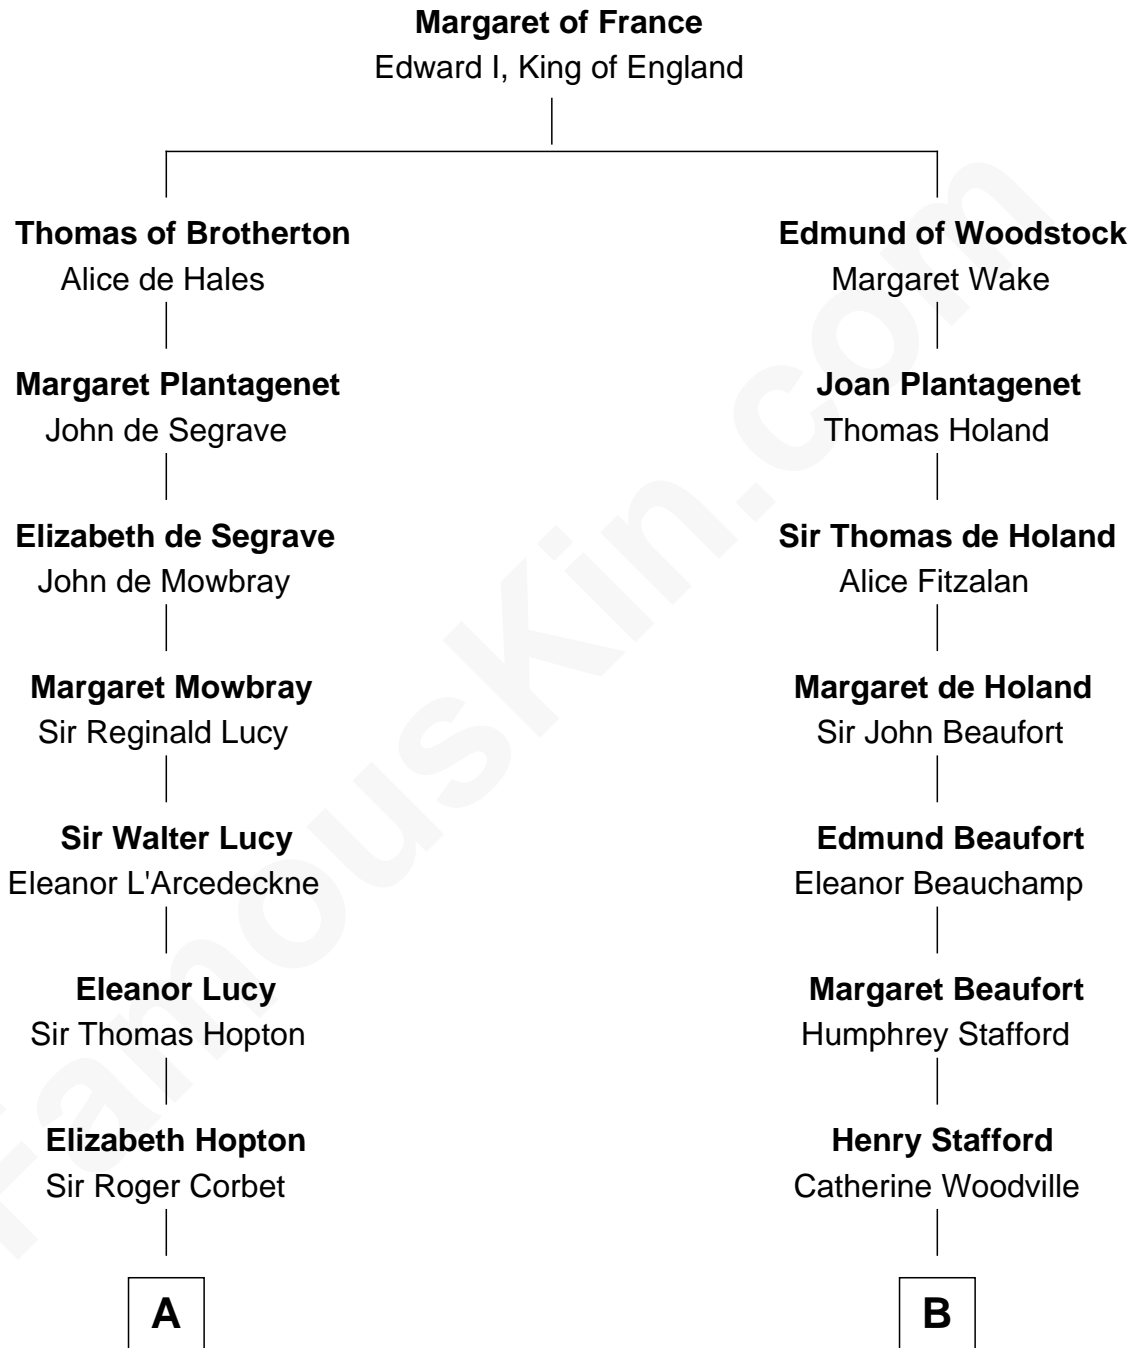

MAYFLOWER

FamousKin.com Relationship Chart of Richard More

(c1614 - c1696) Mayflower passenger 1620

12th cousin 7 times removed of

E. M. Forster
English Novelist

C

Laura Thornton

Charles Forster

Edward Morgan Llewellyn Forster

Alice Clara Whichelo

E. M. Forster

English Novelist

FamousKin.com