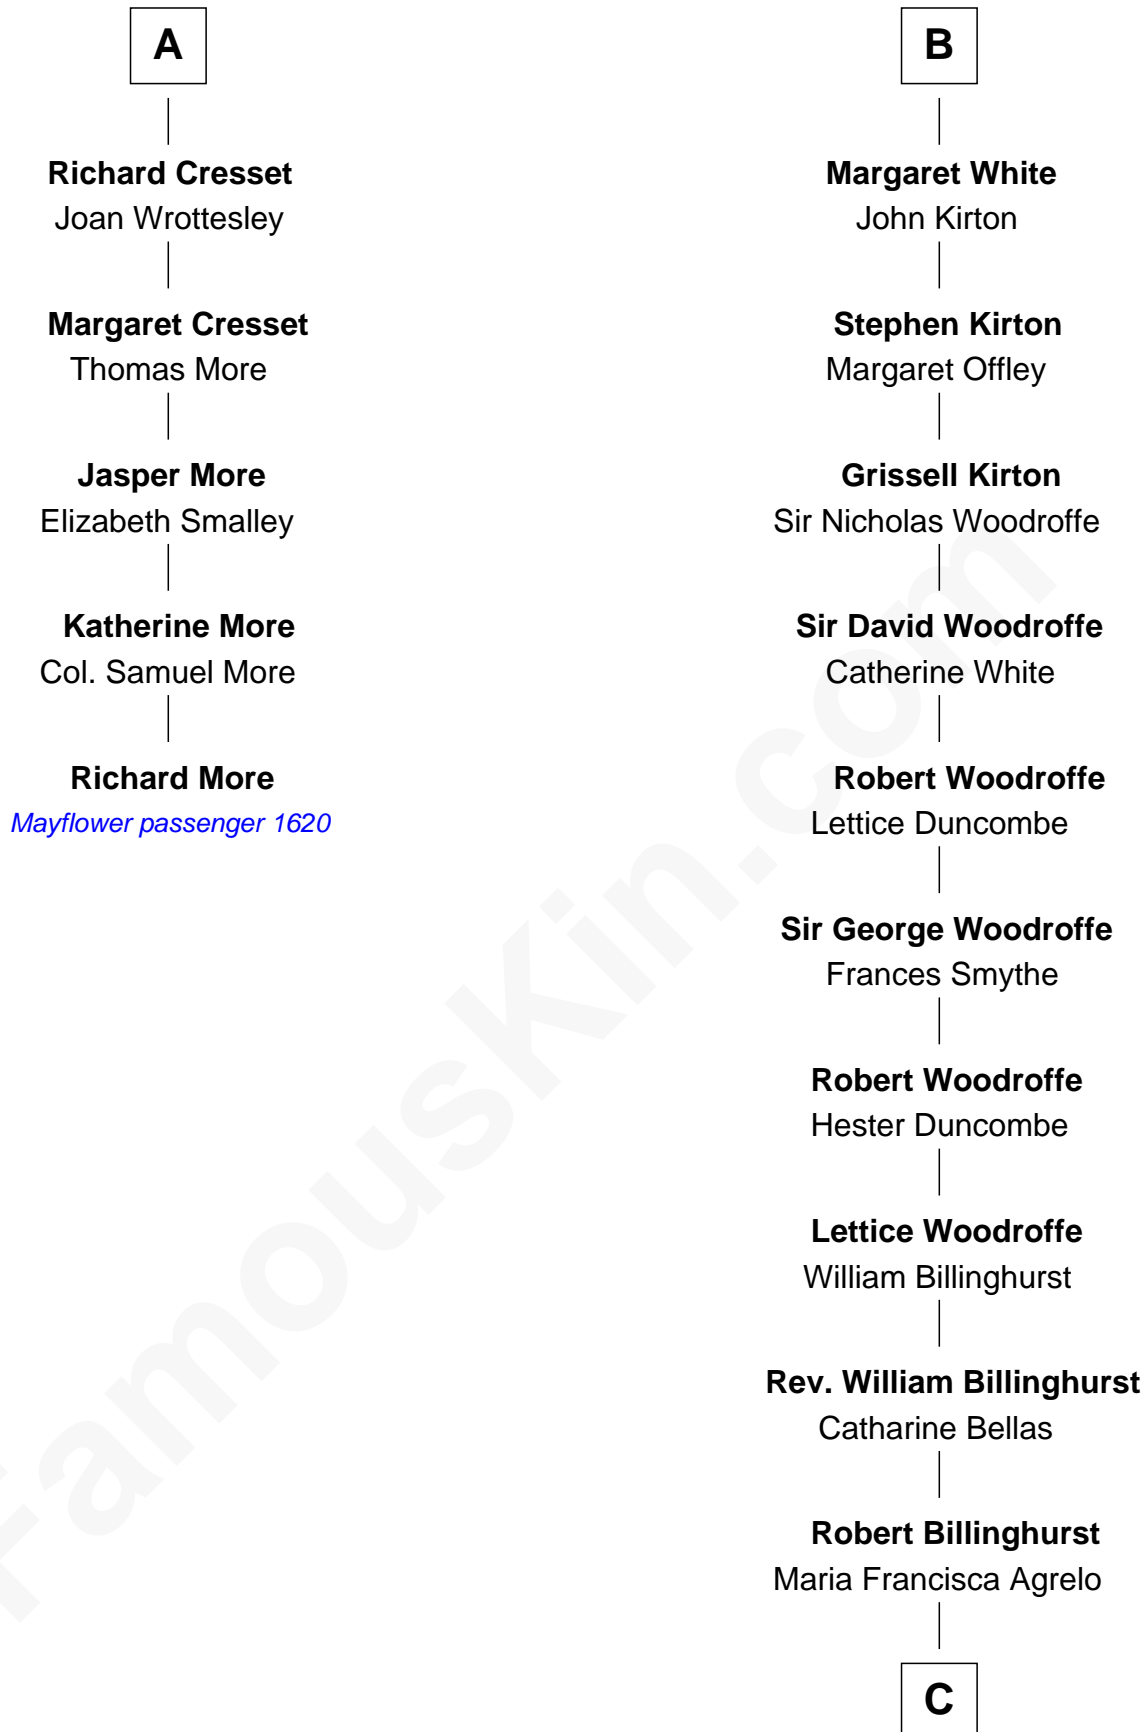

# FamousKin.com Relationship Chart of Richard More

(c1614 - c1696) Mayflower passenger 1620

11th cousin 7 times removed of

**Guillermo Billinghurst**

31st President of Peru

**Henry Plantagenet**

Maud de Chaworth

**Joan of Lancaster**

John de Mowbray

**John de Mowbray**

Elizabeth de Segrave

**Margaret Mowbray**

Sir Reginald Lucy

**Sir Walter Lucy**

Eleanor L'Arcedeckne

Sir Robert Hungerford

**Eleanor Hungerford**

Sir John White

**Robert White**

Margaret Gainsford

**B**

C

Guillermo Eugenio Billinghurst

Belisaria Angulo

Guillermo Billinghurst

*31st President of Peru*

FamousKin.com