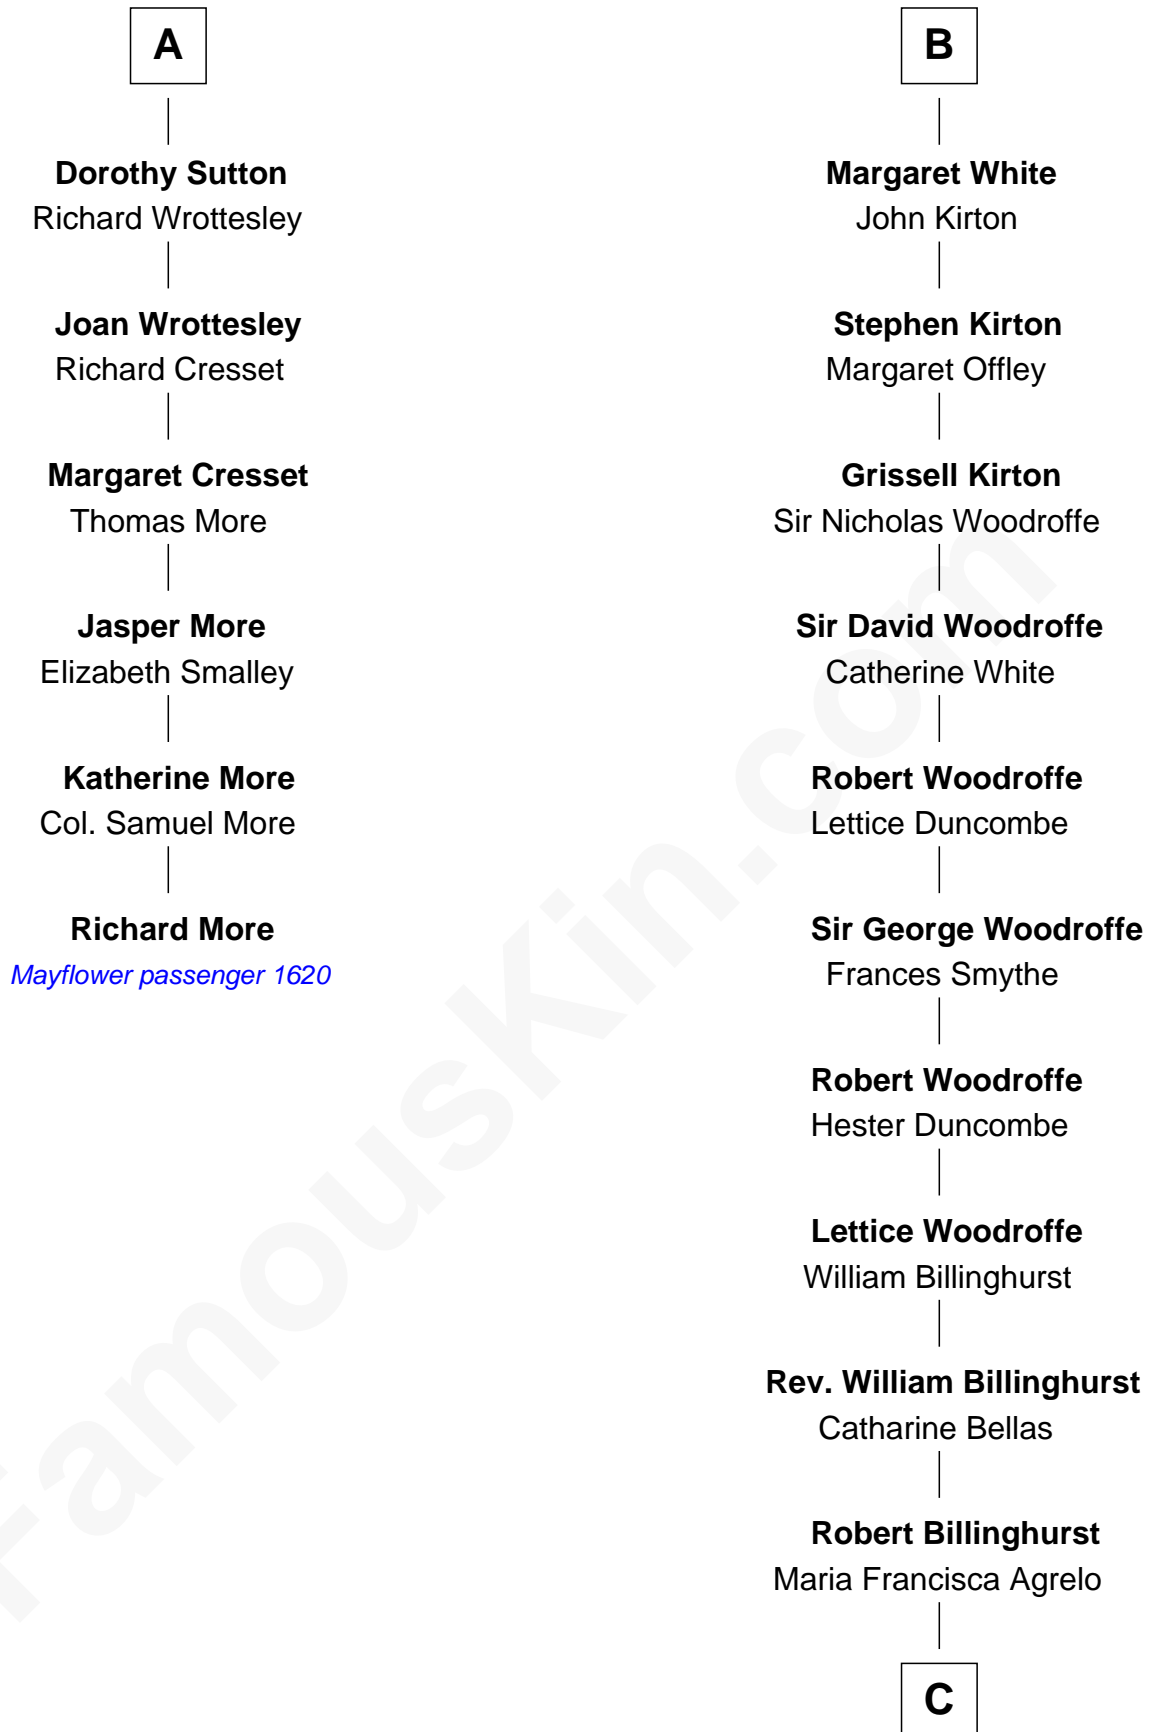

# FamousKin.com Relationship Chart of Richard More

(c1614 - c1696) *Mayflower passenger 1620*

12th cousin 6 times removed of

**Guillermo Billinghurst**

*31st President of Peru*

**Bartholomew de Badlesmere**

**Maud de Badlesmere**

John de Vere

**Margaret de Vere**

Henry de Beaumont

**Sir John de Beaumont**

Katherine de Everingham

**Elizabeth Beaumont**

Sir William Botreaux

**Margaret Botreaux**

Sir Robert Hungerford

**Eleanor Hungerford**

Sir John White

**Robert White**

Margaret Gainsford

**B**

C

Guillermo Eugenio Billinghurst

Belisaria Angulo

Guillermo Billinghurst

*31st President of Peru*

FamousKin.com