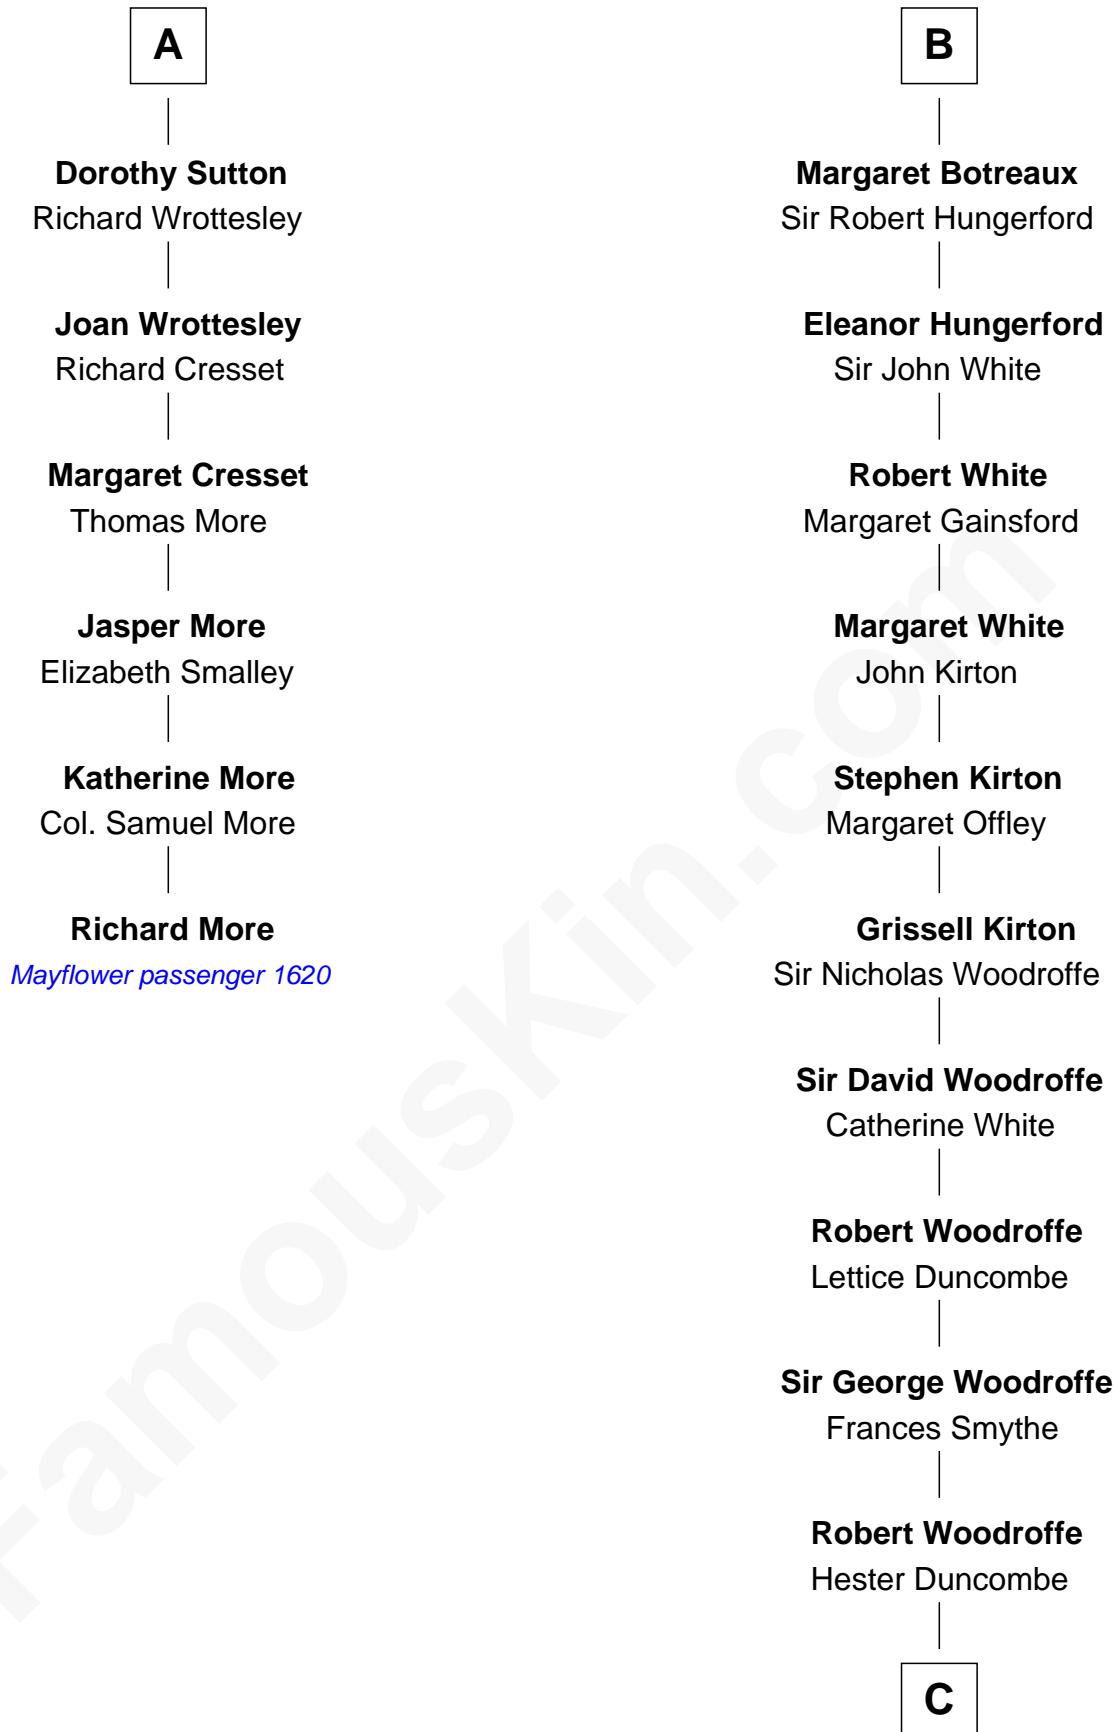

**MAYFLOWER**

# FamousKin.com Relationship Chart of Richard More

(c1614 - c1696) Mayflower passenger 1620

12th cousin 9 times removed of

**Guillermo Billinghurst**

31st President of Peru

**C**

**Lettice Woodroffe**

William Billinghurst

**Rev. William Billinghurst**

Catharine Bellas

**Robert Billinghurst**

Maria Francisca Agrelo

**Guillermo Eugenio Billinghurst**

Belisaria Angulo

**Guillermo Billinghurst**

*31st President of Peru*