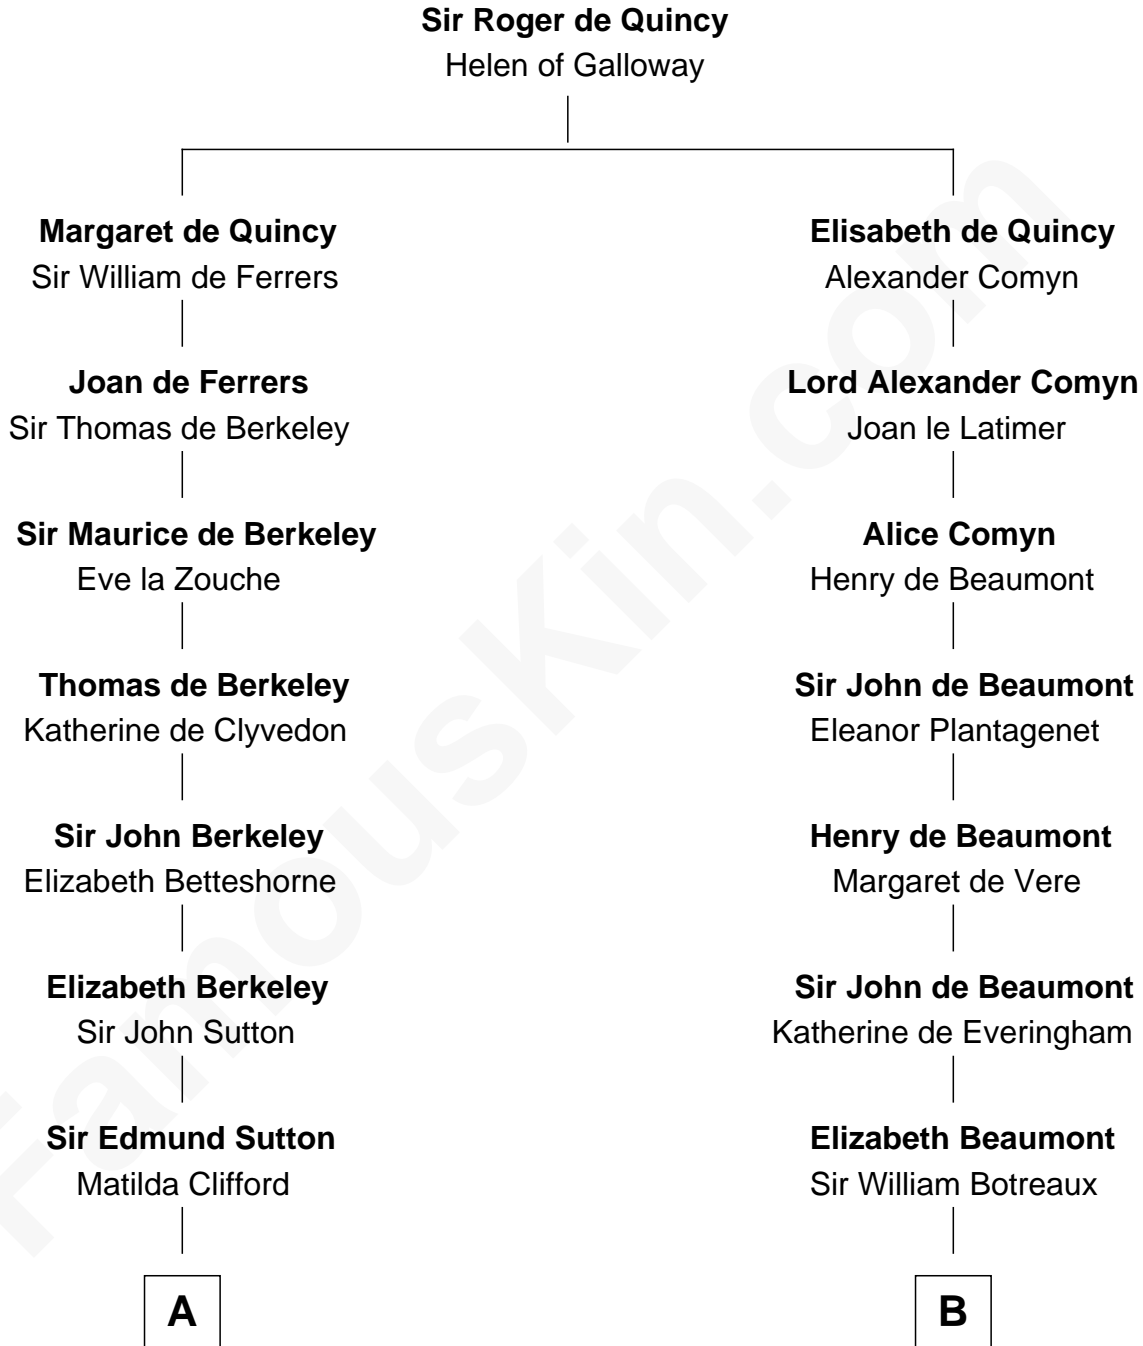

**MAYFLOWER**

# FamousKin.com Relationship Chart of Richard More

(c1614 - c1696) Mayflower passenger 1620

12th cousin 9 times removed of

**Guillermo Billinghurst**

31st President of Peru

**C**

**Lettice Woodroffe**

William Billinghurst

**Rev. William Billinghurst**

Catharine Bellas

**Robert Billinghurst**

Maria Francisca Agrelo

**Guillermo Eugenio Billinghurst**

Belisaria Angulo

**Guillermo Billinghurst**

*31st President of Peru*