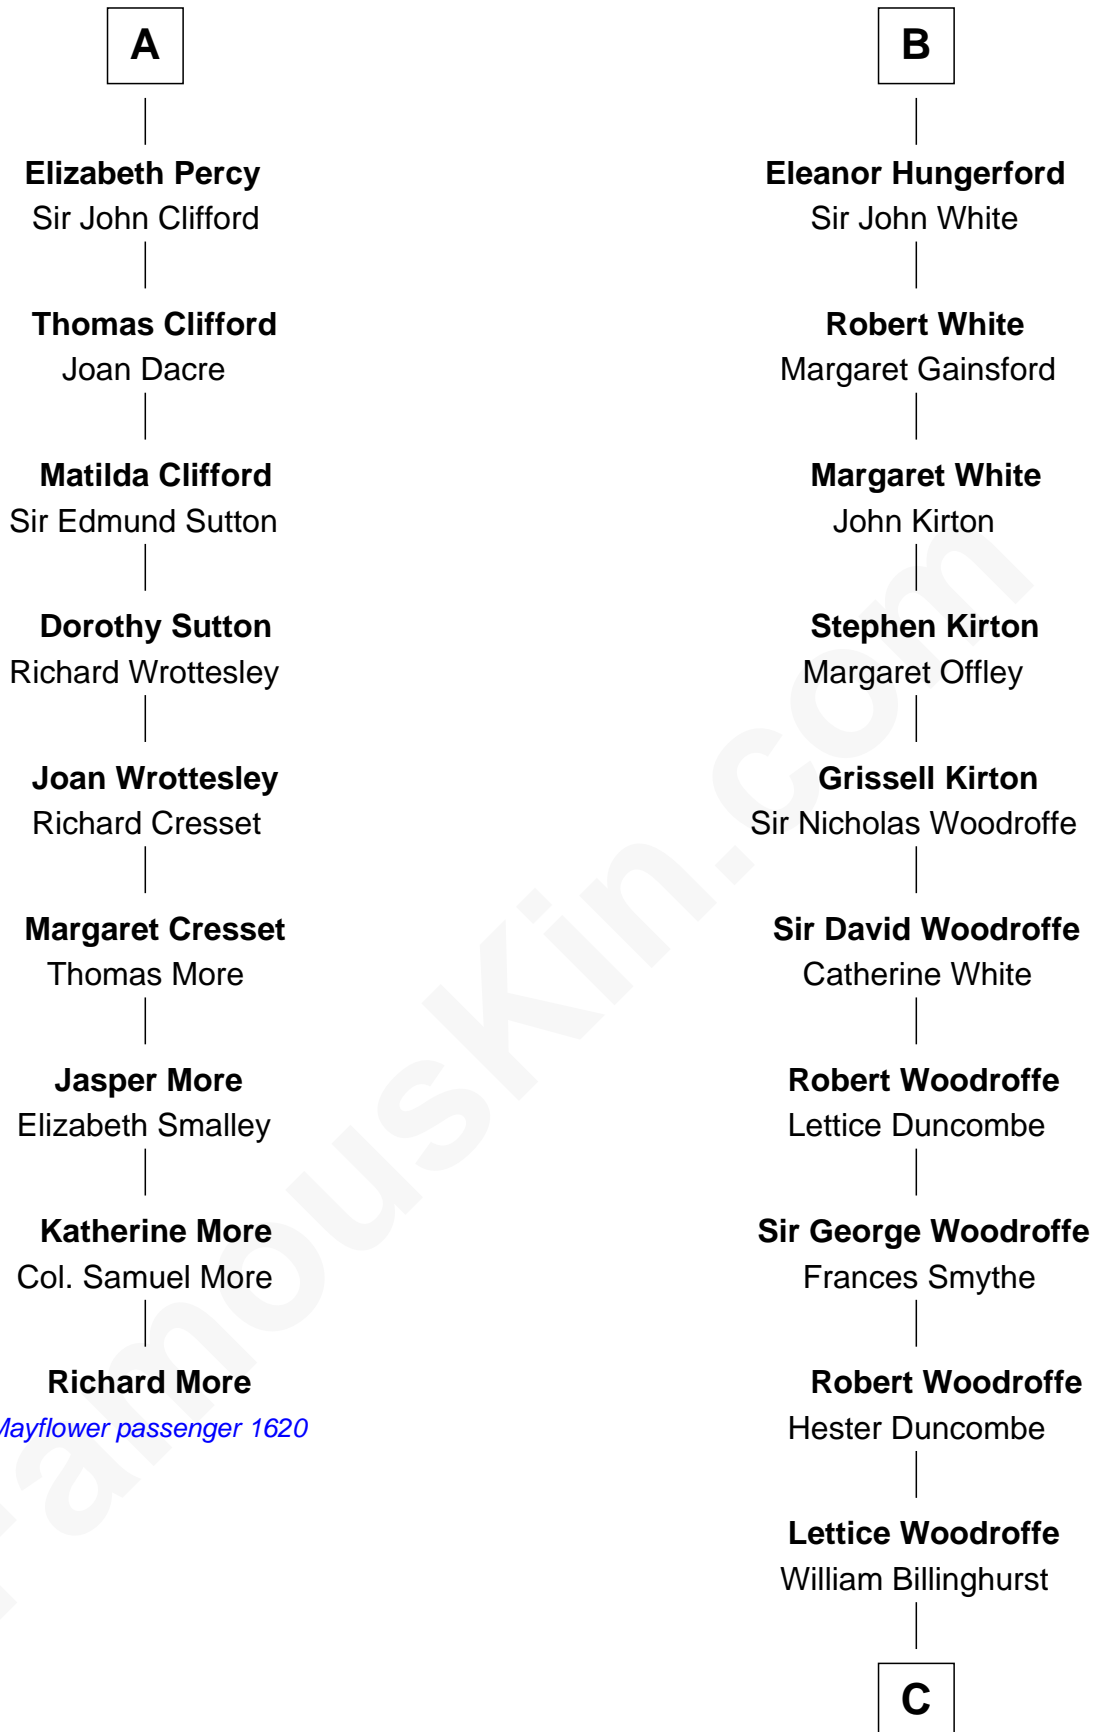

MAYFLOWER

FamousKin.com Relationship Chart of **Richard More**

(c1614 - c1696) *Mayflower passenger 1620*

15th cousin 5 times removed of

Guillermo Billinghurst

31st President of Peru

C

Rev. William Billinghurst

Catharine Bellas

Robert Billinghurst

Maria Francisca Agrelo

Guillermo Eugenio Billinghurst

Belisaria Angulo

Guillermo Billinghurst

31st President of Peru

FamousKin.com