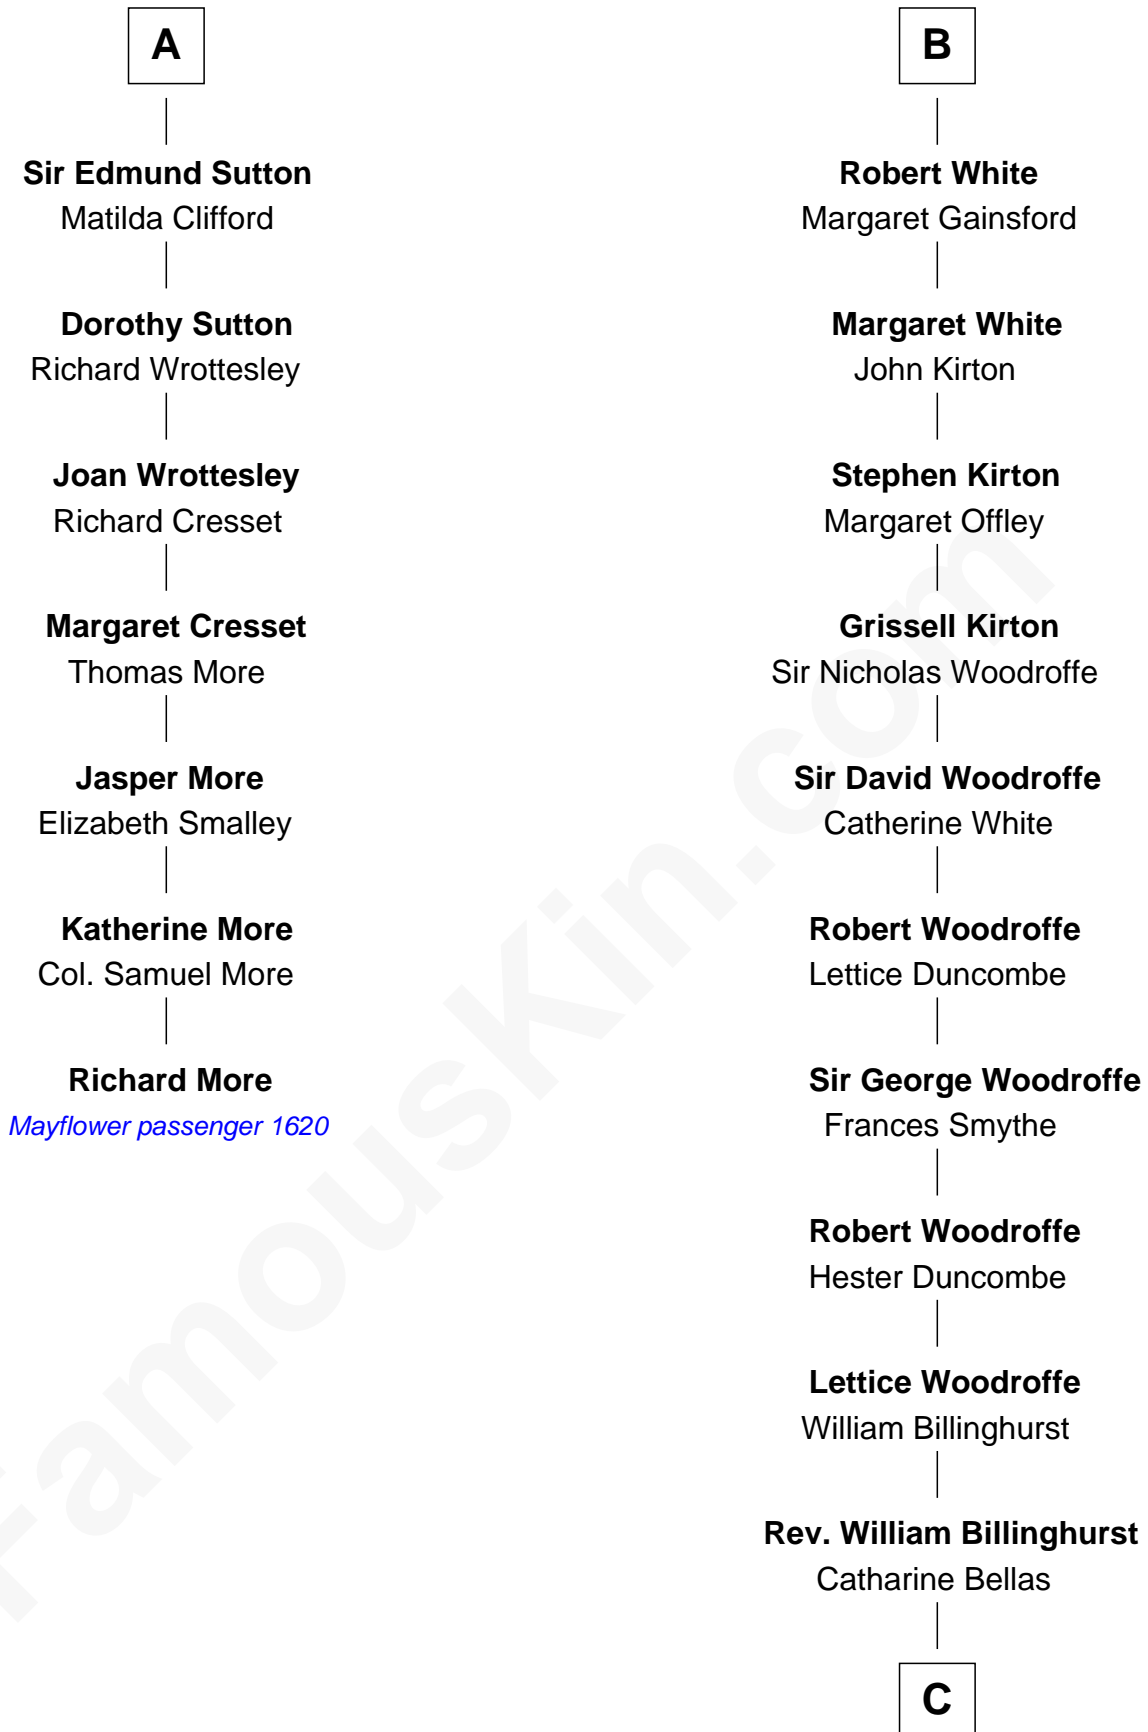

MAYFLOWER

FamousKin.com Relationship Chart of **Richard More**

(c1614 - c1696) *Mayflower passenger 1620*

13th cousin 6 times removed of

Guillermo Billinghurst

31st President of Peru

Sir Hugh le Despencer

Aveline Basset

Alice le Despenser

Sir John Sutton

Sir John Sutton

Constance Blount

Sir John Sutton

Elizabeth Berkeley

A

Eleanor le Despencer

Sir Walter Hungerford

Sir Robert Hungerford

Margaret Botreaux

Eleanor Hungerford

Sir John White

B

C

Robert Billinghurst
Maria Francisca Agrelo

Guillermo Eugenio Billinghurst
Belisaria Angulo

Guillermo Billinghurst
31st President of Peru

FamousKin.com