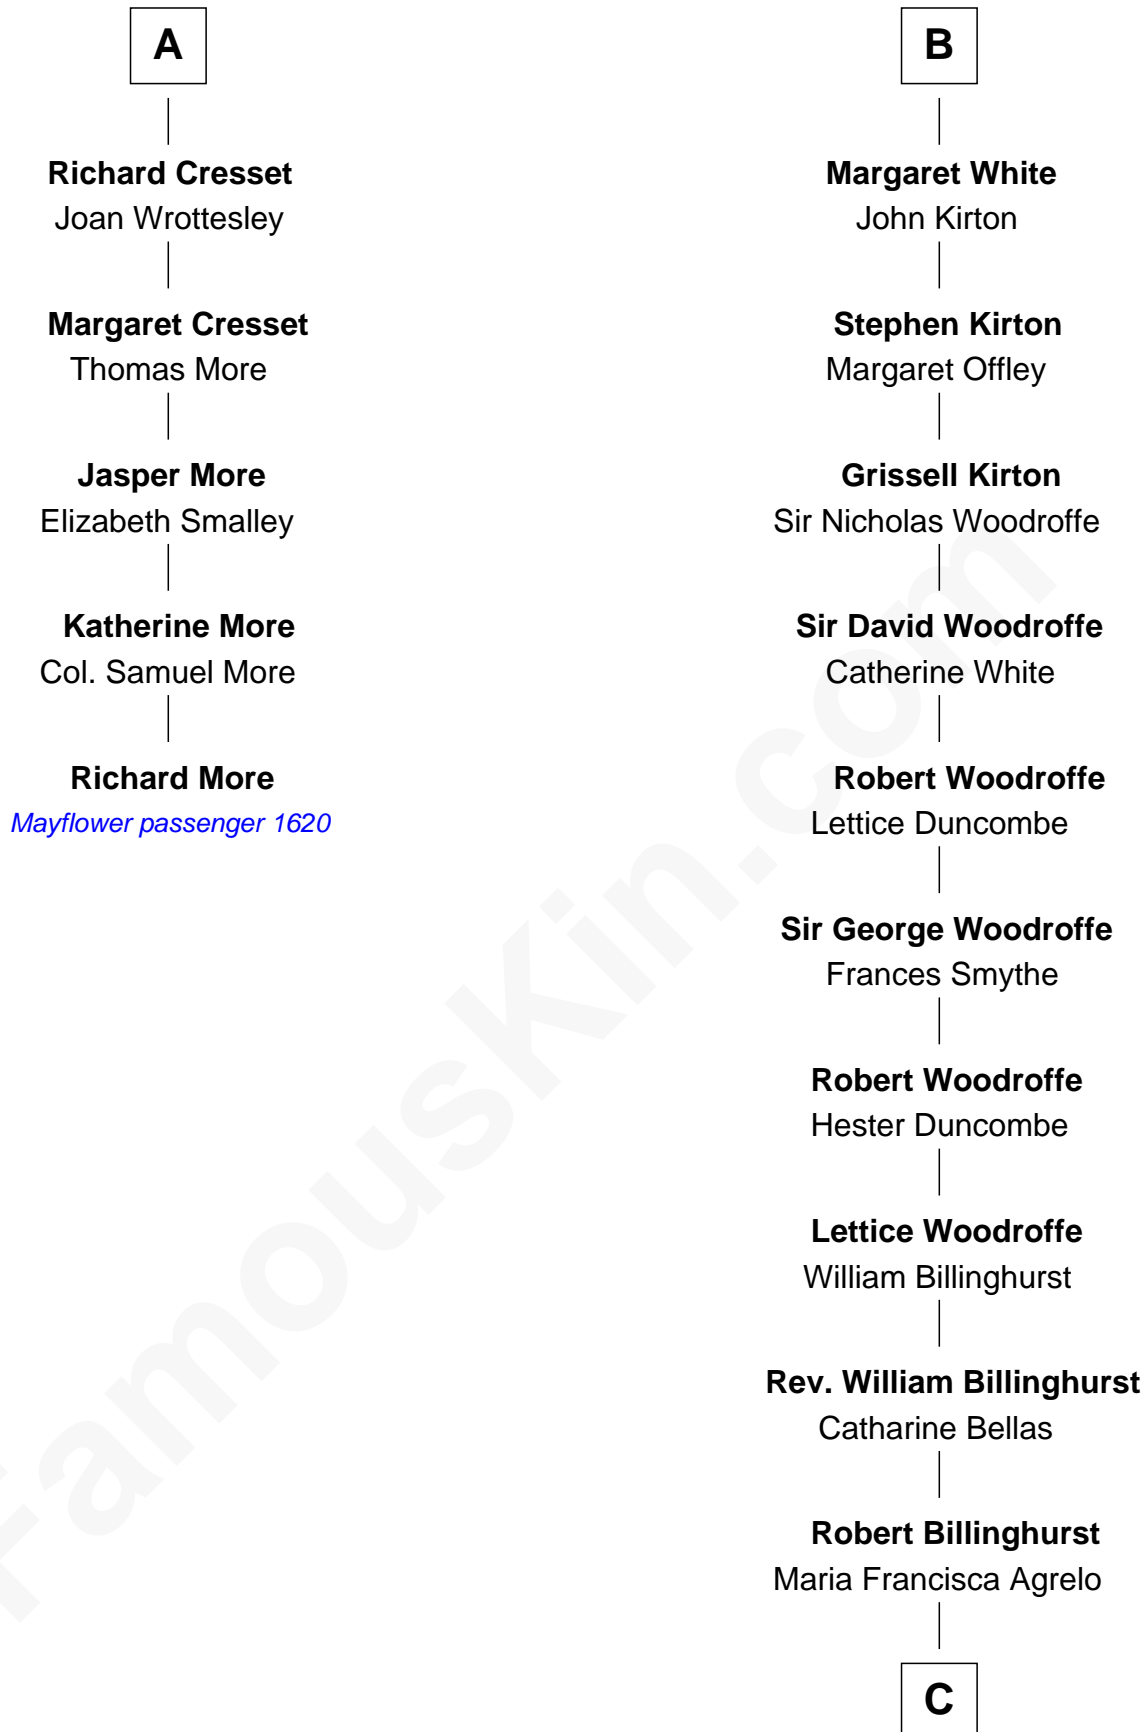

MAYFLOWER

FamousKin.com Relationship Chart of **Richard More**

(c1614 - c1696) *Mayflower passenger 1620*

11th cousin 9 times removed of

Susana Ferrari Billinghamurst
Argentine Aviation Pioneer

Henry Plantagenet
Maud de Chaworth

Joan of Lancaster
John de Mowbray

John de Mowbray
Elizabeth de Segrave

Margaret Mowbray
Sir Reginald Lucy

Sir Walter Lucy
Eleanor L'Arcedeckne

Eleanor Lucy
Sir Thomas Hopton

Elizabeth Hopton
Sir Roger Corbet

Jane Corbet
Thomas Cresset

A

Eleanor Plantagenet
Sir John de Beaumont

Henry de Beaumont
Margaret de Vere

Sir John de Beaumont
Katherine de Everingham

Elizabeth Beaumont
Sir William Botreaux

Margaret Botreaux
Sir Robert Hungerford

Eleanor Hungerford
Sir John White

Robert White
Margaret Gainsford

B

C

Daniel Mariano Billinghamst

Mercedes Merzano

Lisandro Billinghamst

Ana Kidd