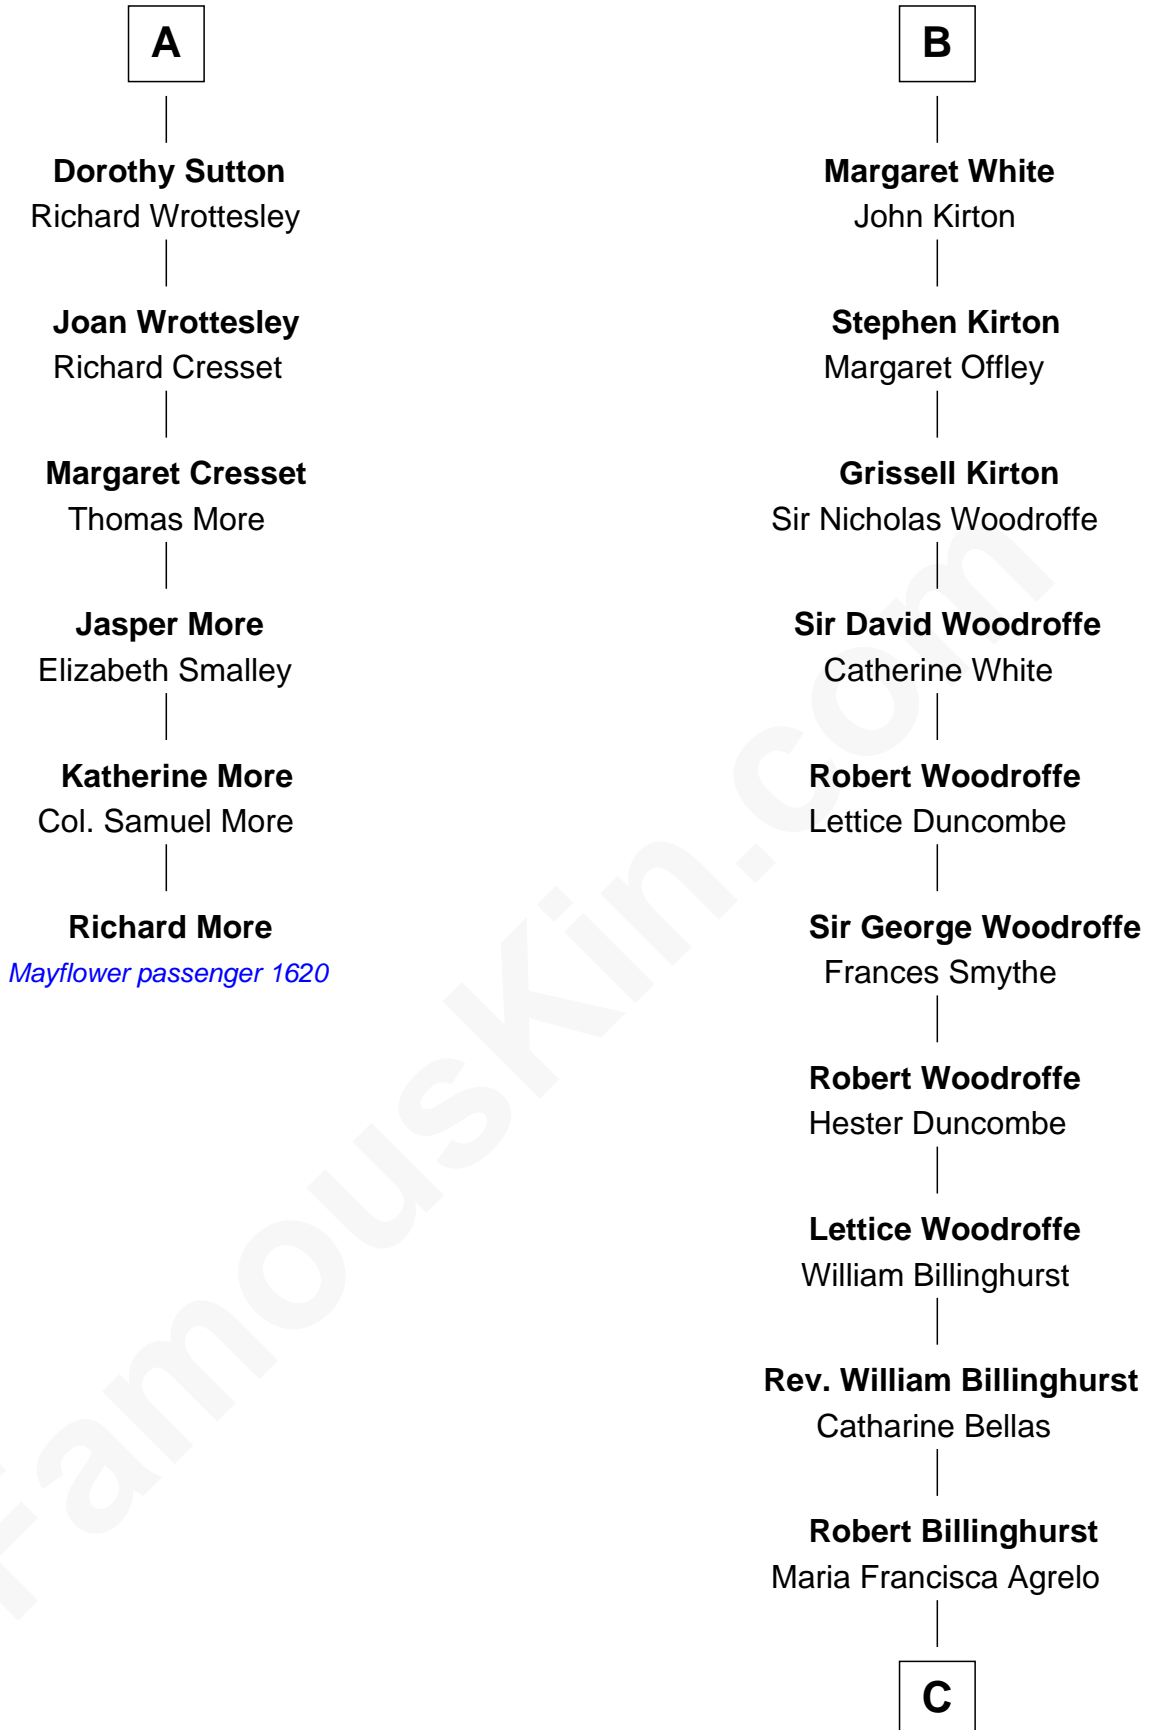

MAYFLOWER

FamousKin.com Relationship Chart of Richard More

(c1614 - c1696) Mayflower passenger 1620

12th cousin 8 times removed of

Susana Ferrari Billinghurst
Argentine Aviation Pioneer

Bartholomew de Badlesmere
Margaret de Clare

Elizabeth de Badlesmere
Sir Edmund Mortimer

Sir Roger de Mortimer
Philippa de Montagu

Edmund Mortimer
Philippa Plantagenet

Elizabeth Mortimer
Sir Henry Percy

Elizabeth Percy
Sir John Clifford

Thomas Clifford
Joan Dacre

Matilda Clifford
Sir Edmund Sutton

A

Maud de Badlesmere
John de Vere

Margaret de Vere
Henry de Beaumont

Sir John de Beaumont
Katherine de Everingham

Elizabeth Beaumont
Sir William Botreaux

Margaret Botreaux
Sir Robert Hungerford

Eleanor Hungerford
Sir John White

Robert White
Margaret Gainsford

B

C

Daniel Mariano Billinghamst

Mercedes Merzano

Lisandro Billinghamst

Ana Kidd