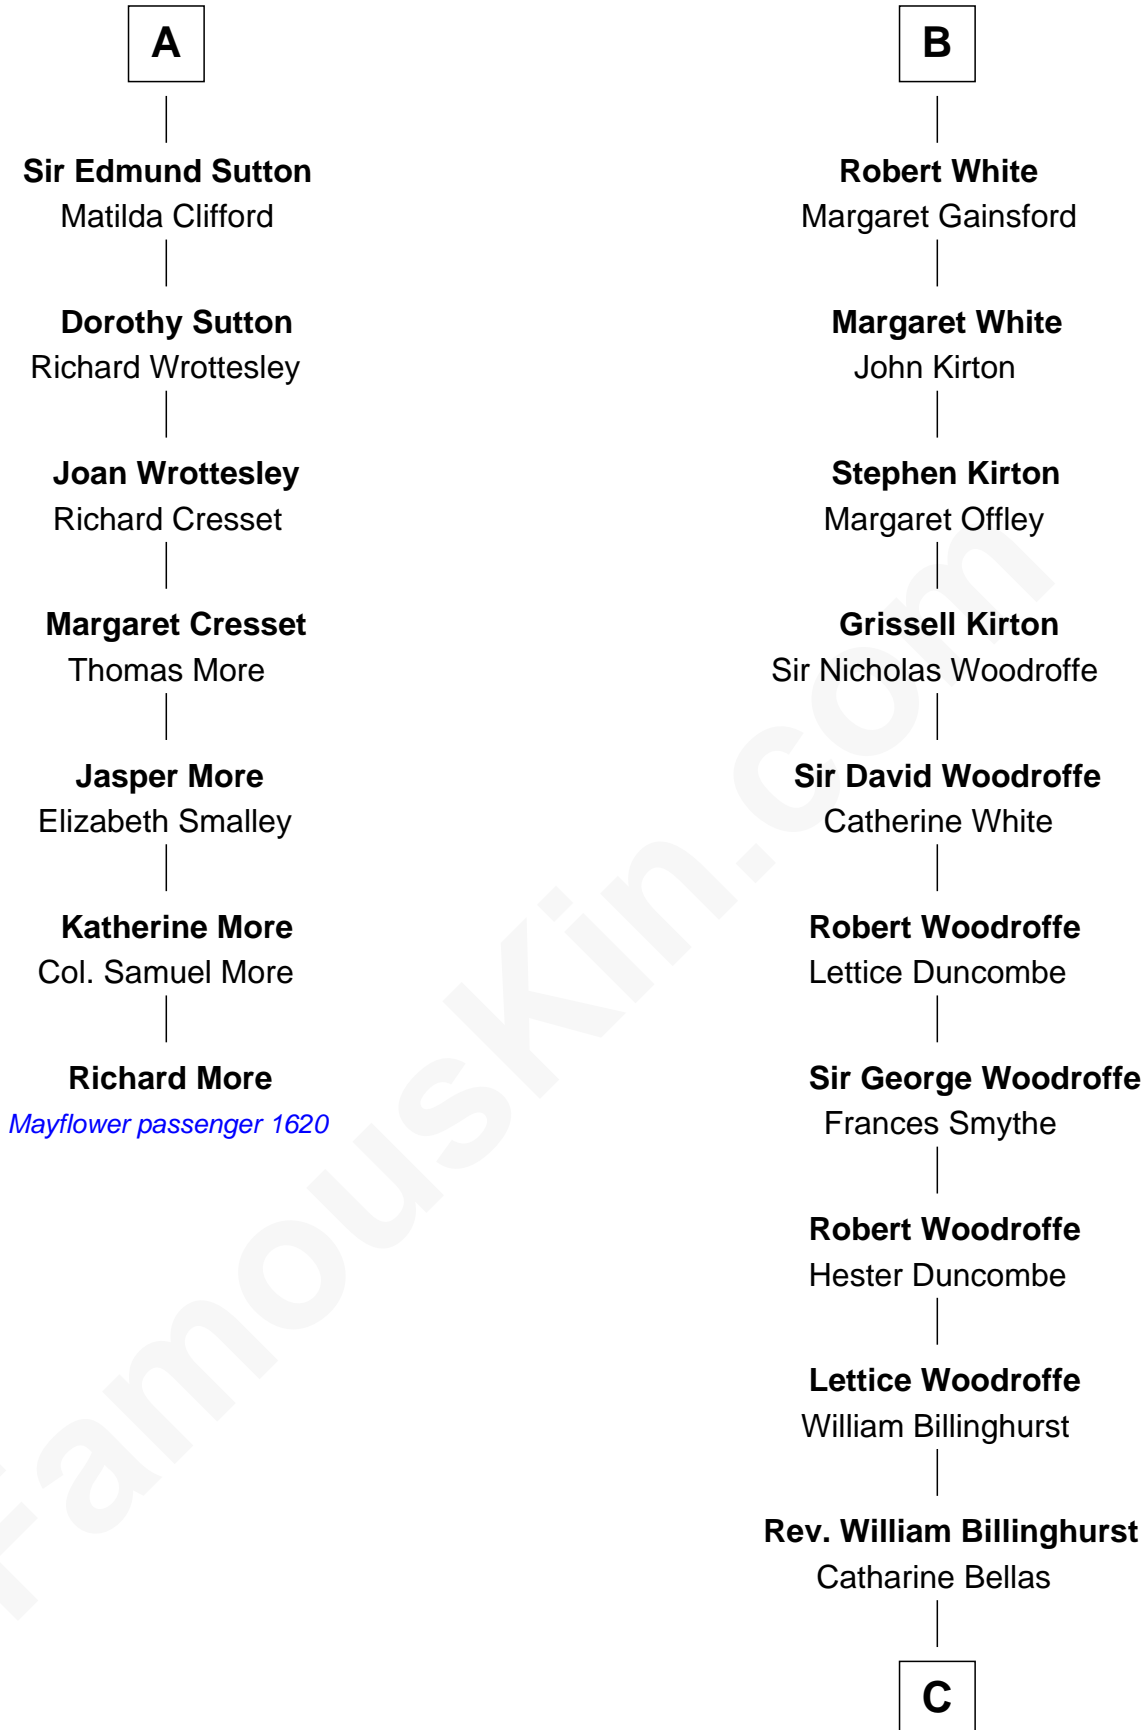

MAYFLOWER

FamousKin.com Relationship Chart of Richard More

(c1614 - c1696) Mayflower passenger 1620

13th cousin 8 times removed of

Susana Ferrari Billinghamurst
Argentine Aviation Pioneer

Sir Hugh le Despencer
Aveline Basset

Sir Hugh le Despencer
Isabella de Beauchamp

Sir Philip le Despencer
Margaret de Goushill

Sir Philip le Despencer
Joan de Cobham

Sir Philip le Despencer
Elizabeth - - - - -

Alice le Despenser
Sir John Sutton

Sir John Sutton
Constance Blount

Sir John Sutton
Elizabeth Berkeley

A

Eleanor le Despencer
Sir Hugh de Courtenay

Sir Hugh de Courtenay
Agnes de St. John

Sir Thomas de Courtenay
Muriel de Moels

Margaret Courtenay
Thomas Peverell

Katherine Peverell
Sir Walter Hungerford

Sir Robert Hungerford
Margaret Botreaux

Eleanor Hungerford
Sir John White

B

C

Robert Billinghamurst

Maria Francisca Agrelo

Daniel Mariano Billinghamurst