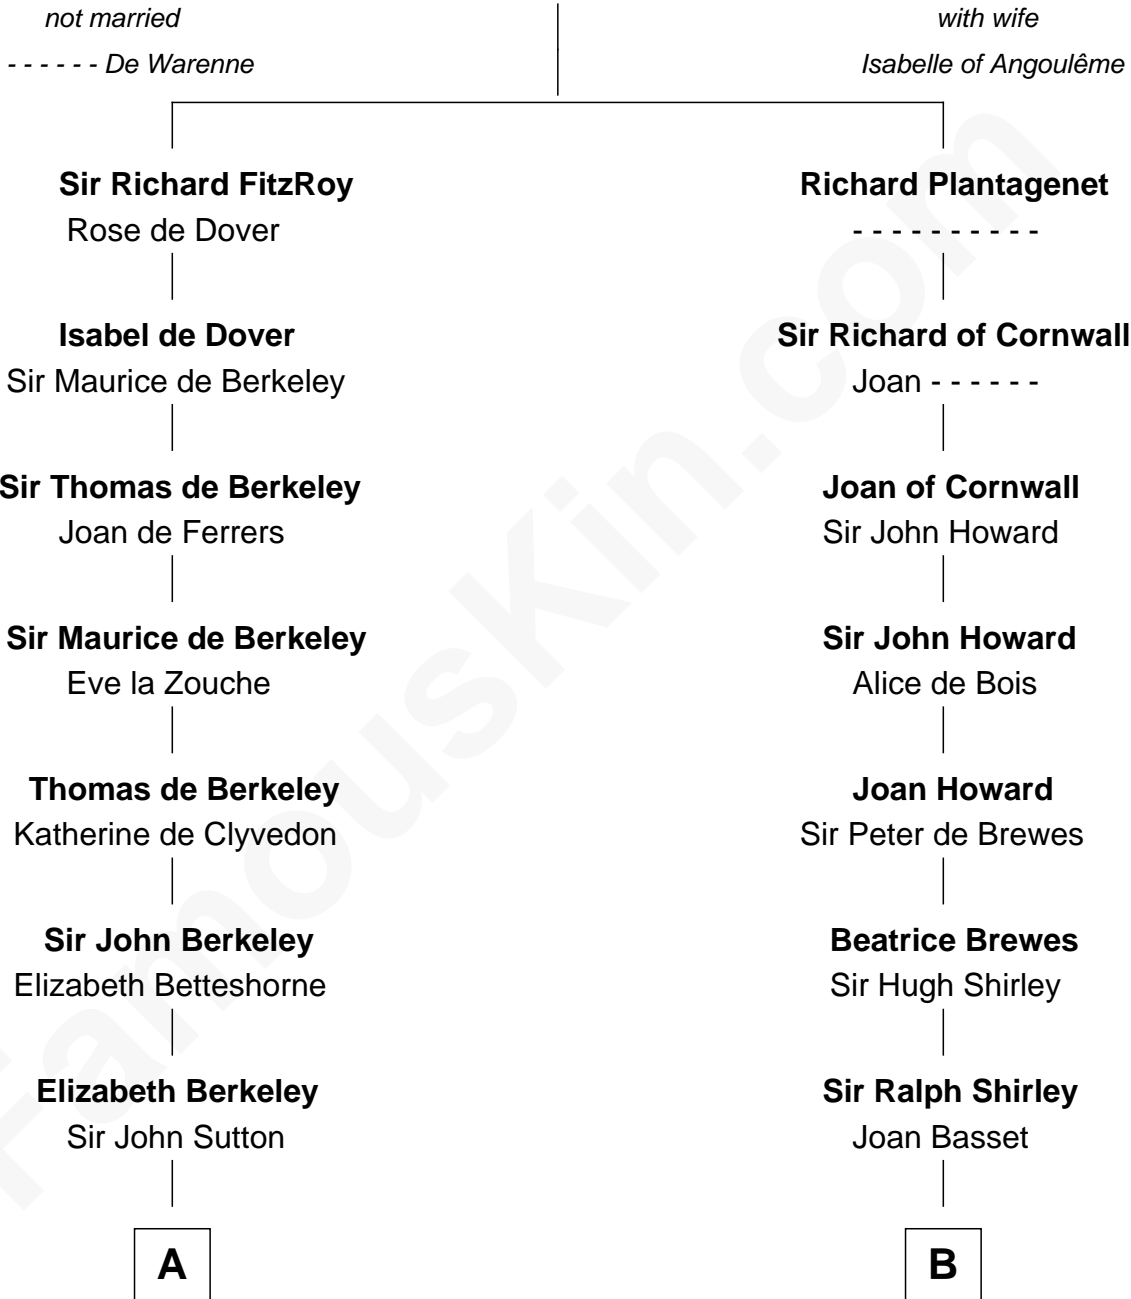

MAYFLOWER

FamousKin.com Relationship Chart of

Richard More

(c1614 - c1696) Mayflower passenger 1620

13th cousin 7 times removed of

Eugene Foss

45th Governor of Massachusetts

John, King of England

C

—
Susanna Hallett
Col. Heman Bangs

—
Amanda Bangs
Samuel Bartlett Foss

—
George Edmund Foss
Marcia Cordelia Noble

—
Eugene Foss
45th Governor of Massachusetts

FamousKin.com