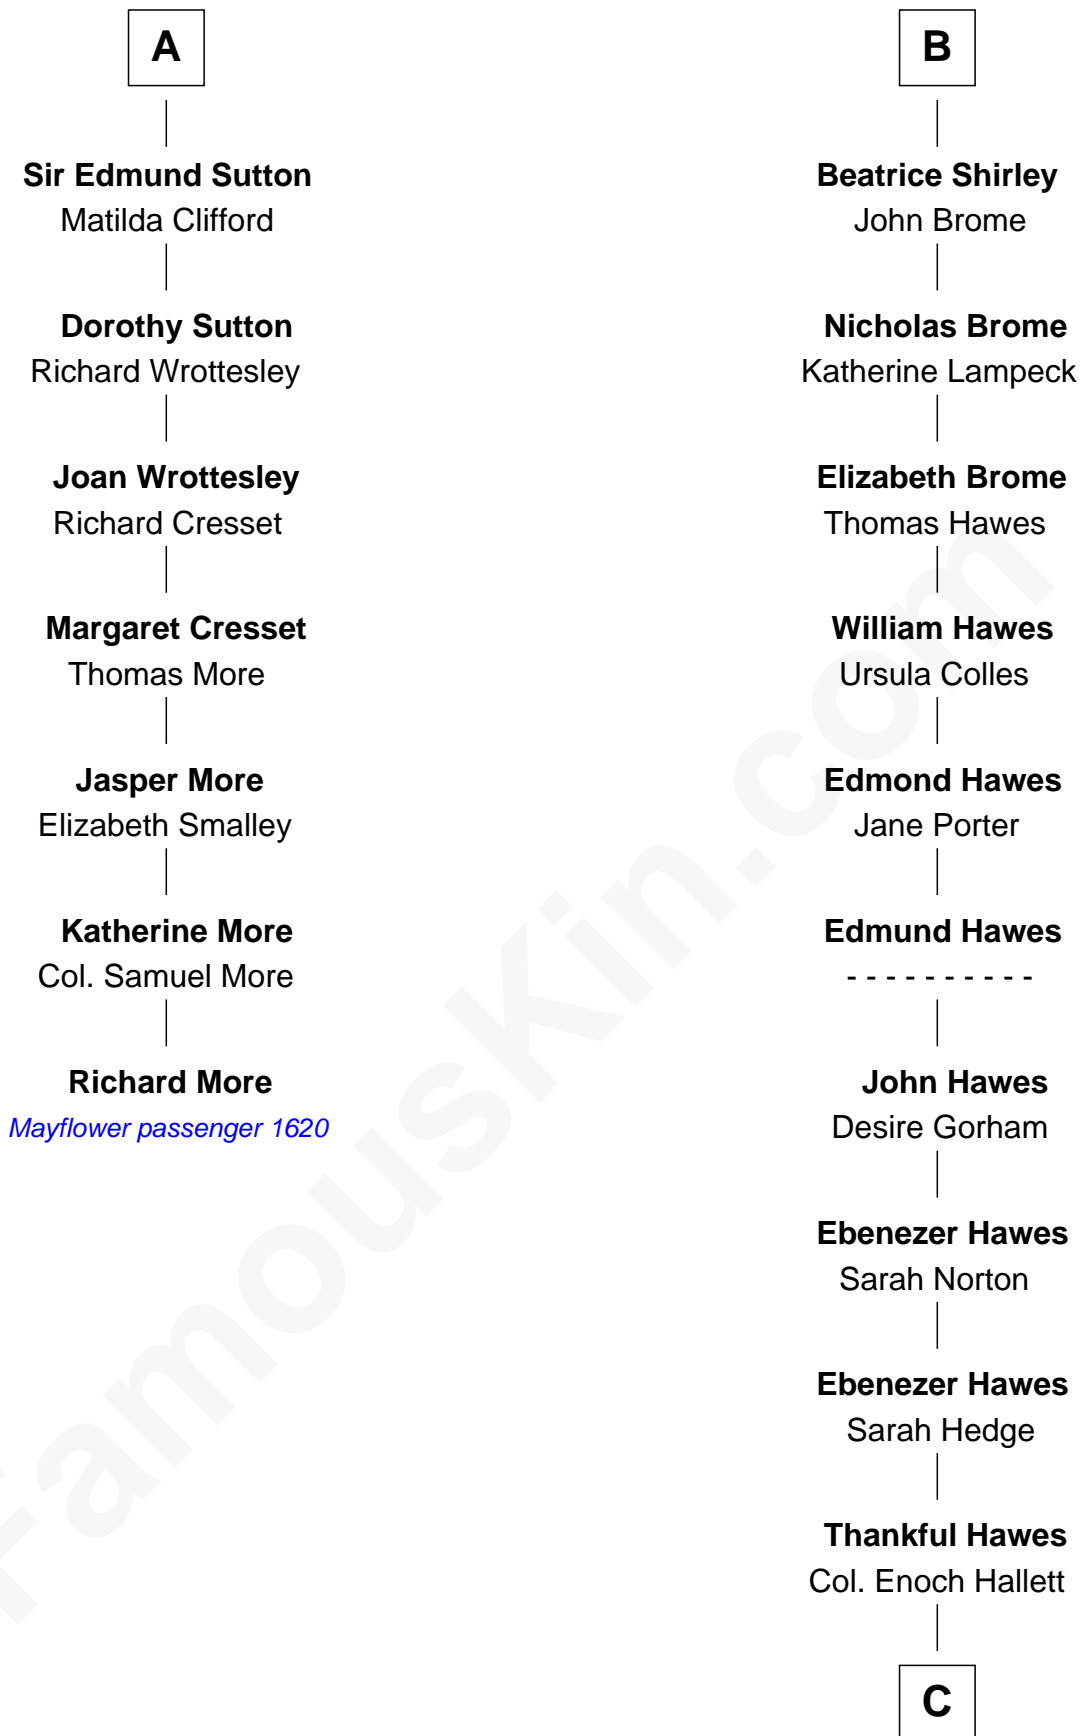

MAYFLOWER

FamousKin.com Relationship Chart of

Richard More

(c1614 - c1696) Mayflower passenger 1620

13th cousin 7 times removed of

Eugene Foss

45th Governor of Massachusetts

John, King of England

C

—
Susanna Hallett
Col. Heman Bangs

—
Amanda Bangs
Samuel Bartlett Foss

—
George Edmund Foss
Marcia Cordelia Noble

—
Eugene Foss
45th Governor of Massachusetts

FamousKin.com