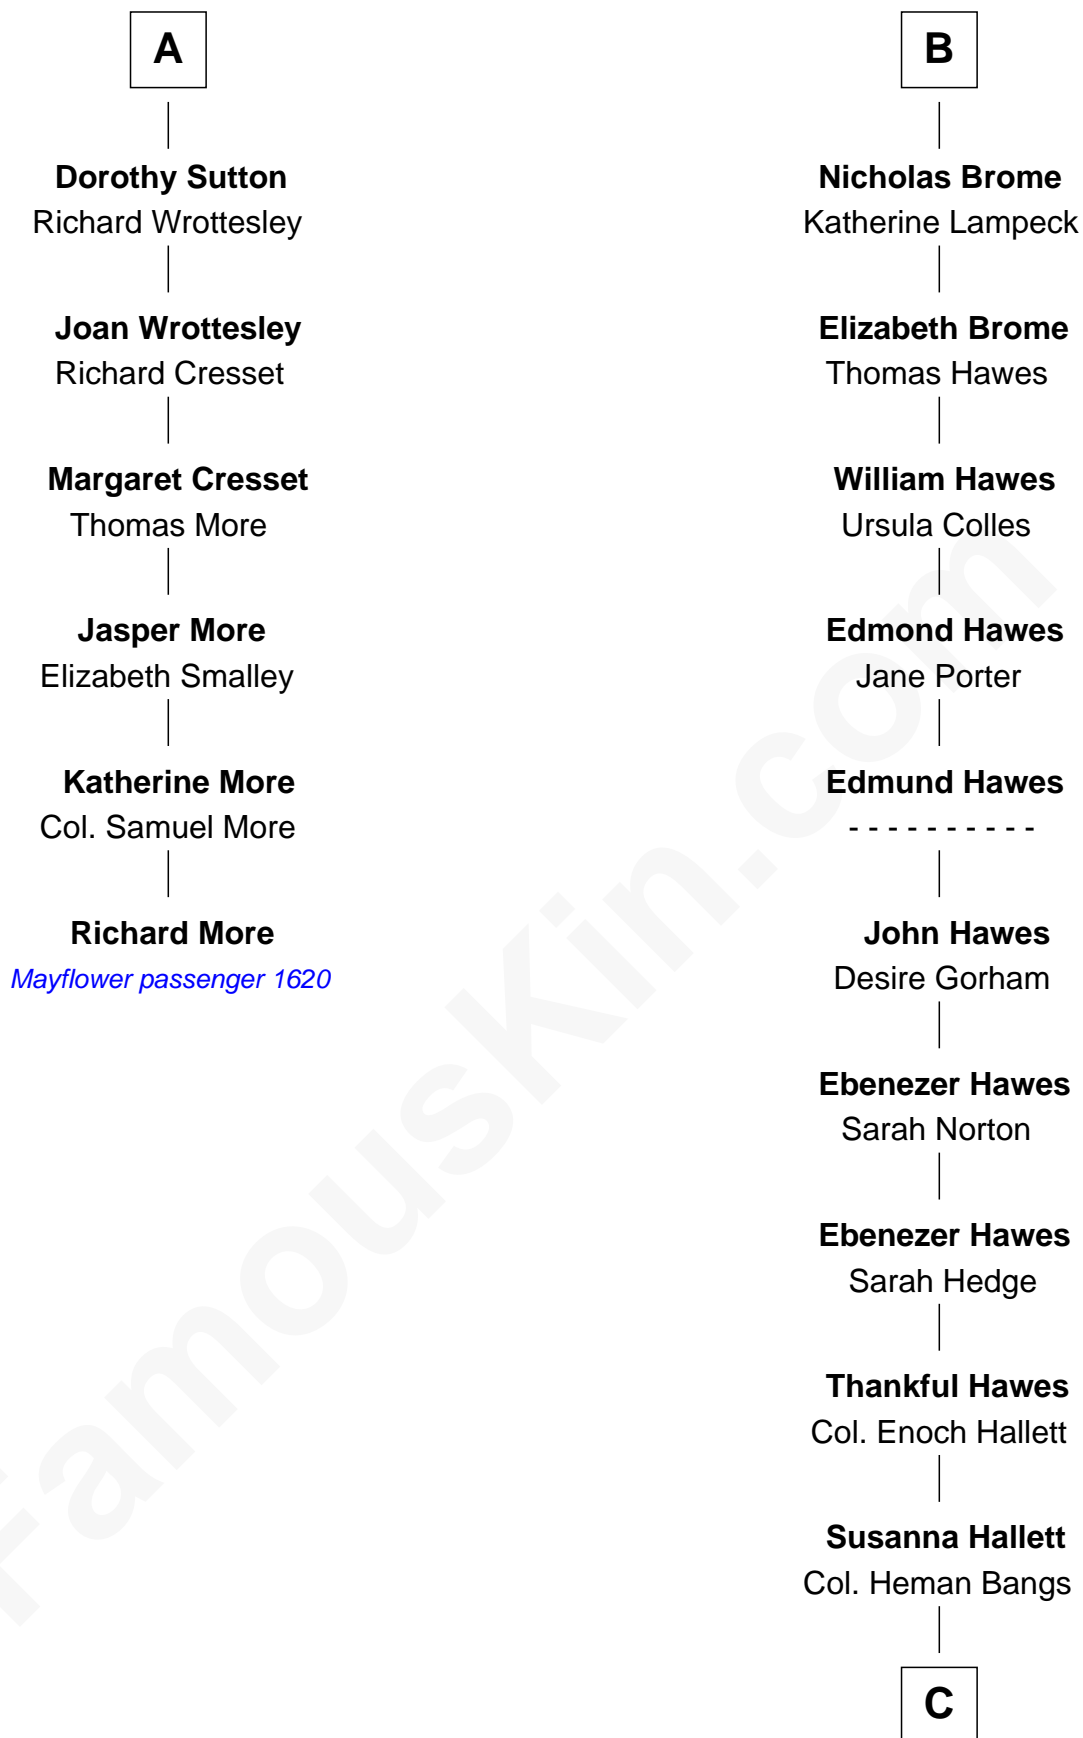

**MAYFLOWER**

# FamousKin.com Relationship Chart of

**Richard More**

(c1614 - c1696) *Mayflower passenger 1620*

12th cousin 7 times removed of

**Eugene Foss**

*45th Governor of Massachusetts*

**Sir James de Audley**

Ela Longespee

Katherine Giffard

**Sir Nicholas Audley**

Joan Martin

**Alice de Audley**

Sir Hugh de Meynell

**Isabel de Meynell**

Sir Thomas de Shirley

**Sir Hugh Shirley**

Beatrice Brewes

**Sir Ralph Shirley**

Joan Basset

**Beatrice Shirley**

John Brome

**B**

**C**

—  
**Amanda Bangs**