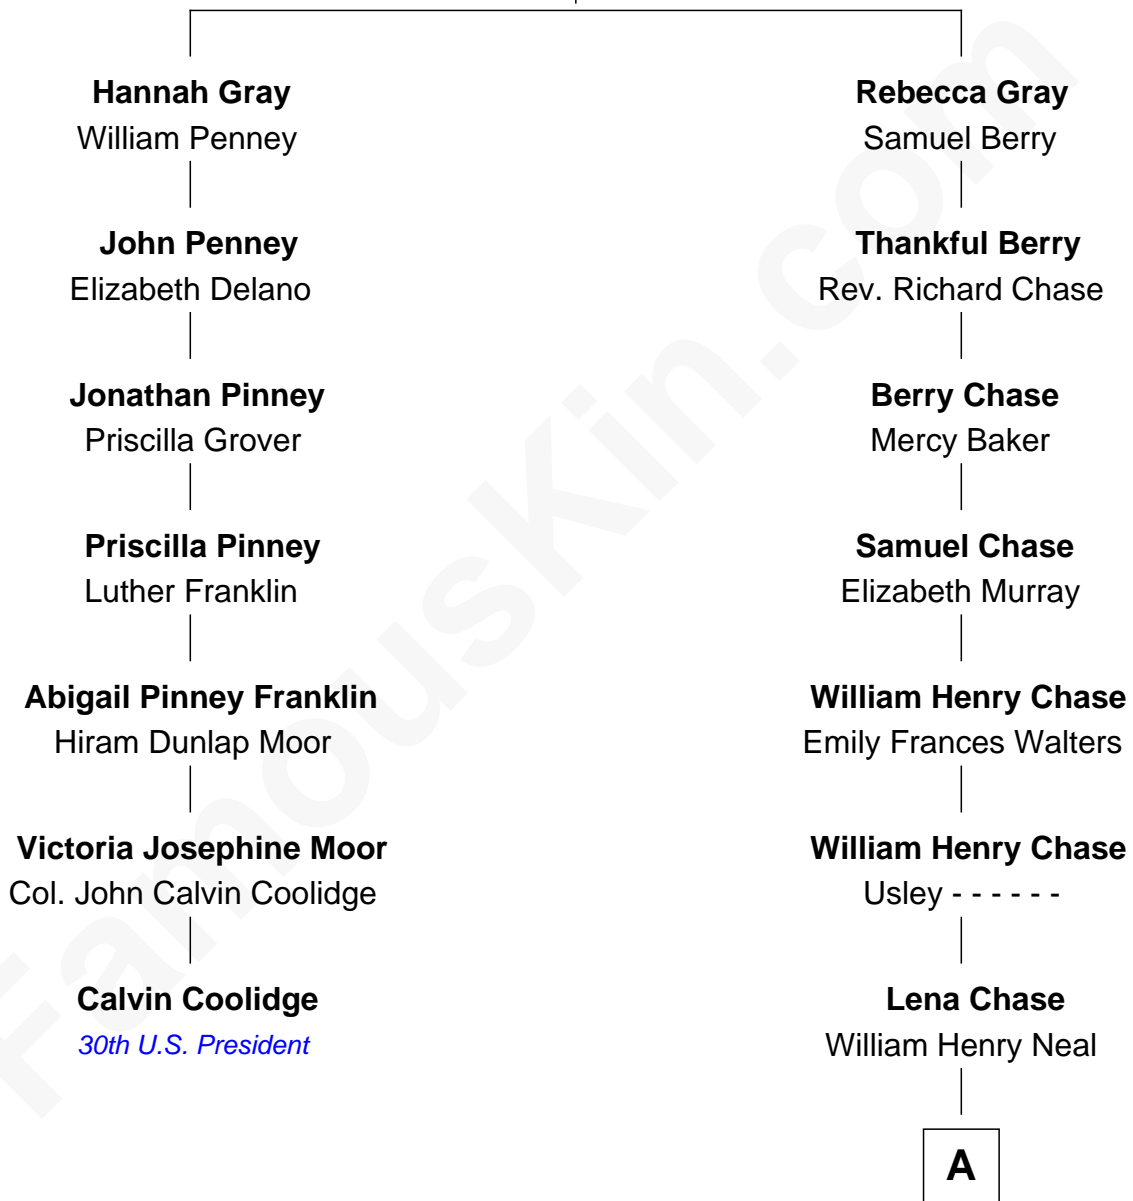

FamousKin.com Relationship Chart of

Calvin Coolidge

30th U.S. President

6th cousin 4 times removed of

Pete Buttigieg

19th U.S. Secretary of Transportation

William Gray
Rebecca Dillingham

A

William Caswell Neal

Maye Louise Rasar

Zoe Anne Neal

Dr. John Willard Montgomery

Jennifer Anne Montgomery

Joseph Anthony Buttigieg

Pete Buttigieg

U.S. Secretary of Transportation