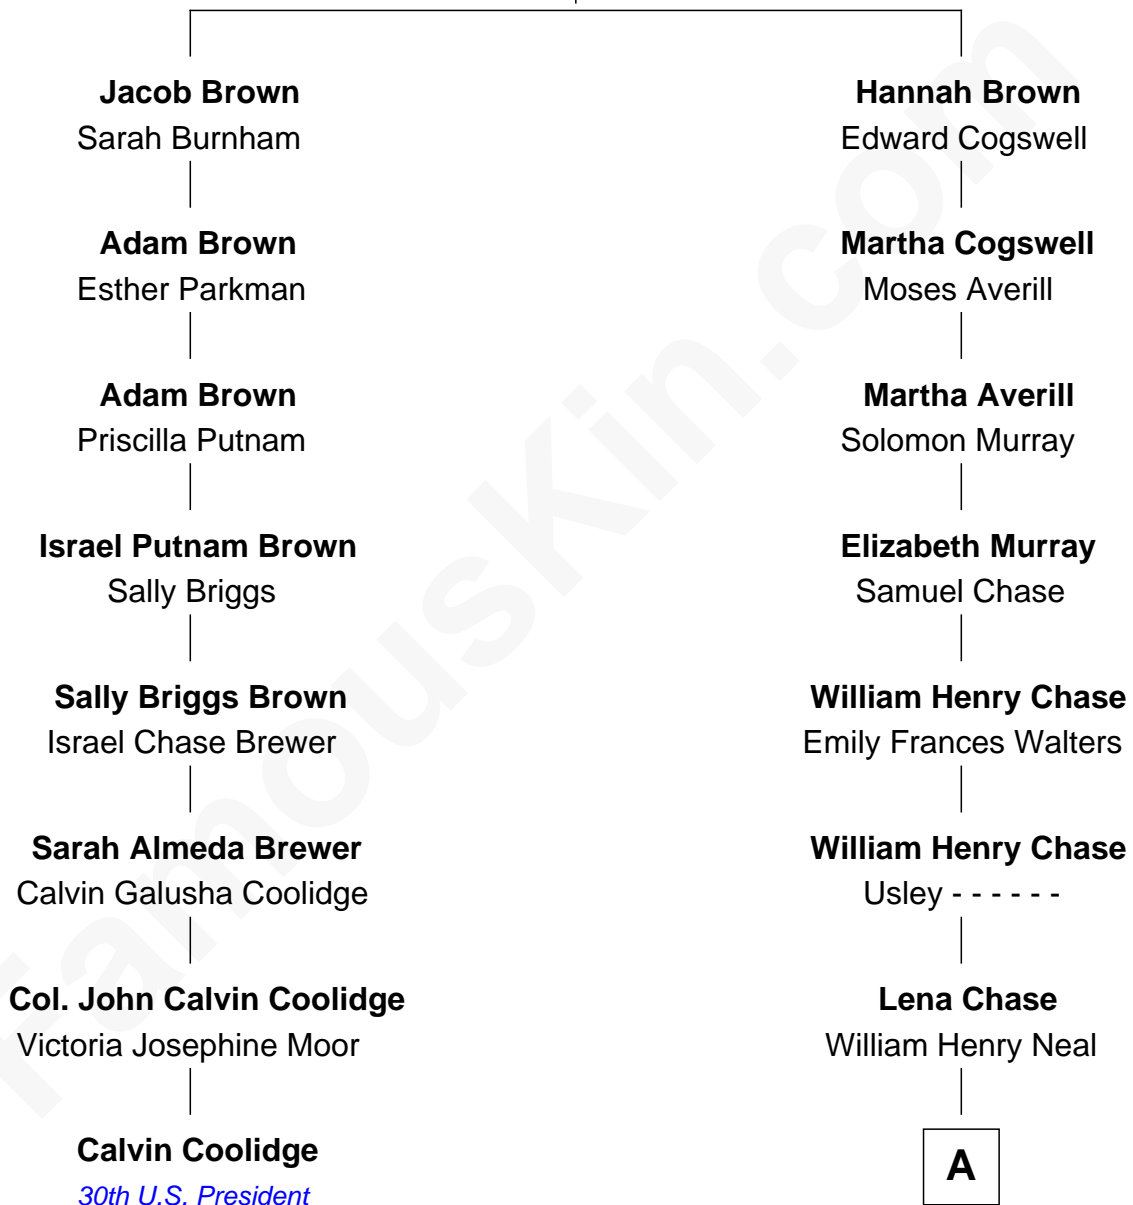

FamousKin.com Relationship Chart of

Calvin Coolidge

30th U.S. President

7th cousin 3 times removed of

Pete Buttigieg

19th U.S. Secretary of Transportation

Nathaniel Brown

Judith Perkins

A

William Caswell Neal

Maye Louise Rasar

Zoe Anne Neal

Dr. John Willard Montgomery

Jennifer Anne Montgomery

Joseph Anthony Buttigieg

Pete Buttigieg