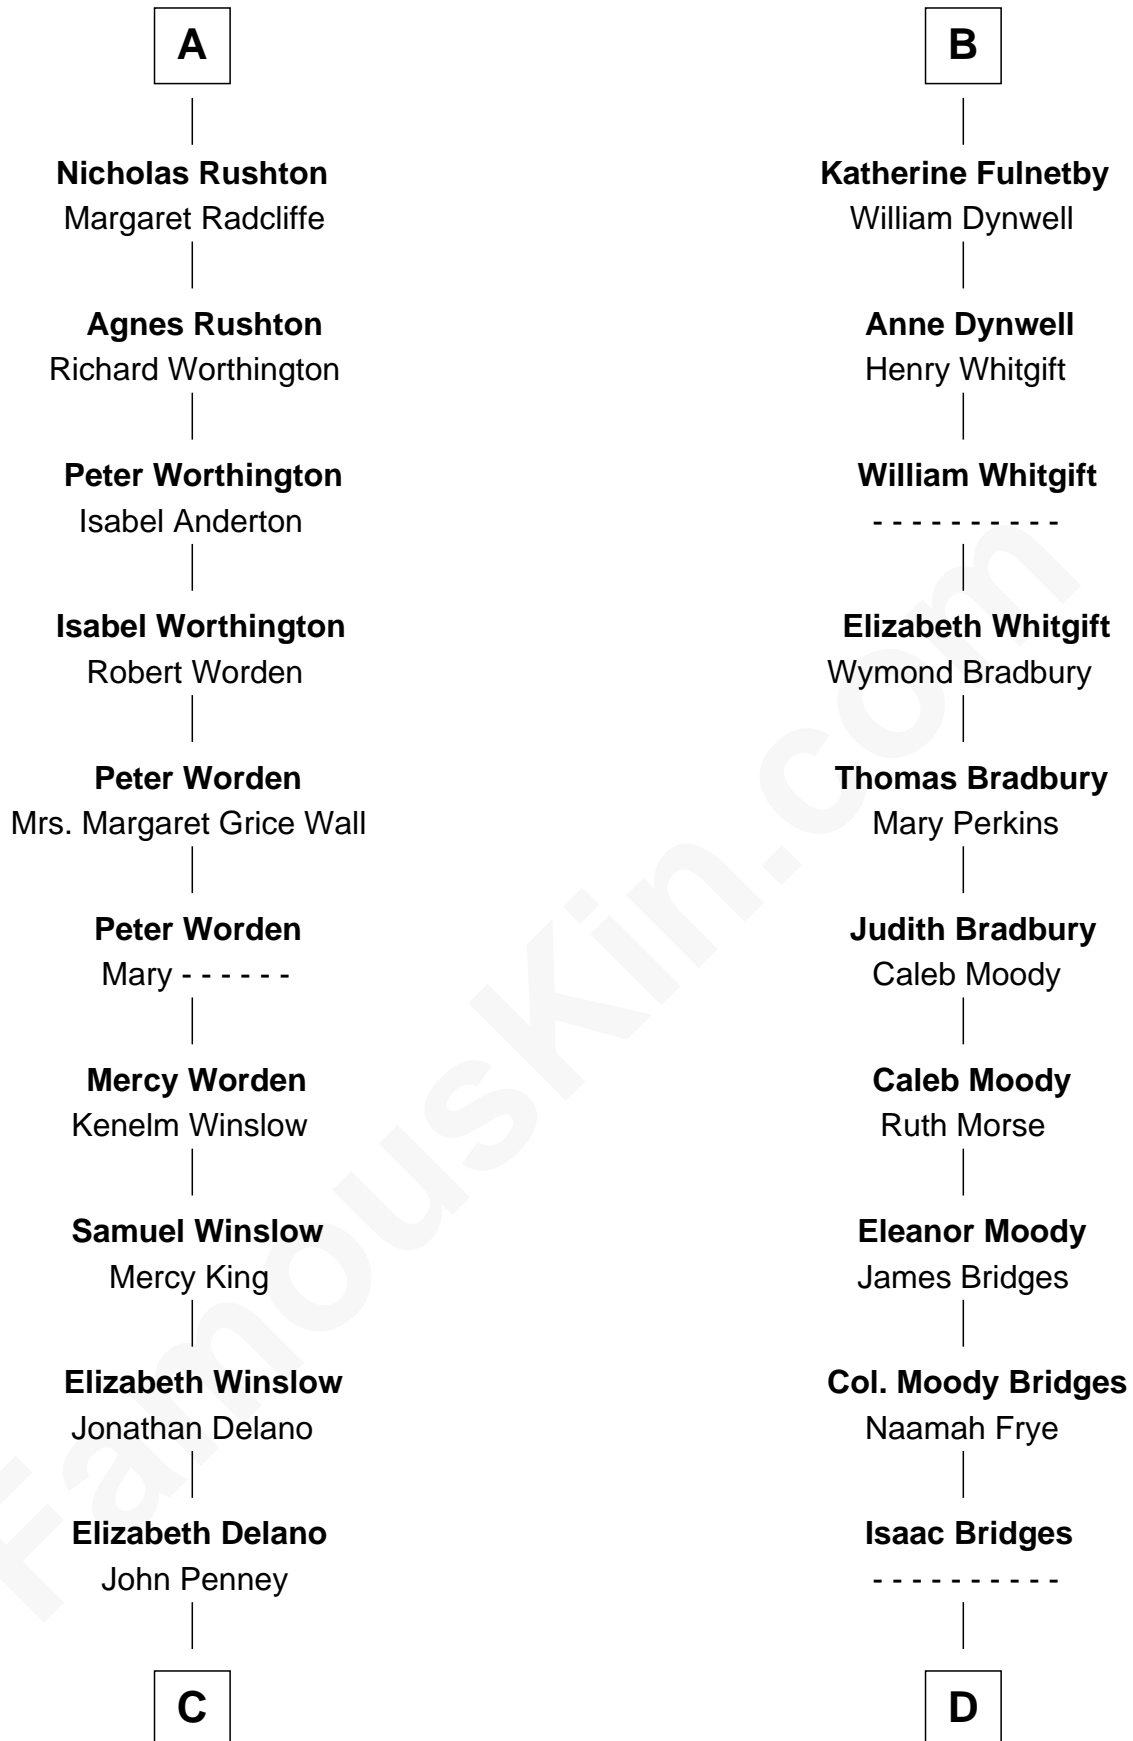

FamousKin.com Relationship Chart of

Calvin Coolidge

30th U.S. President

21st cousin of

Owen Brewster

54th Governor of Maine

Sir William de Ros

Eustache Fitz Ralph

C

Jonathan Pinney

Priscilla Grover

Priscilla Pinney

Luther Franklin

Abigail Pinney Franklin

Hiram Dunlap Moor

Victoria Josephine Moor

Owen W. Bridges

Lydia A. -----

Carrie S. Bridges

William Edmund Brewster

Owen Brewster

54th Governor of Maine

FamousKin.com