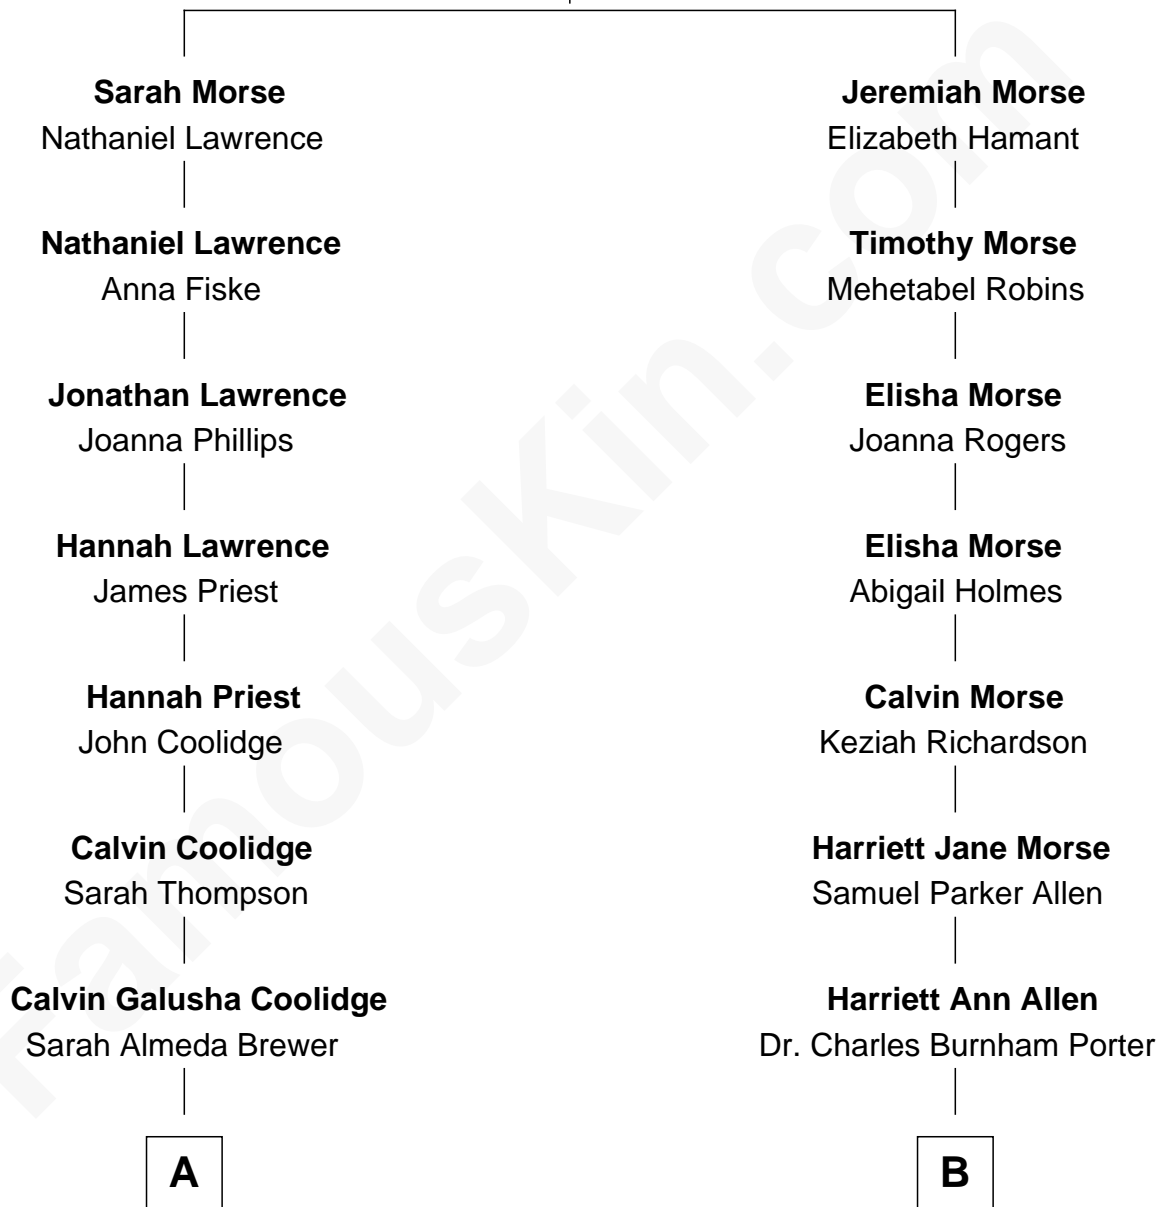

FamousKin.com Relationship Chart of

Calvin Coolidge

30th U.S. President

8th cousin 1 time removed of

Story Musgrave

NASA Astronaut

Joseph Morse

Hannah Phillips

A

Col. John Calvin Coolidge

Victoria Josephine Moor

Calvin Coolidge

30th U.S. President

B

Edith Elise Porter

Dr. Percy B. Musgrave

Percy Musgrave

Marguerite Swann

Story Musgrave

NASA Astronaut

FamousKin.com