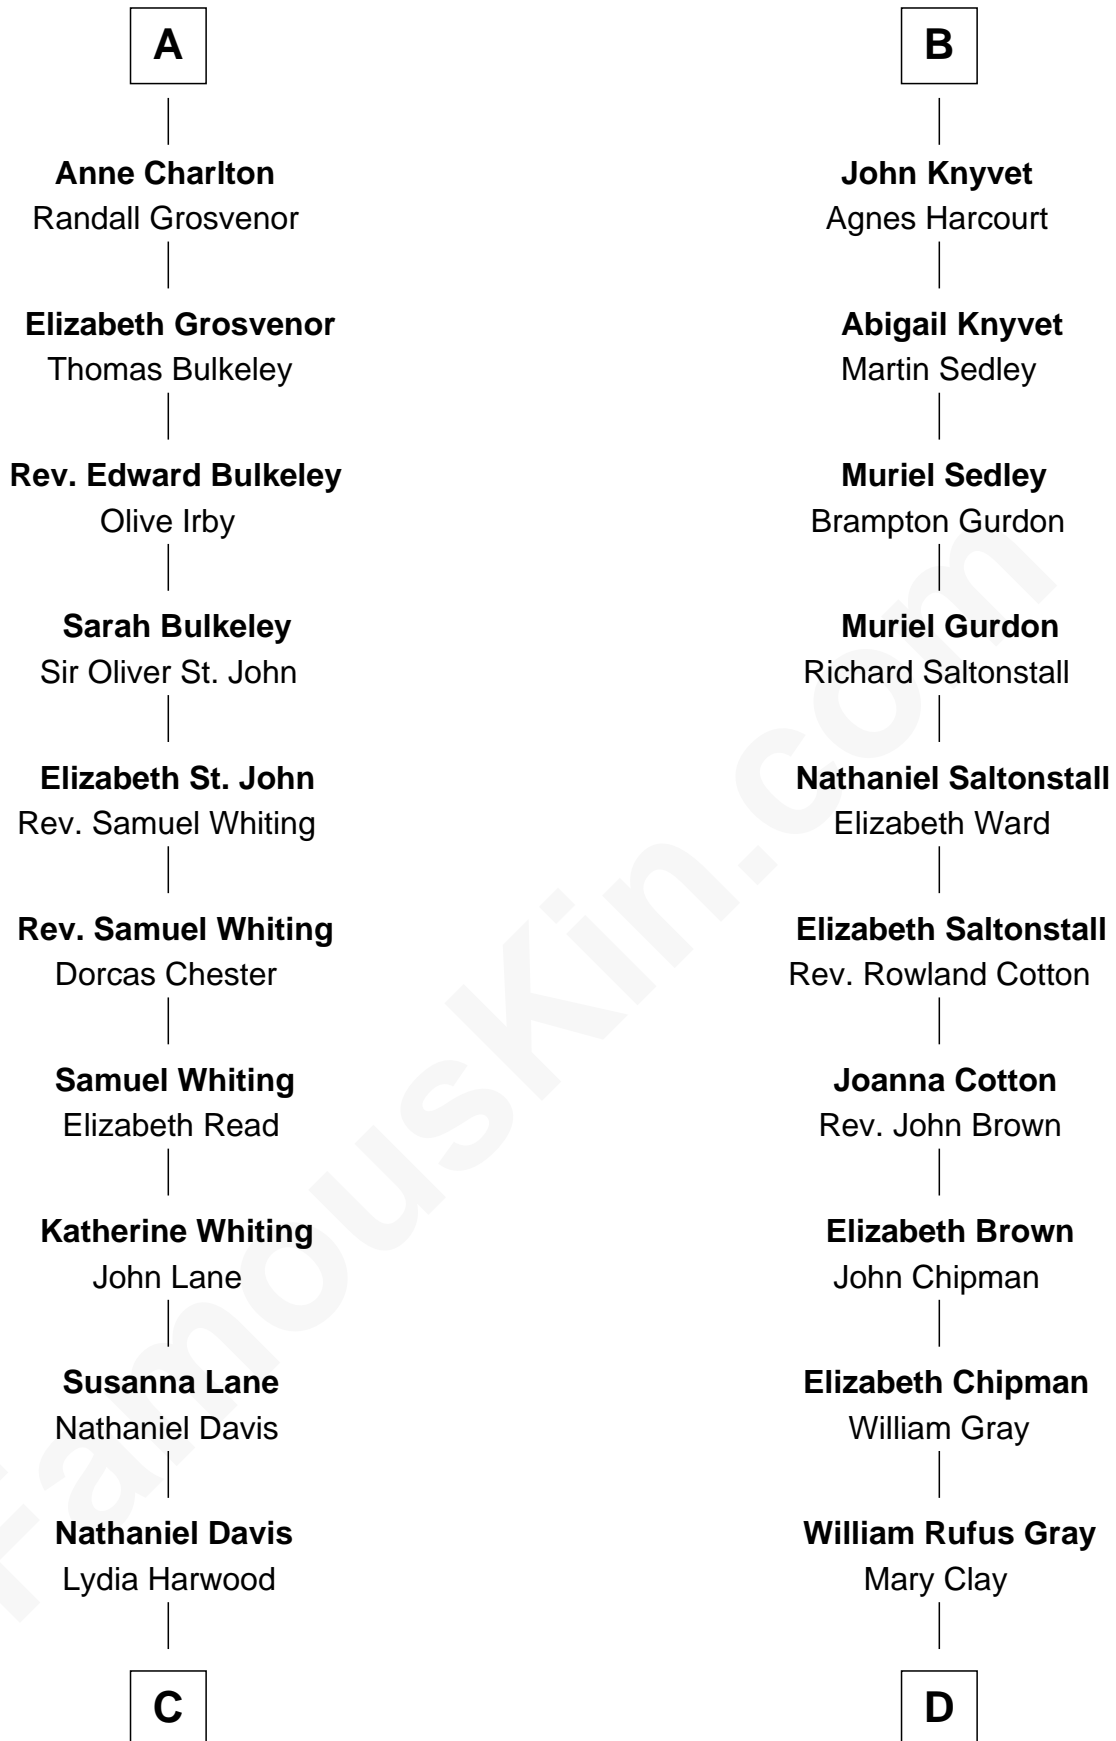

FamousKin.com Relationship Chart of

Calvin Coolidge

30th U.S. President

20th cousin 1 time removed of

Story Musgrave

NASA Astronaut

Sir Alan la Zouche

Eleanor de Segrave

C

Mary Davis
John Dunlap Moor

Hiram Dunlap Moor
Abigail Pinney Franklin

Victoria Josephine Moor
Col. John Calvin Coolidge

Calvin Coolidge
30th U.S. President

D

William Gray
Sarah Frances Loring

Edward Gray
Elizabeth Gray Story