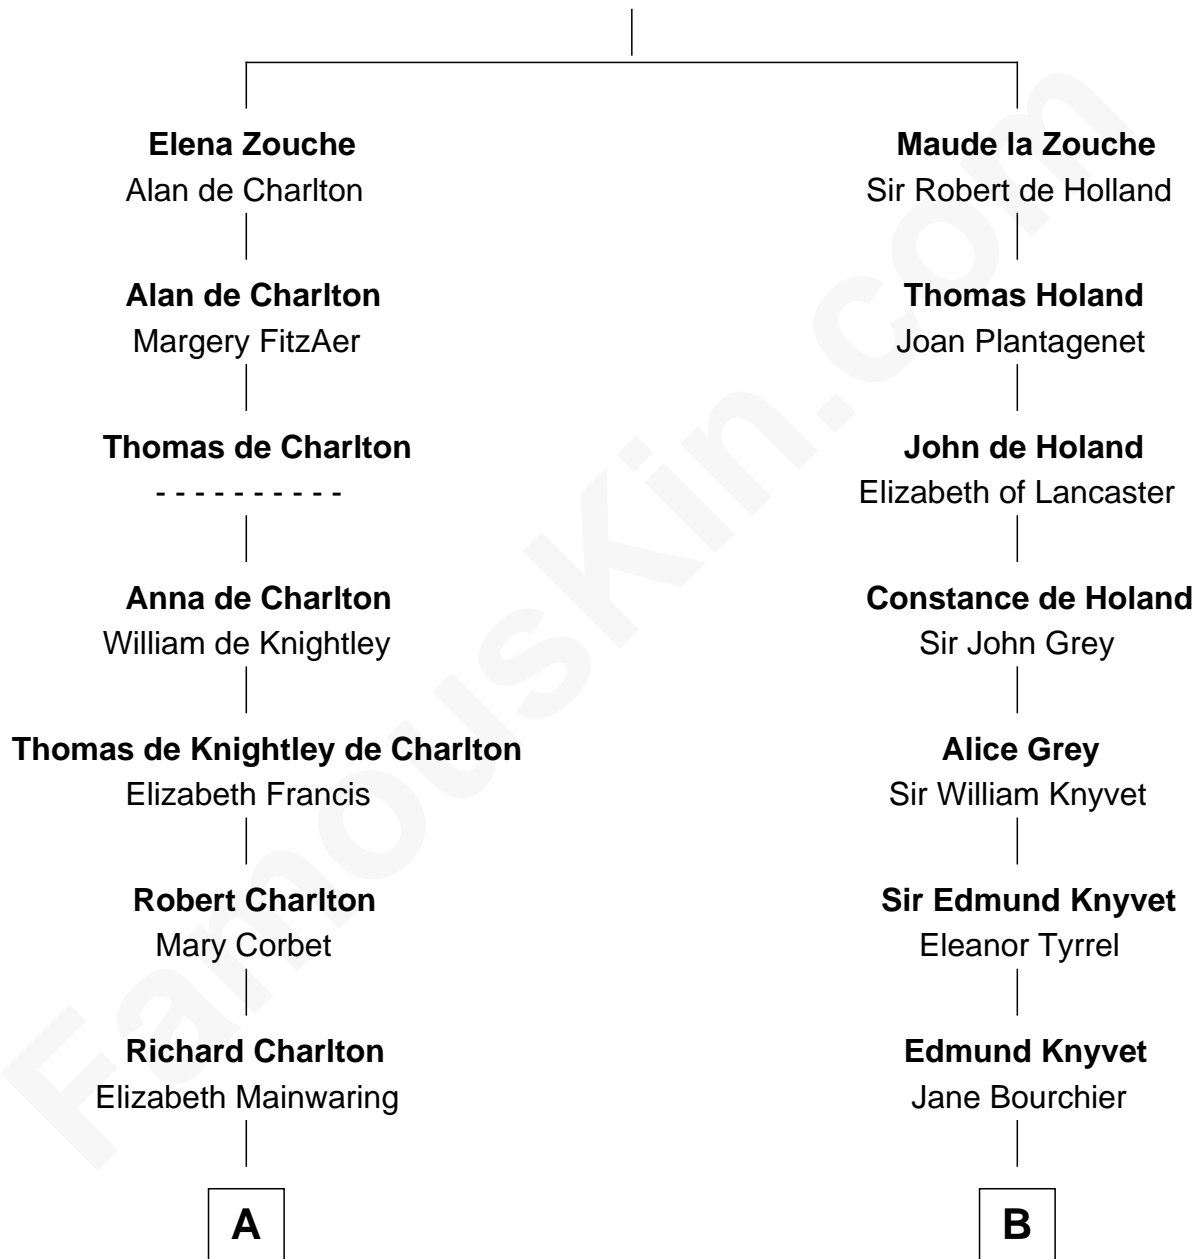

FamousKin.com Relationship Chart of

Calvin Coolidge

30th U.S. President

20th cousin 1 time removed of

Story Musgrave

NASA Astronaut

Sir Alan la Zouche

Eleanor de Segrave

C

Mary Davis
John Dunlap Moor

Hiram Dunlap Moor
Abigail Pinney Franklin

Victoria Josephine Moor
Col. John Calvin Coolidge

Calvin Coolidge
30th U.S. President

D

William Gray
Sarah Frances Loring

Edward Gray
Elizabeth Gray Story

Marguerite Gray
John Butler Swann

Marguerite Swann
Percy Musgrave

Story Musgrave
NASA Astronaut

FamousKin.com