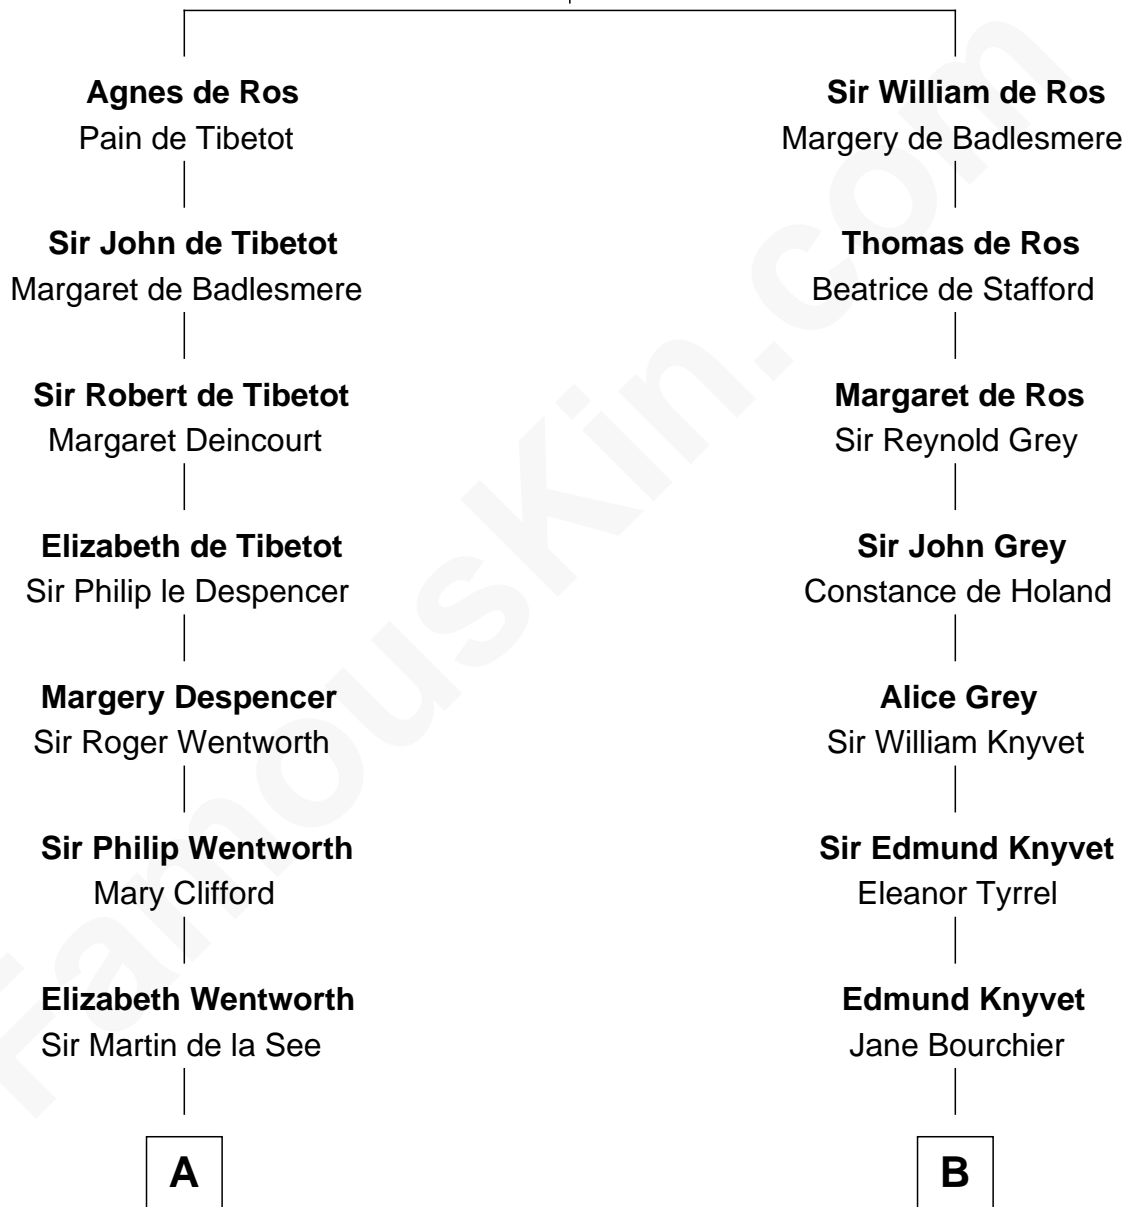

FamousKin.com Relationship Chart of

Calvin Coolidge

30th U.S. President

17th cousin 4 times removed of

Horace Gray

U.S. Supreme Court Justice

William de Ros

Maude de Vaux

FamousKin.com