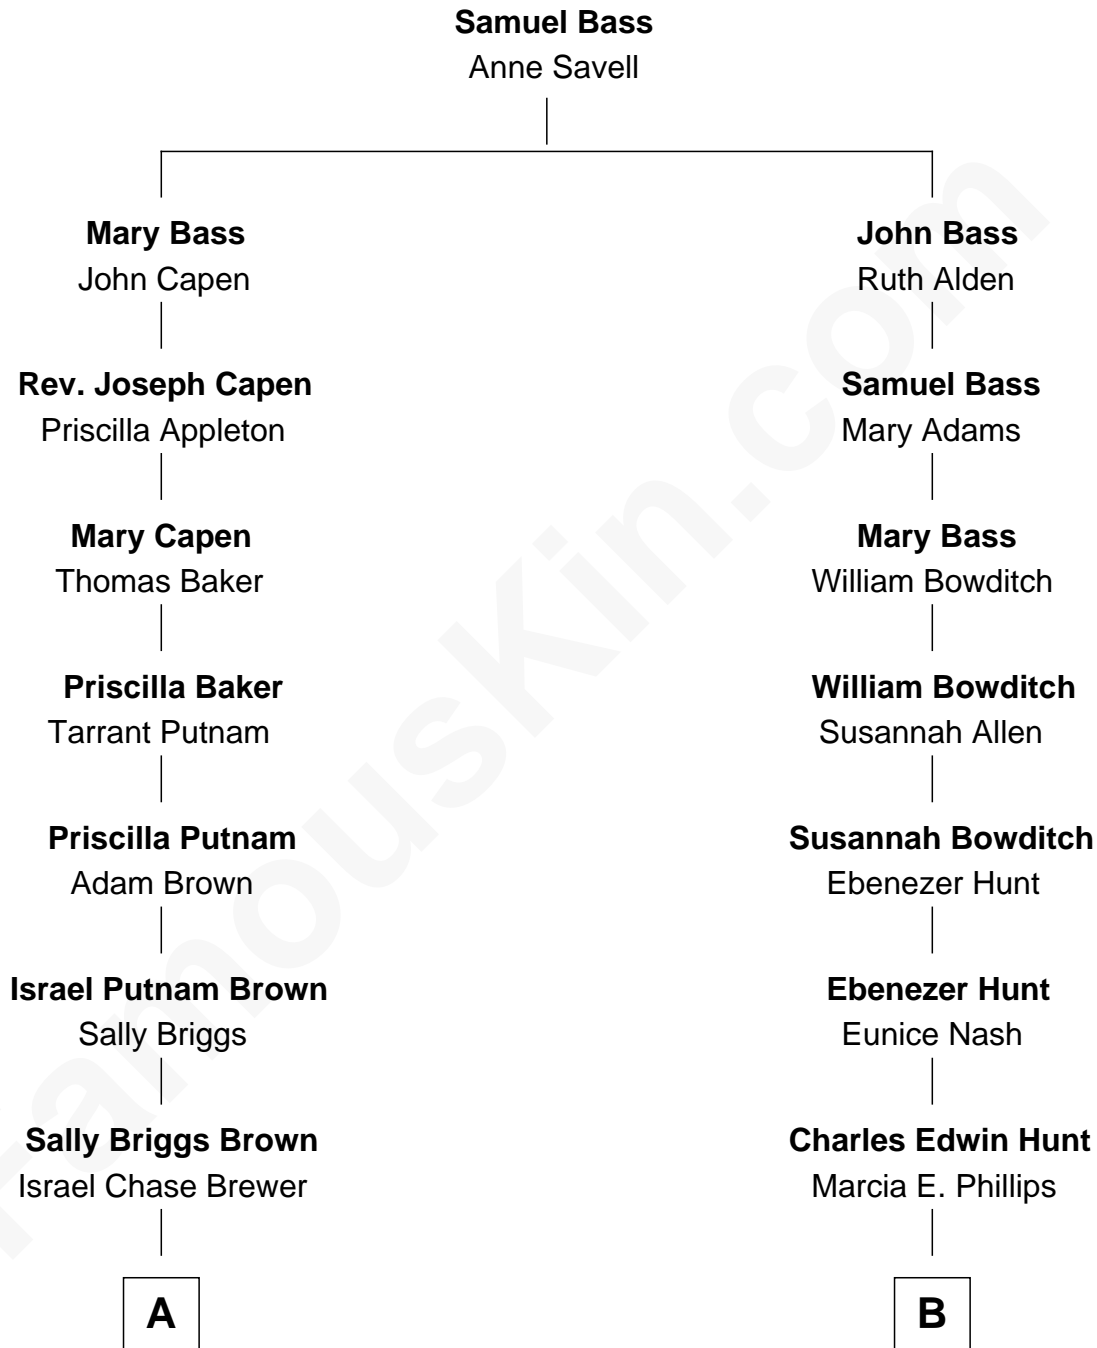

FamousKin.com Relationship Chart of

Calvin Coolidge

30th U.S. President

9th cousin 1 time removed of

Linda Hunt

TV and Movie Actress

A

Sarah Almeda Brewer
Calvin Galusha Coolidge