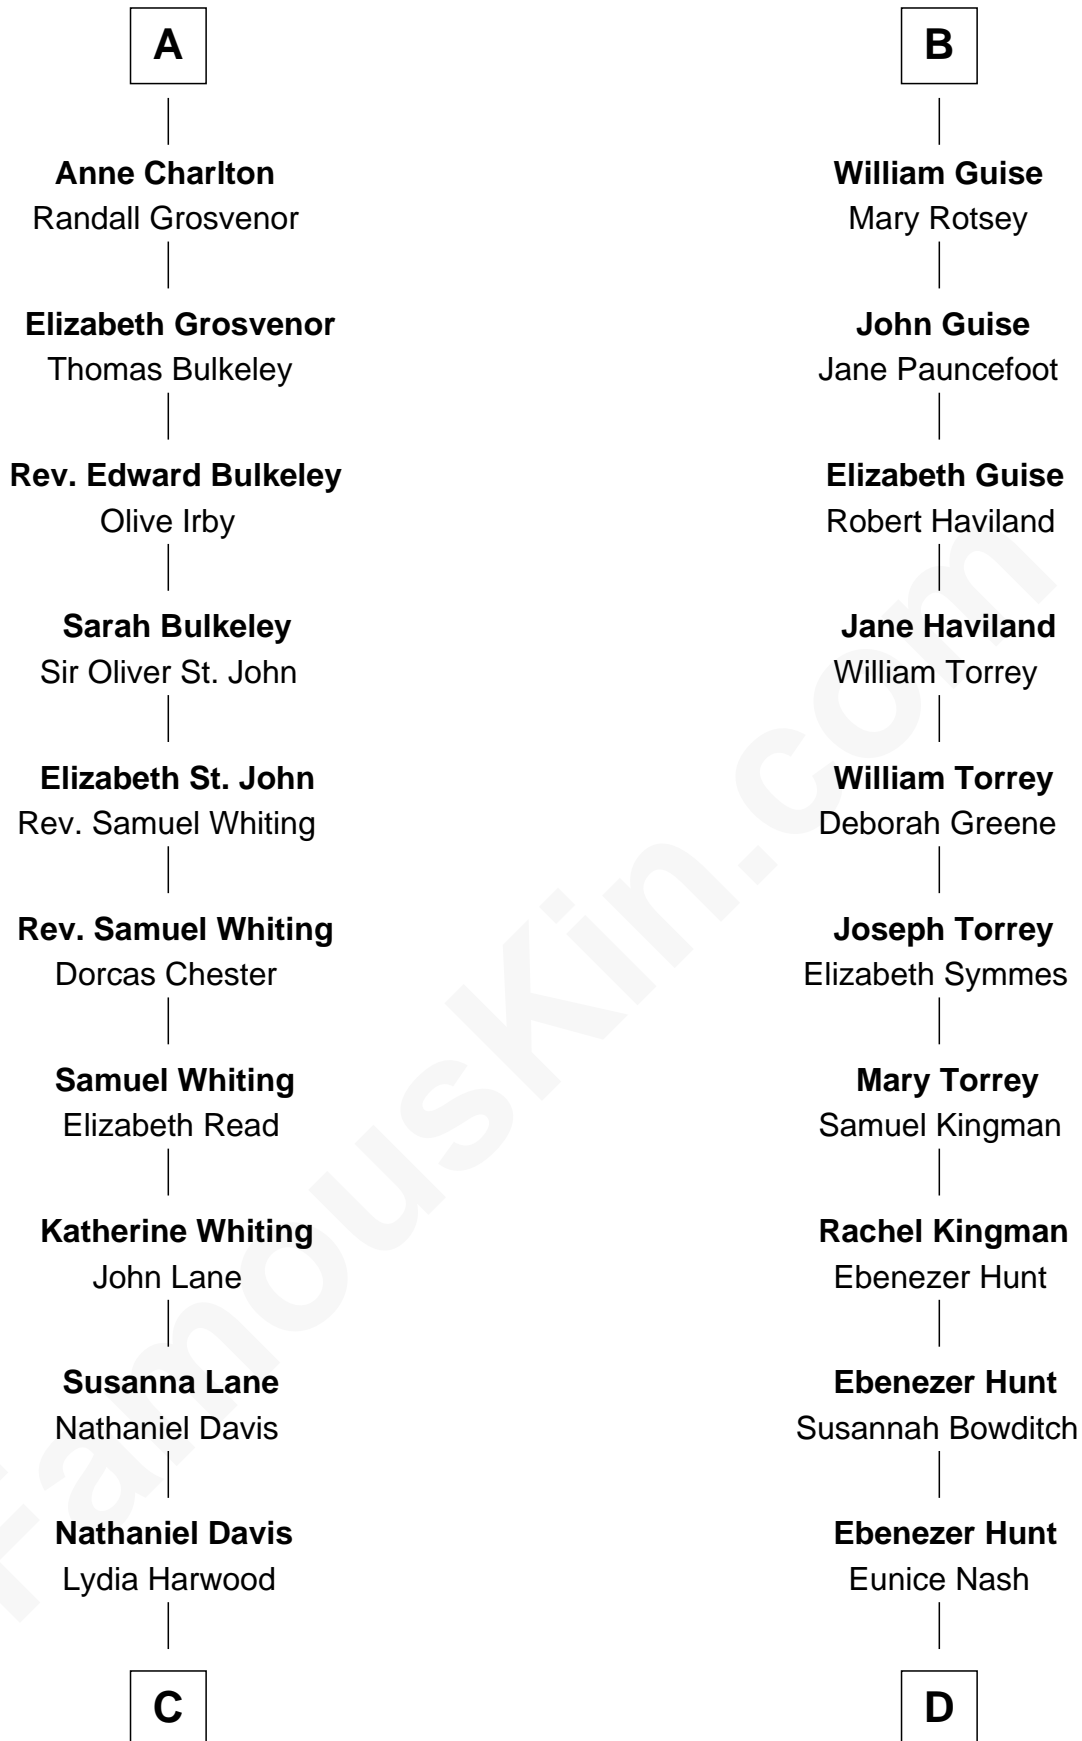

# FamousKin.com Relationship Chart of

**Calvin Coolidge**

*30th U.S. President*

20th cousin 1 time removed of

**Linda Hunt**

*TV and Movie Actress*

**Sir Alan la Zouche**

Eleanor de Segrave

**C**

**Mary Davis**  
John Dunlap Moor

**Hiram Dunlap Moor**  
Abigail Pinney Franklin

**Victoria Josephine Moor**  
Col. John Calvin Coolidge

**Calvin Coolidge**  
*30th U.S. President*

**D**

**Charles Edwin Hunt**  
Marcia E. Phillips