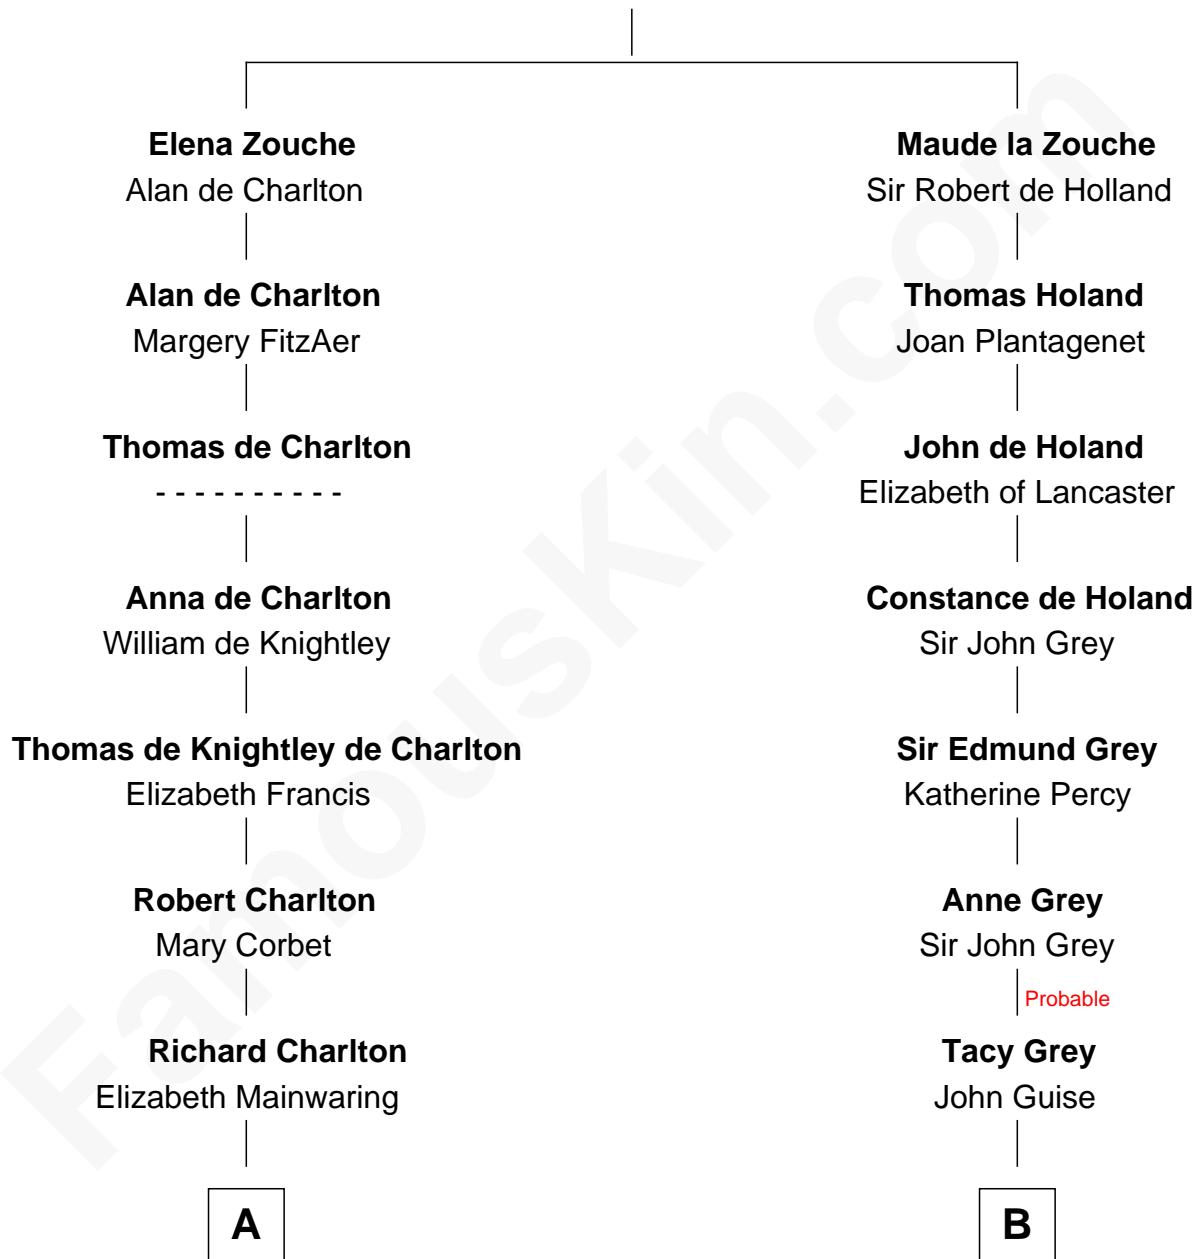

# FamousKin.com Relationship Chart of

**Calvin Coolidge**

*30th U.S. President*

20th cousin 1 time removed of

**Linda Hunt**

*TV and Movie Actress*

**Sir Alan la Zouche**

Eleanor de Segrave

**C**

**Mary Davis**  
John Dunlap Moor

**Hiram Dunlap Moor**  
Abigail Pinney Franklin

**Victoria Josephine Moor**  
Col. John Calvin Coolidge

**Calvin Coolidge**  
*30th U.S. President*

**D**

**Charles Edwin Hunt**  
Marcia E. Phillips

**Charles Phillips Hunt**  
Ella Maria Read

**Charles Edwin Hunt**  
Louise Phipps Davy

**Raymond Davy Hunt**  
Elsie R. Doying

**Linda Hunt**  
*TV and Movie Actress*