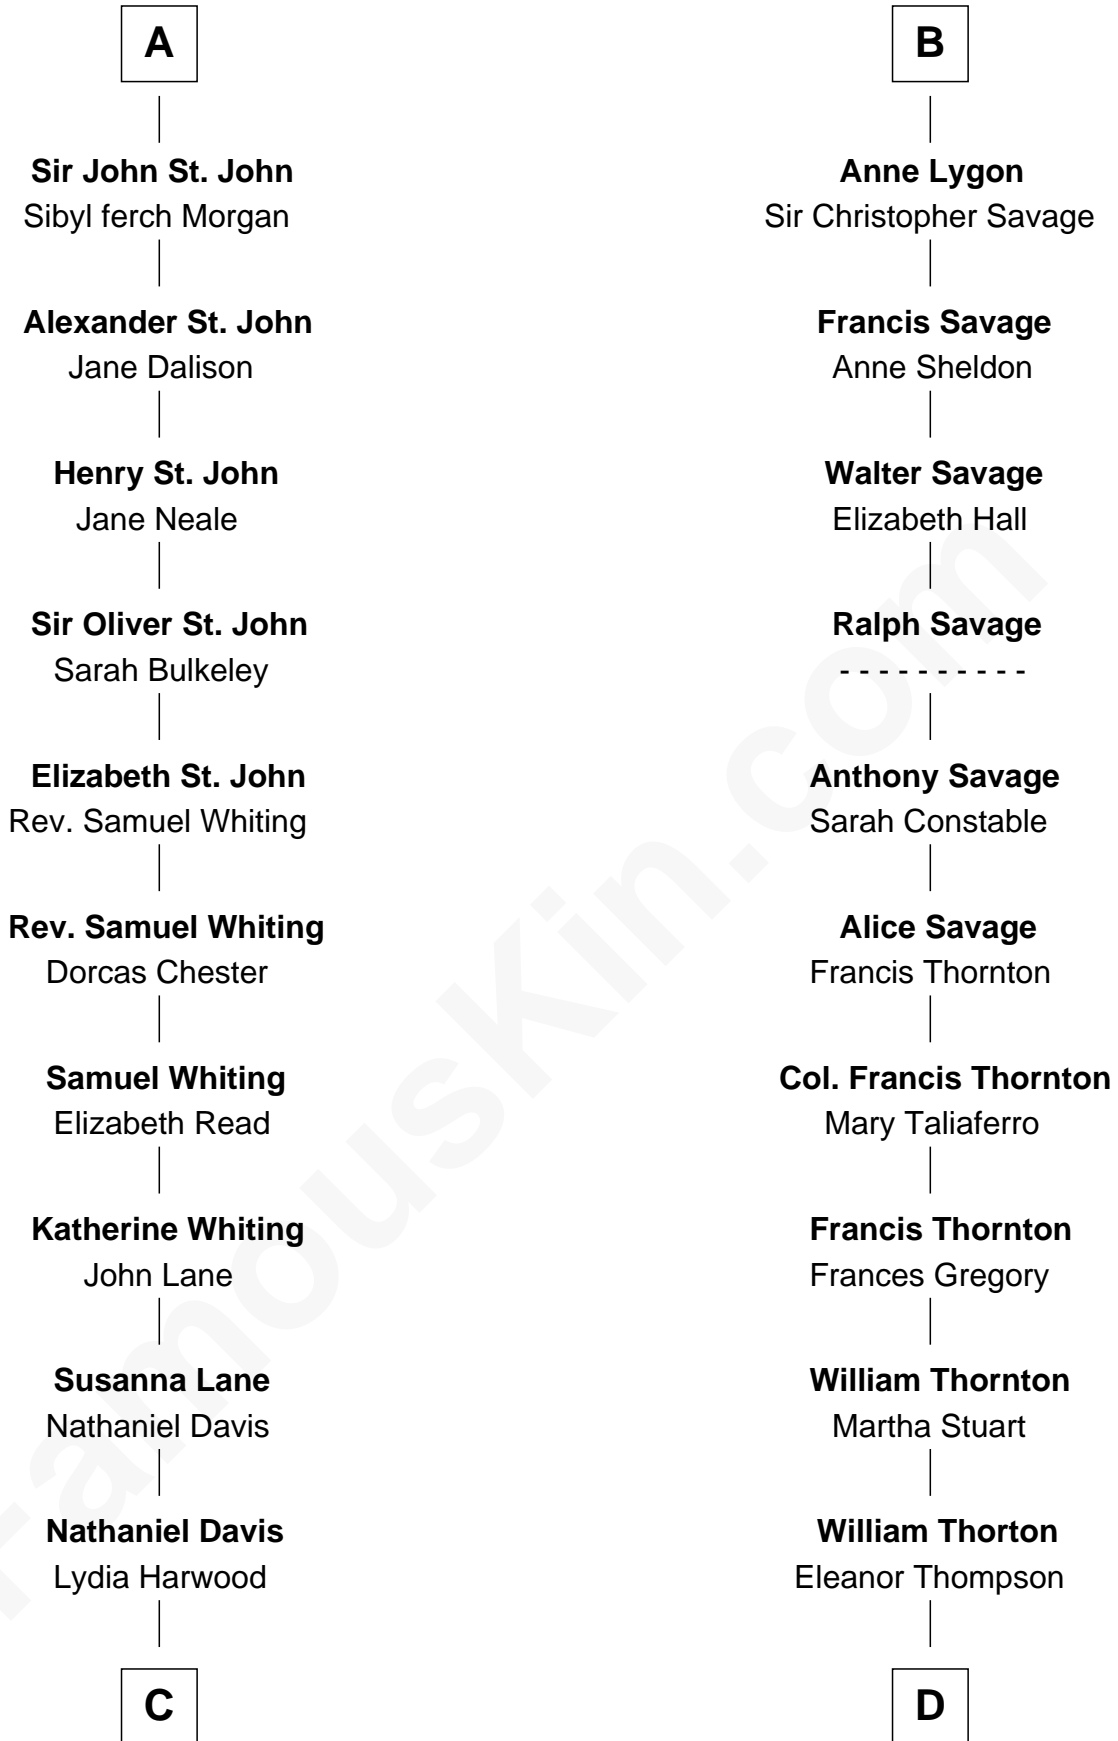

FamousKin.com

Relationship Chart of

Calvin Coolidge
30th U.S. President

20th cousin of

General George S. Patton
U.S. Army - World War II

Sir Walter de Beauchamp
Alice de Tony

C

Mary Davis
John Dunlap Moor

Hiram Dunlap Moor
Abigail Pinney Franklin

Victoria Josephine Moor
Col. John Calvin Coolidge

Calvin Coolidge
30th U.S. President

D

Susanna Thompson Thornton
Andrew Glassell

Susan Thornton Glassell
George Smith Patton