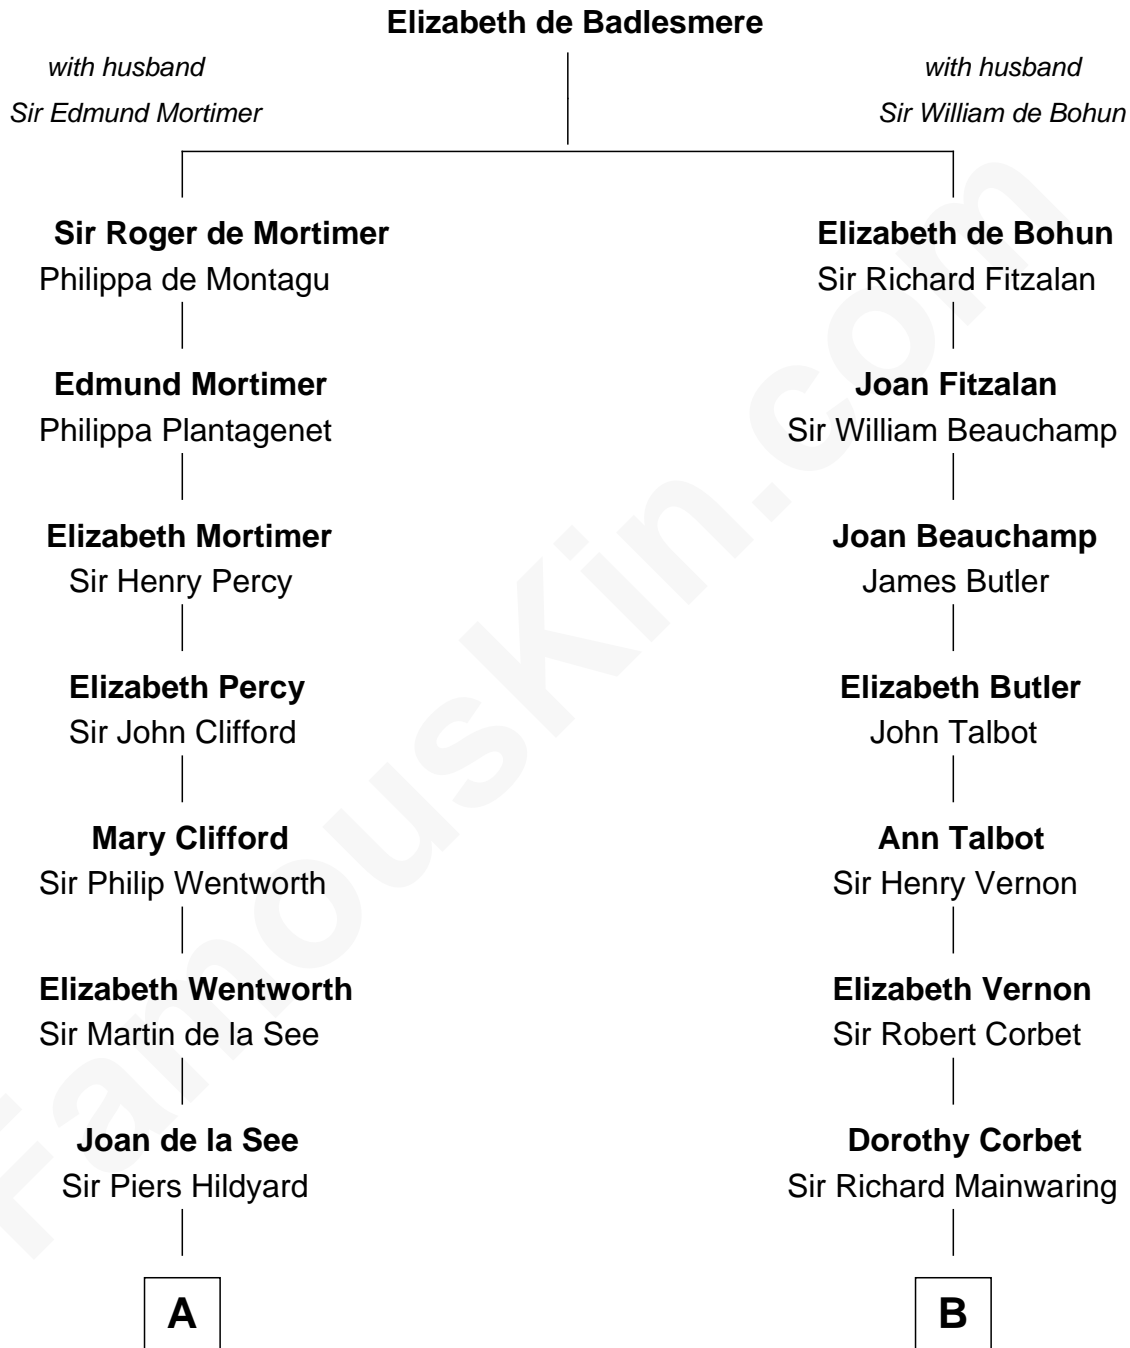

FamousKin.com Relationship Chart of

Calvin Coolidge

30th U.S. President

19th cousin 1 time removed of

Lizzie Borden

Accused Murderess

C

Sally Briggs Brown
Israel Chase Brewer

Sarah Almeda Brewer
Calvin Galusha Coolidge

Col. John Calvin Coolidge
Victoria Josephine Moor

Calvin Coolidge
30th U.S. President

D

Anthony Morse
Rhoda Morrison

Sarah Anthony Morse
Andrew Jackson Borden

Lizzie Borden
Accused Murderess