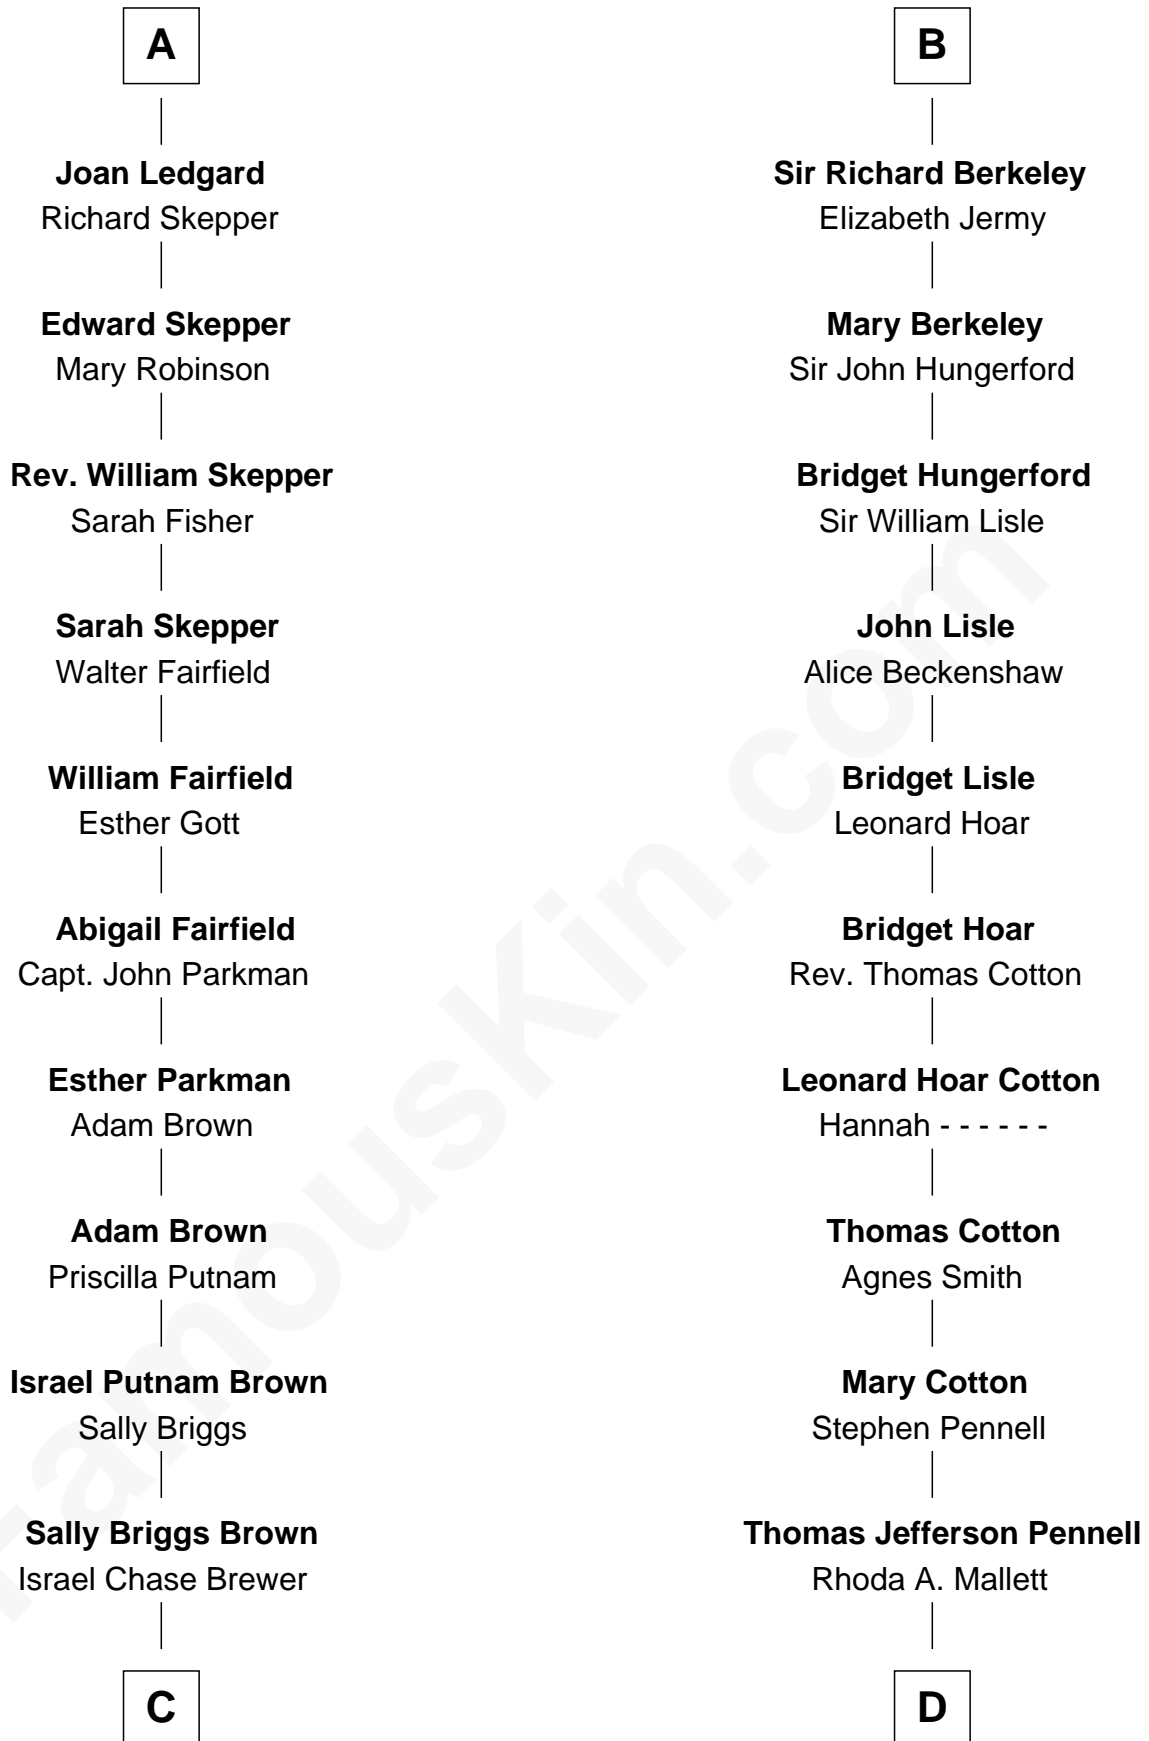

FamousKin.com
Relationship Chart of
Calvin Coolidge
30th U.S. President

19th cousin 2 times removed of
Warren Buffett
Chairman & CEO, Berkshire Hathaway

C

Sarah Almeda Brewer
Calvin Galusha Coolidge

Col. John Calvin Coolidge
Victoria Josephine Moor

Calvin Coolidge
30th U.S. President

D

Deborah Collamore Pennell
John Watson

Susan Ann Watson
Ford Bela Barber

Stella Frances Barber
John Ammon Stahl

Leila Stahl
Howard Homan Buffett

Warren Buffett
Chairman & CEO, Berkshire Hathaway