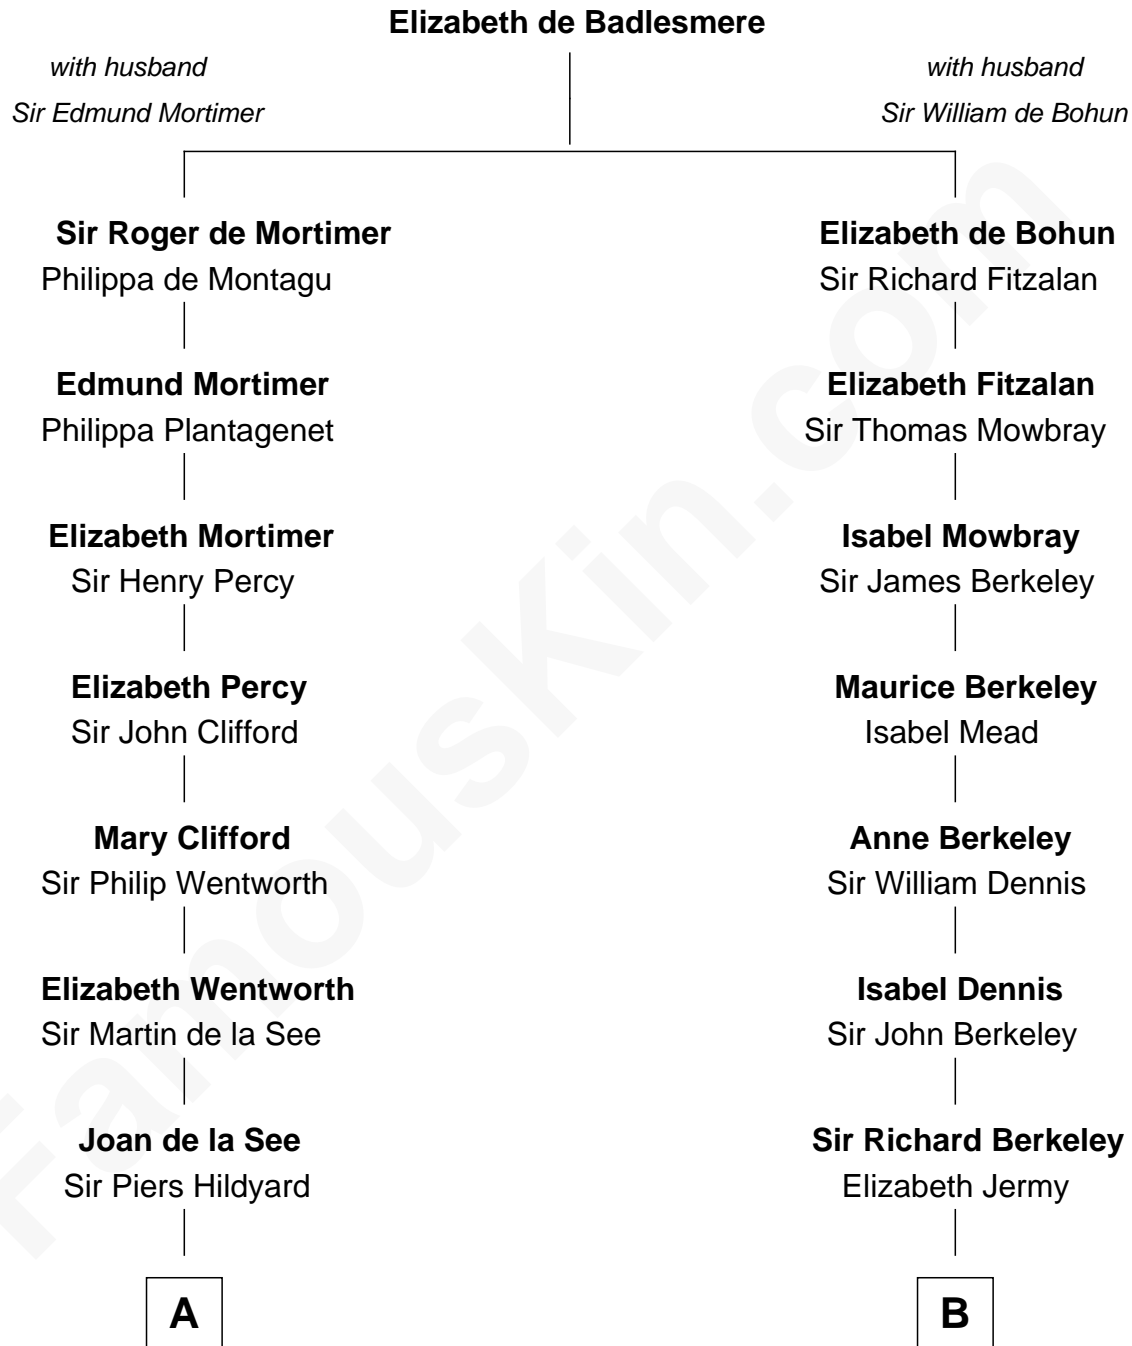

FamousKin.com Relationship Chart of

Calvin Coolidge

30th U.S. President

20th cousin of

Warren Buffett

Chairman & CEO, Berkshire Hathaway

C

Sally Briggs Brown
Israel Chase Brewer

Sarah Almeda Brewer
Calvin Galusha Coolidge

Col. John Calvin Coolidge
Victoria Josephine Moor

Calvin Coolidge
30th U.S. President

D

Susan Ann Watson
Ford Bela Barber

Stella Frances Barber
John Ammon Stahl

Leila Stahl
Howard Homan Buffett