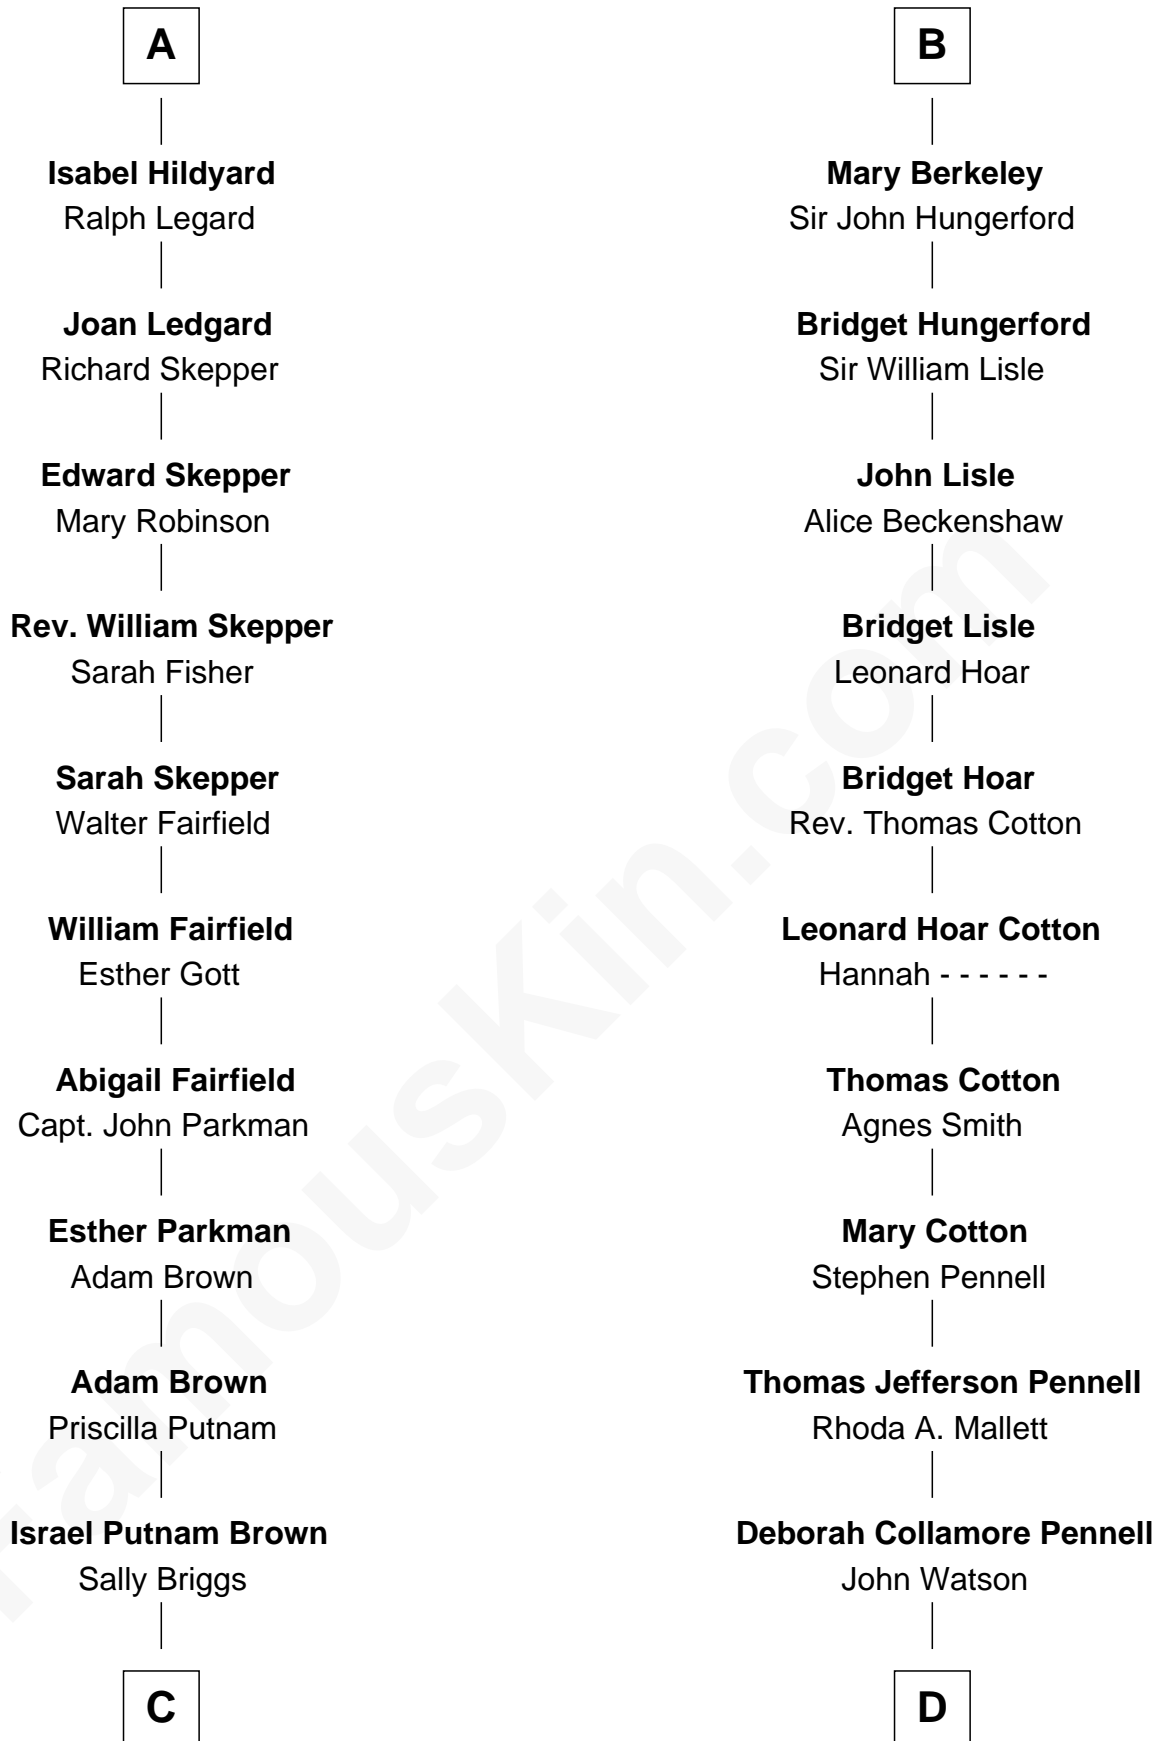

FamousKin.com Relationship Chart of

Calvin Coolidge

30th U.S. President

20th cousin of

Warren Buffett

Chairman & CEO, Berkshire Hathaway

C

Sally Briggs Brown
Israel Chase Brewer

Sarah Almeda Brewer
Calvin Galusha Coolidge

Col. John Calvin Coolidge
Victoria Josephine Moor

Calvin Coolidge
30th U.S. President

D

Susan Ann Watson
Ford Bela Barber

Stella Frances Barber
John Ammon Stahl

Leila Stahl
Howard Homan Buffett