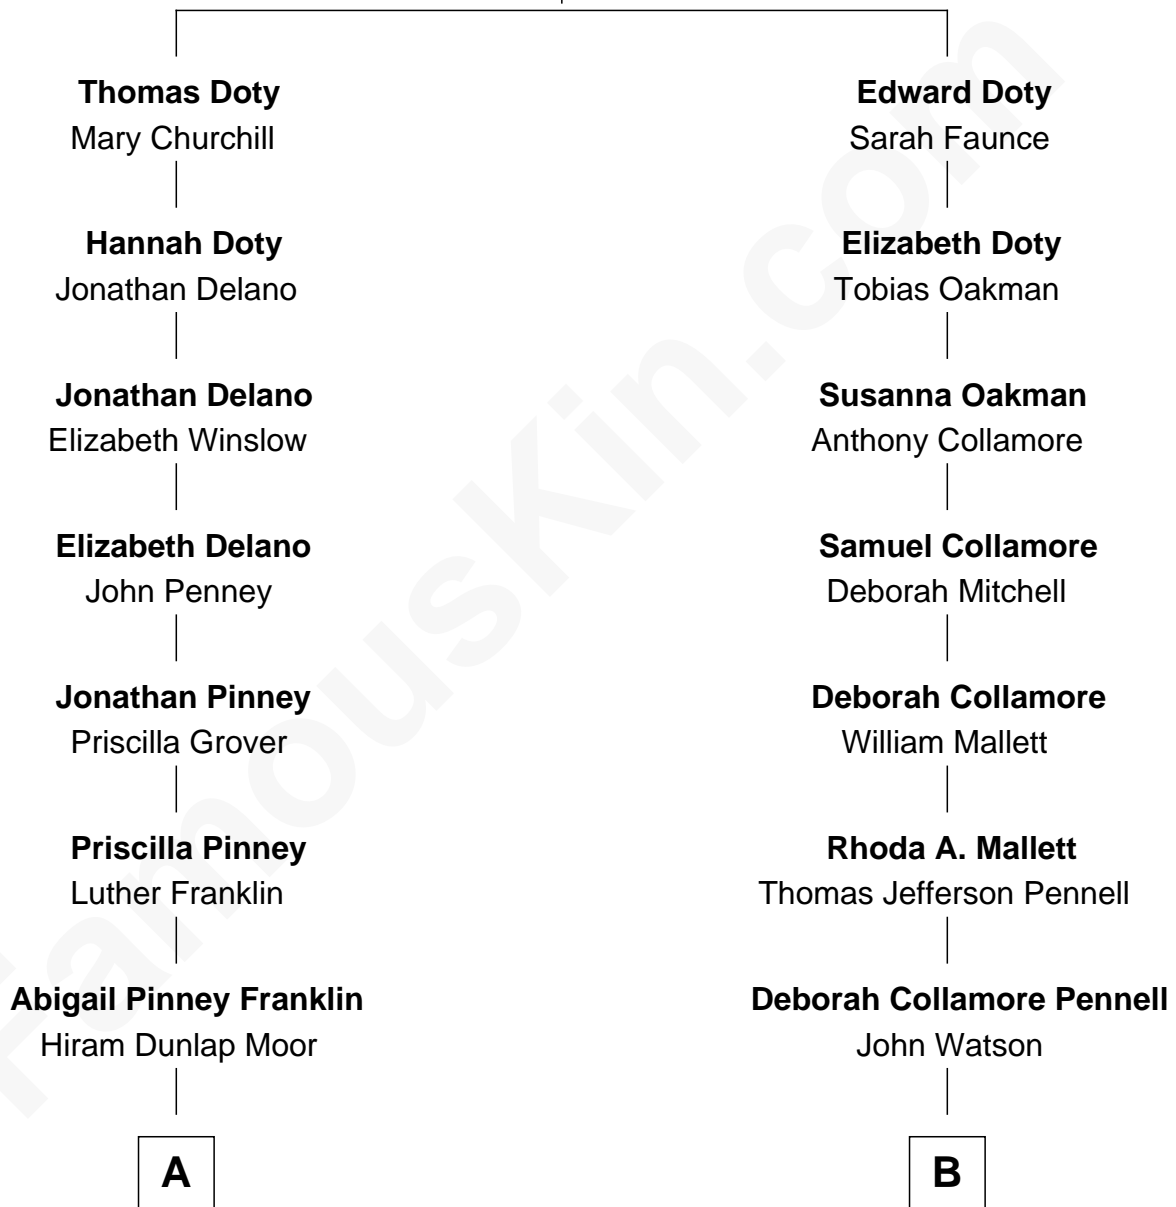

# FamousKin.com Relationship Chart of

**Calvin Coolidge**

*30th U.S. President*

8th cousin 2 times removed of

**Warren Buffett**

*Chairman & CEO, Berkshire Hathaway*

**Edward Doty**  
Faith Clarke

**A**

**Victoria Josephine Moor**  
Col. John Calvin Coolidge

**Calvin Coolidge**  
*30th U.S. President*

**B**

**Susan Ann Watson**  
Ford Bela Barber

**Stella Frances Barber**  
John Ammon Stahl

**Leila Stahl**  
Howard Homan Buffett