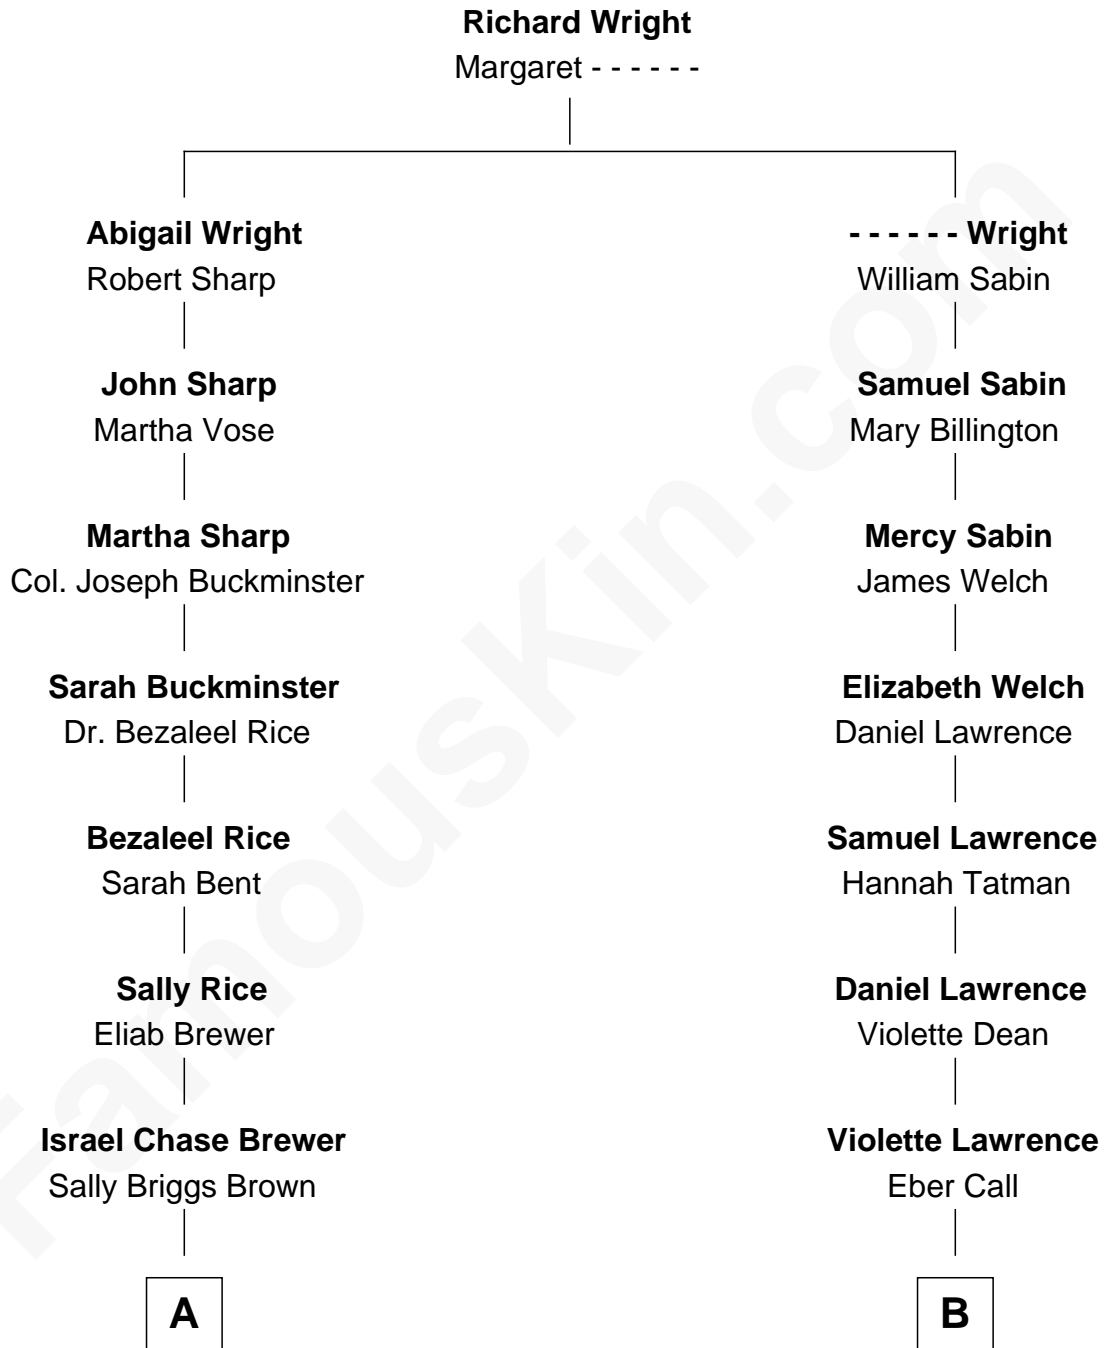

FamousKin.com Relationship Chart of

Calvin Coolidge

30th U.S. President

9th cousin of

Walt Disney

Co-Founder of The Walt Disney Company

A

Sarah Almeda Brewer
Calvin Galusha Coolidge

Col. John Calvin Coolidge
Victoria Josephine Moor

Calvin Coolidge
30th U.S. President

B

Charles Call
Henrietta Gross

Flora Call
Elias Charles Disney

Walt Disney
Co-Founder of The Walt Disney Co.

FamousKin.com