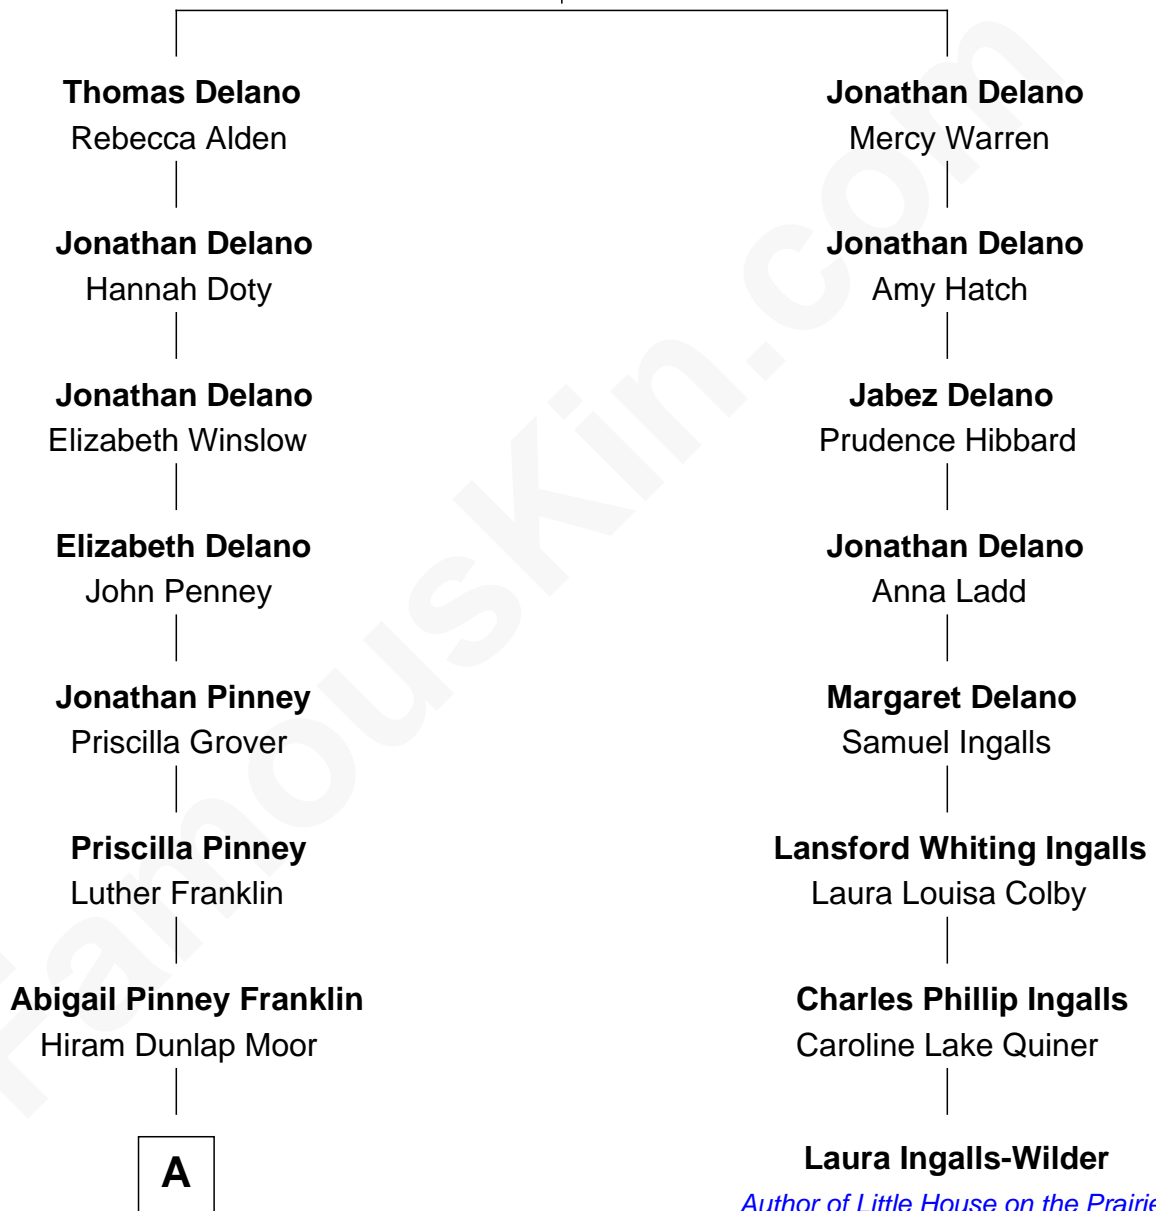

FamousKin.com Relationship Chart of

Calvin Coolidge

30th U.S. President

7th cousin 1 time removed of

Laura Ingalls-Wilder

Author of Little House on the Prairie

Philip Delano
Hester Dewsbury

A

Victoria Josephine Moor

Col. John Calvin Coolidge

Calvin Coolidge

30th U.S. President

FamousKin.com