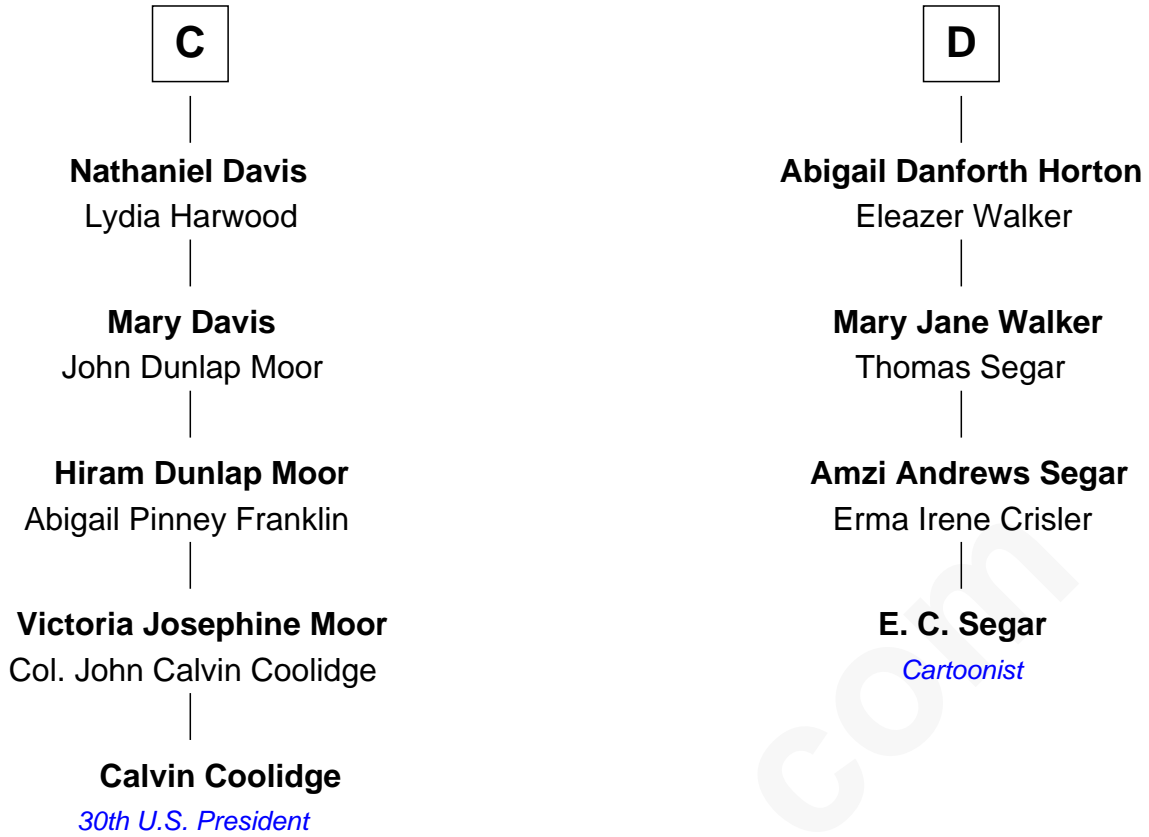

## Relationship Chart of

### Calvin Coolidge

30th U.S. President

20th cousin 1 time removed of

**E. C. Segar**  
 Cartoonist (Popeye creator)

E. C. Segar photo by [U. S. War Stamp Council](#)