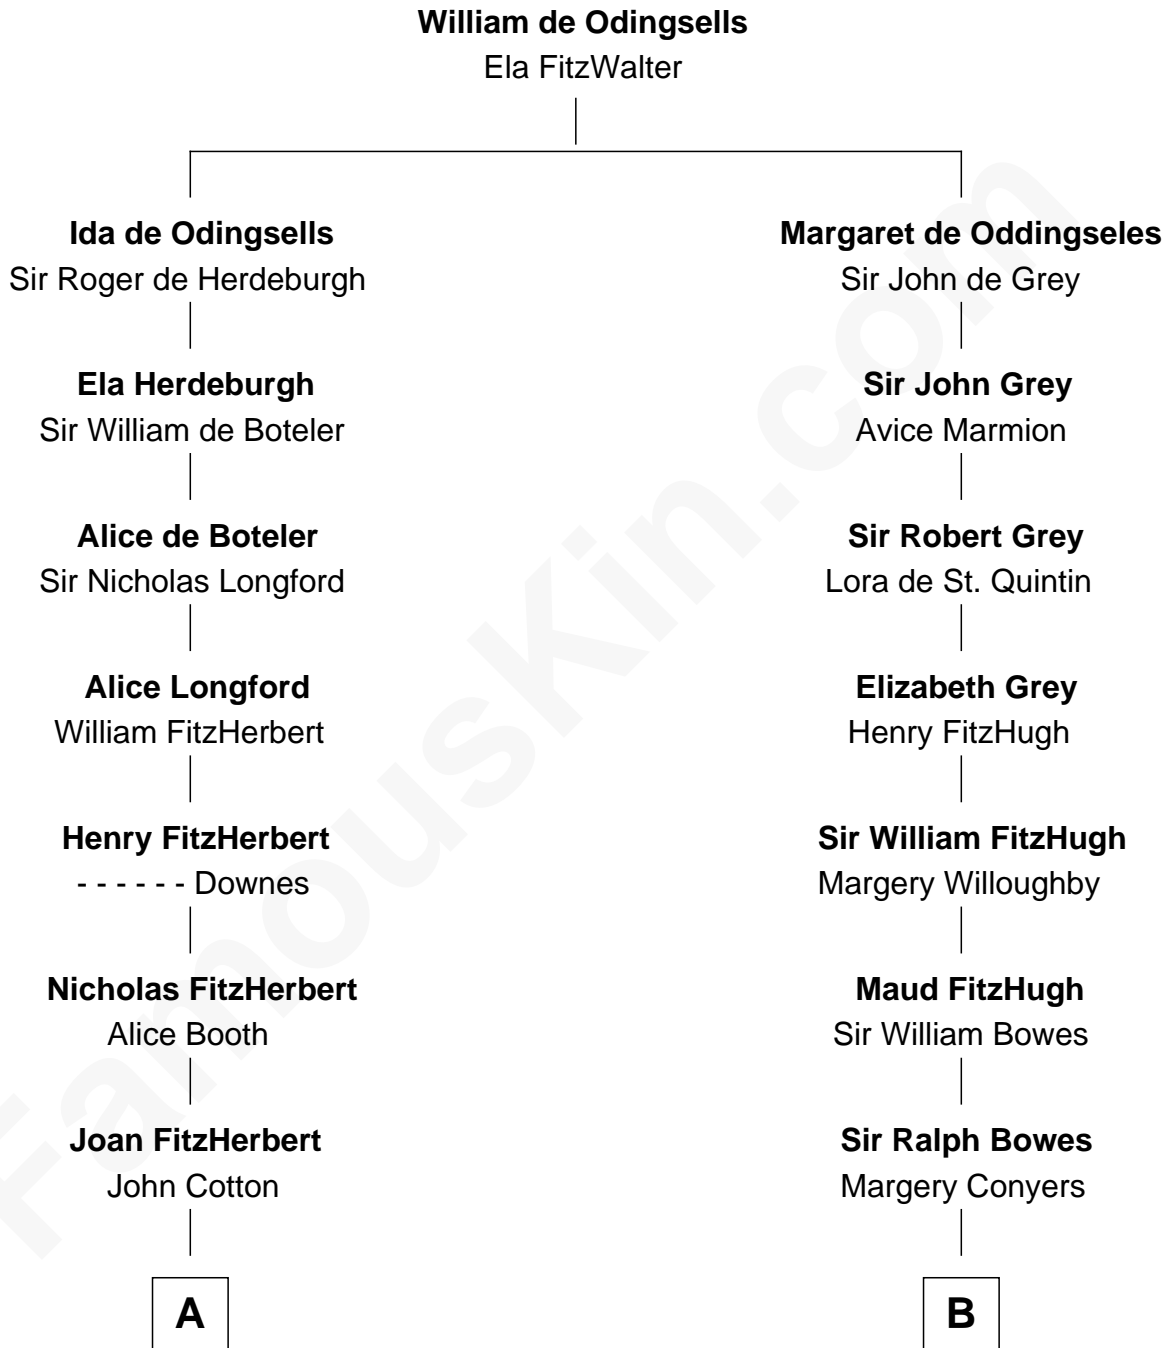

## Relationship Chart of

### Calvin Coolidge

30th U.S. President

20th cousin 1 time removed of

**E. C. Segar**  
 Cartoonist (Popeye creator)

E. C. Segar photo by [U. S. War Stamp Council](#)