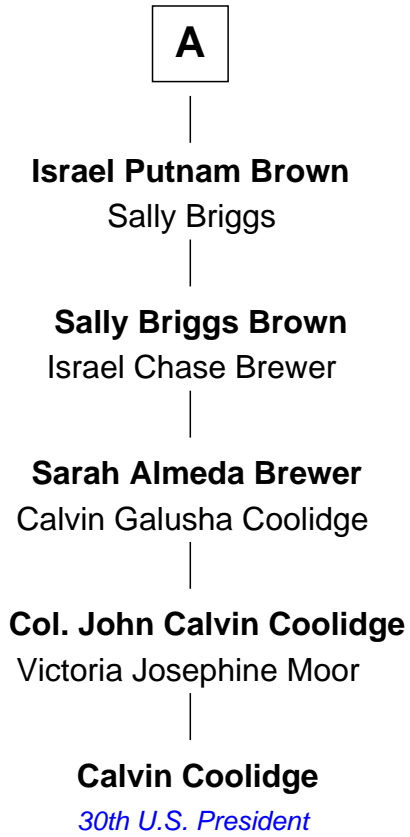

FamousKin.com