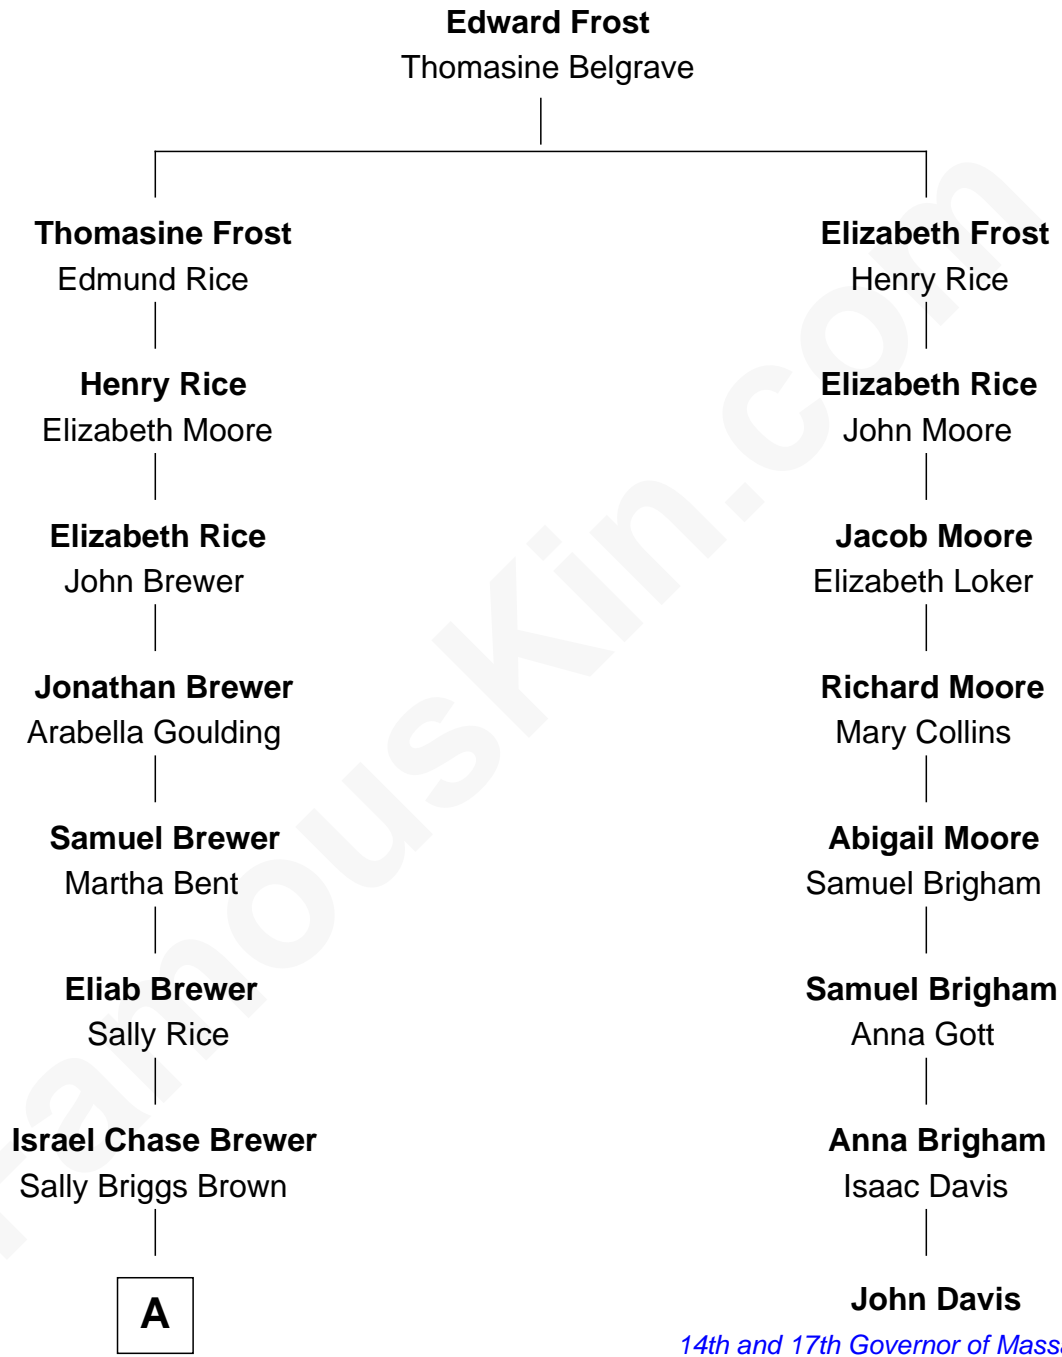

FamousKin.com
Relationship Chart of
Calvin Coolidge
30th U.S. President

7th cousin 2 times removed of

John Davis
14th and 17th Governor of Massachusetts

A

—
Sarah Almeda Brewer
Calvin Galusha Coolidge

—
Col. John Calvin Coolidge
Victoria Josephine Moor

—
Calvin Coolidge
30th U.S. President

FamousKin.com