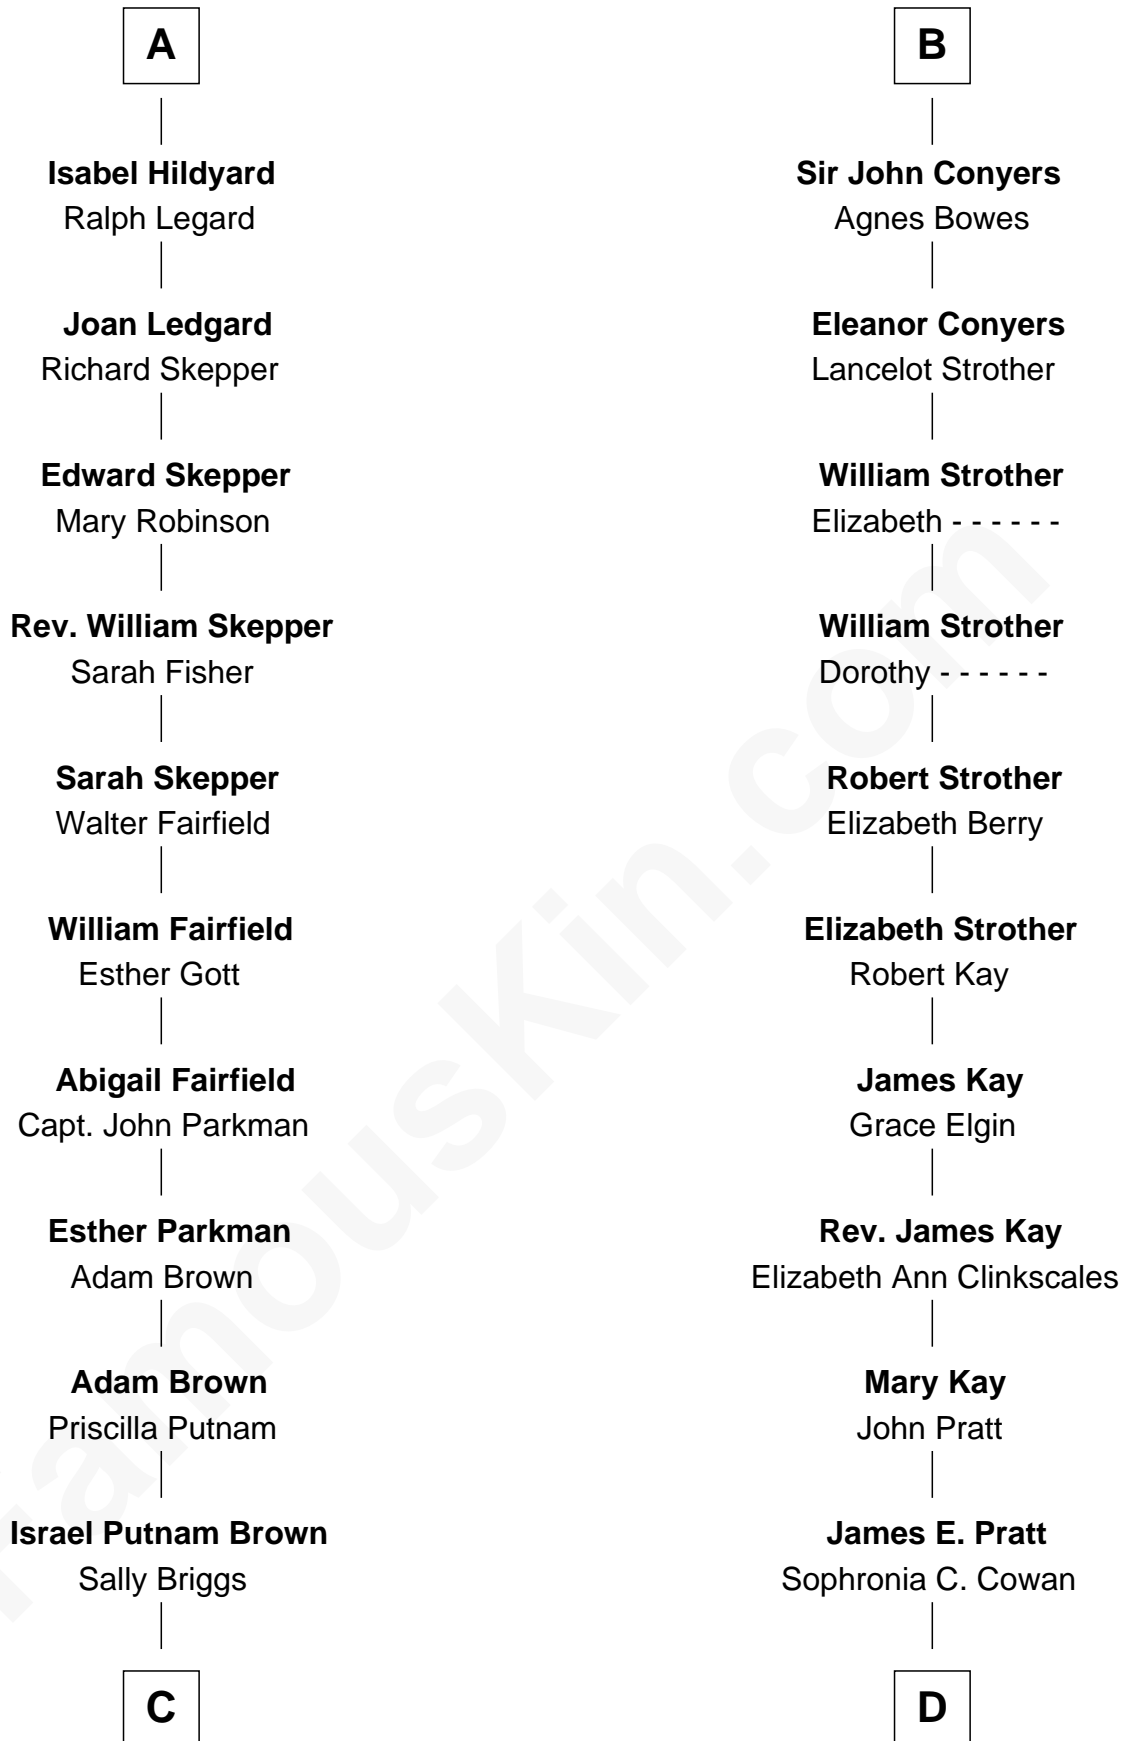

# FamousKin.com Relationship Chart of

**Calvin Coolidge**

*30th U.S. President*

19th cousin 1 time removed of

**Jimmy Carter**

*39th U.S. President*

**Edward III, King of England**

Philippa of Hainault

**C**

**Sally Briggs Brown**  
Israel Chase Brewer

**Sarah Almeda Brewer**  
Calvin Galusha Coolidge

**Col. John Calvin Coolidge**  
Victoria Josephine Moor

**Calvin Coolidge**  
*30th U.S. President*

**D**

**Nina Pratt**  
William Archibald Carter

**Earl Carter**  
Lillian Gordy

**Jimmy Carter**  
*39th U.S. President*

FamousKin.com