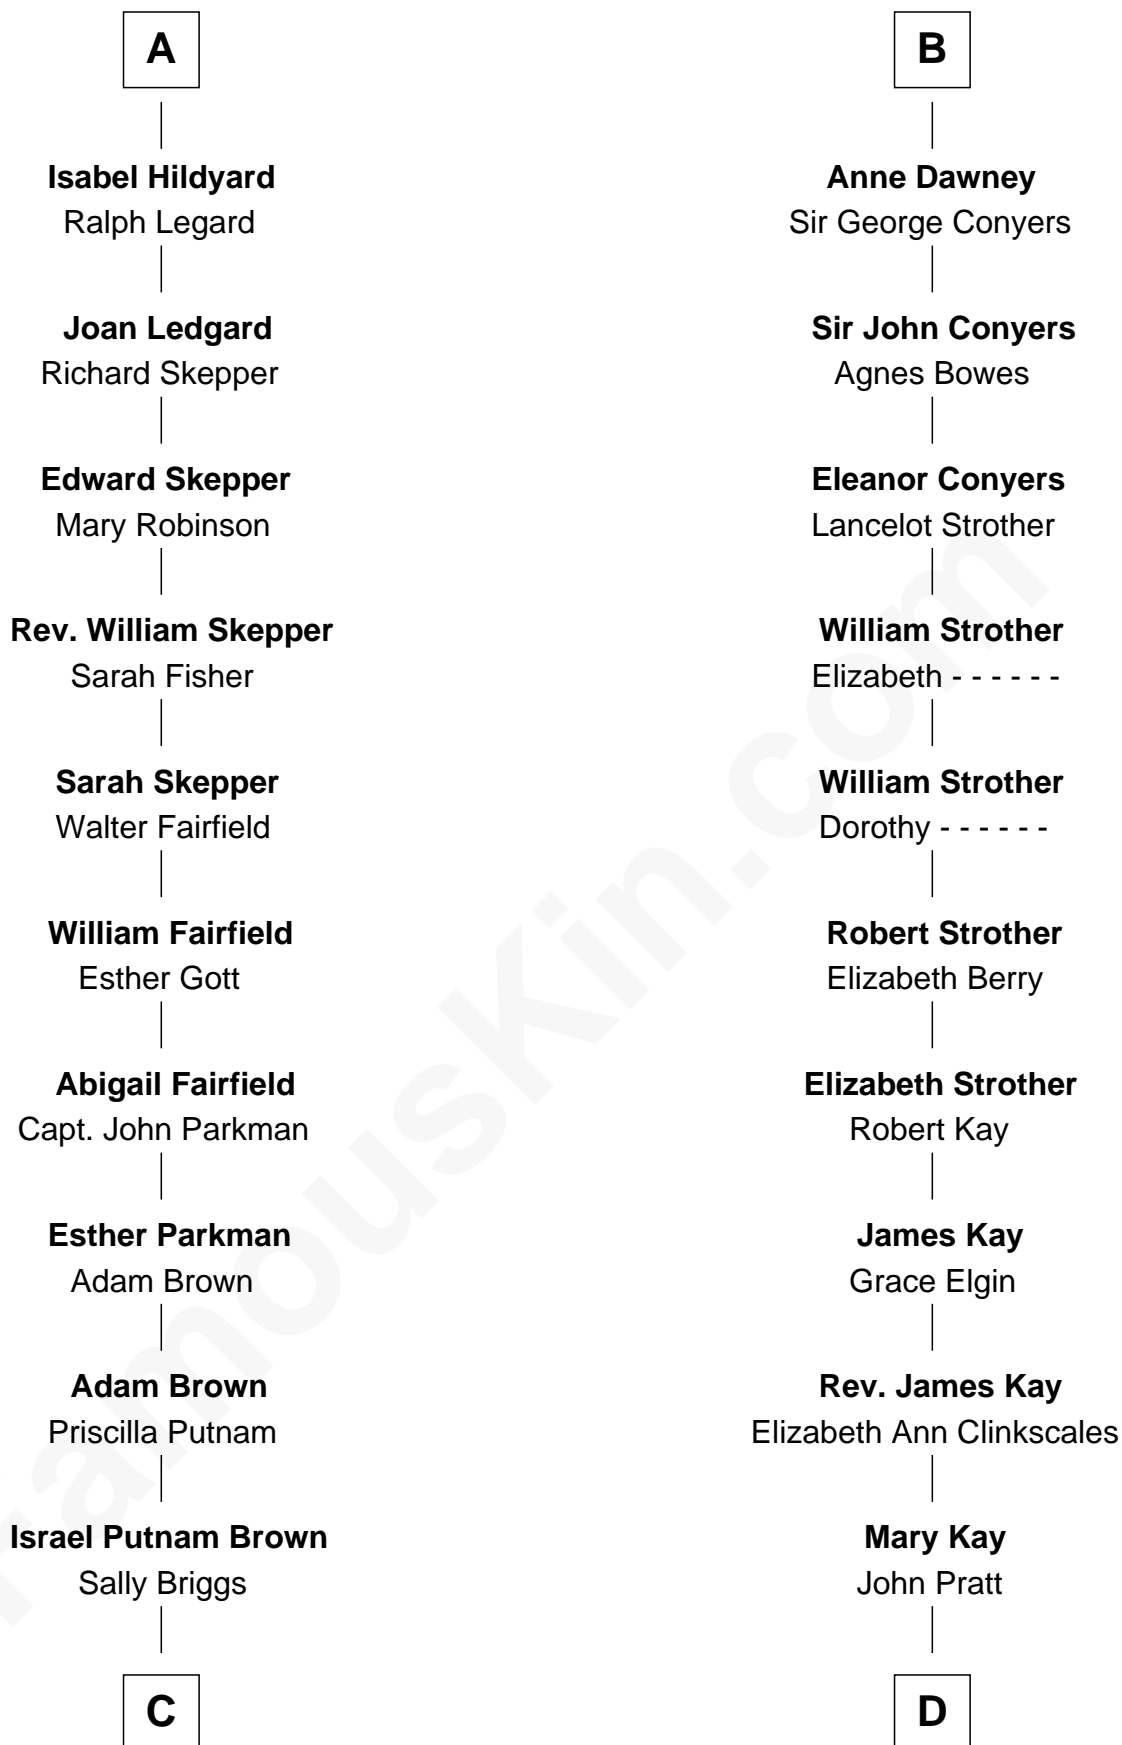

FamousKin.com Relationship Chart of

Calvin Coolidge

30th U.S. President

20th cousin of

Jimmy Carter

39th U.S. President

Elizabeth de Badlesmere

with husband
Sir Edmund Mortimer

with husband
Sir William de Bohun

Sir Roger de Mortimer
Philippa de Montagu

Humphrey de Bohun
Joan Fitzalan

Edmund Mortimer
Philippa Plantagenet

Eleanor de Bohun
Sir Thomas Plantagenet

Elizabeth Mortimer
Sir Henry Percy

Anne Plantagenet
Sir William Bouchier

Elizabeth Percy
Sir John Clifford

Sir John Bouchier
Margaret Berners

Mary Clifford
Sir Philip Wentworth

Joan Bouchier
Sir Henry Neville

Elizabeth Wentworth
Sir Martin de la See

Sir Richard Neville
Anne Stafford

Joan de la See
Sir Piers Hildyard

Dorothy Neville
Sir John Dawney

A

B

C

Sally Briggs Brown
Israel Chase Brewer

Sarah Almeda Brewer
Calvin Galusha Coolidge